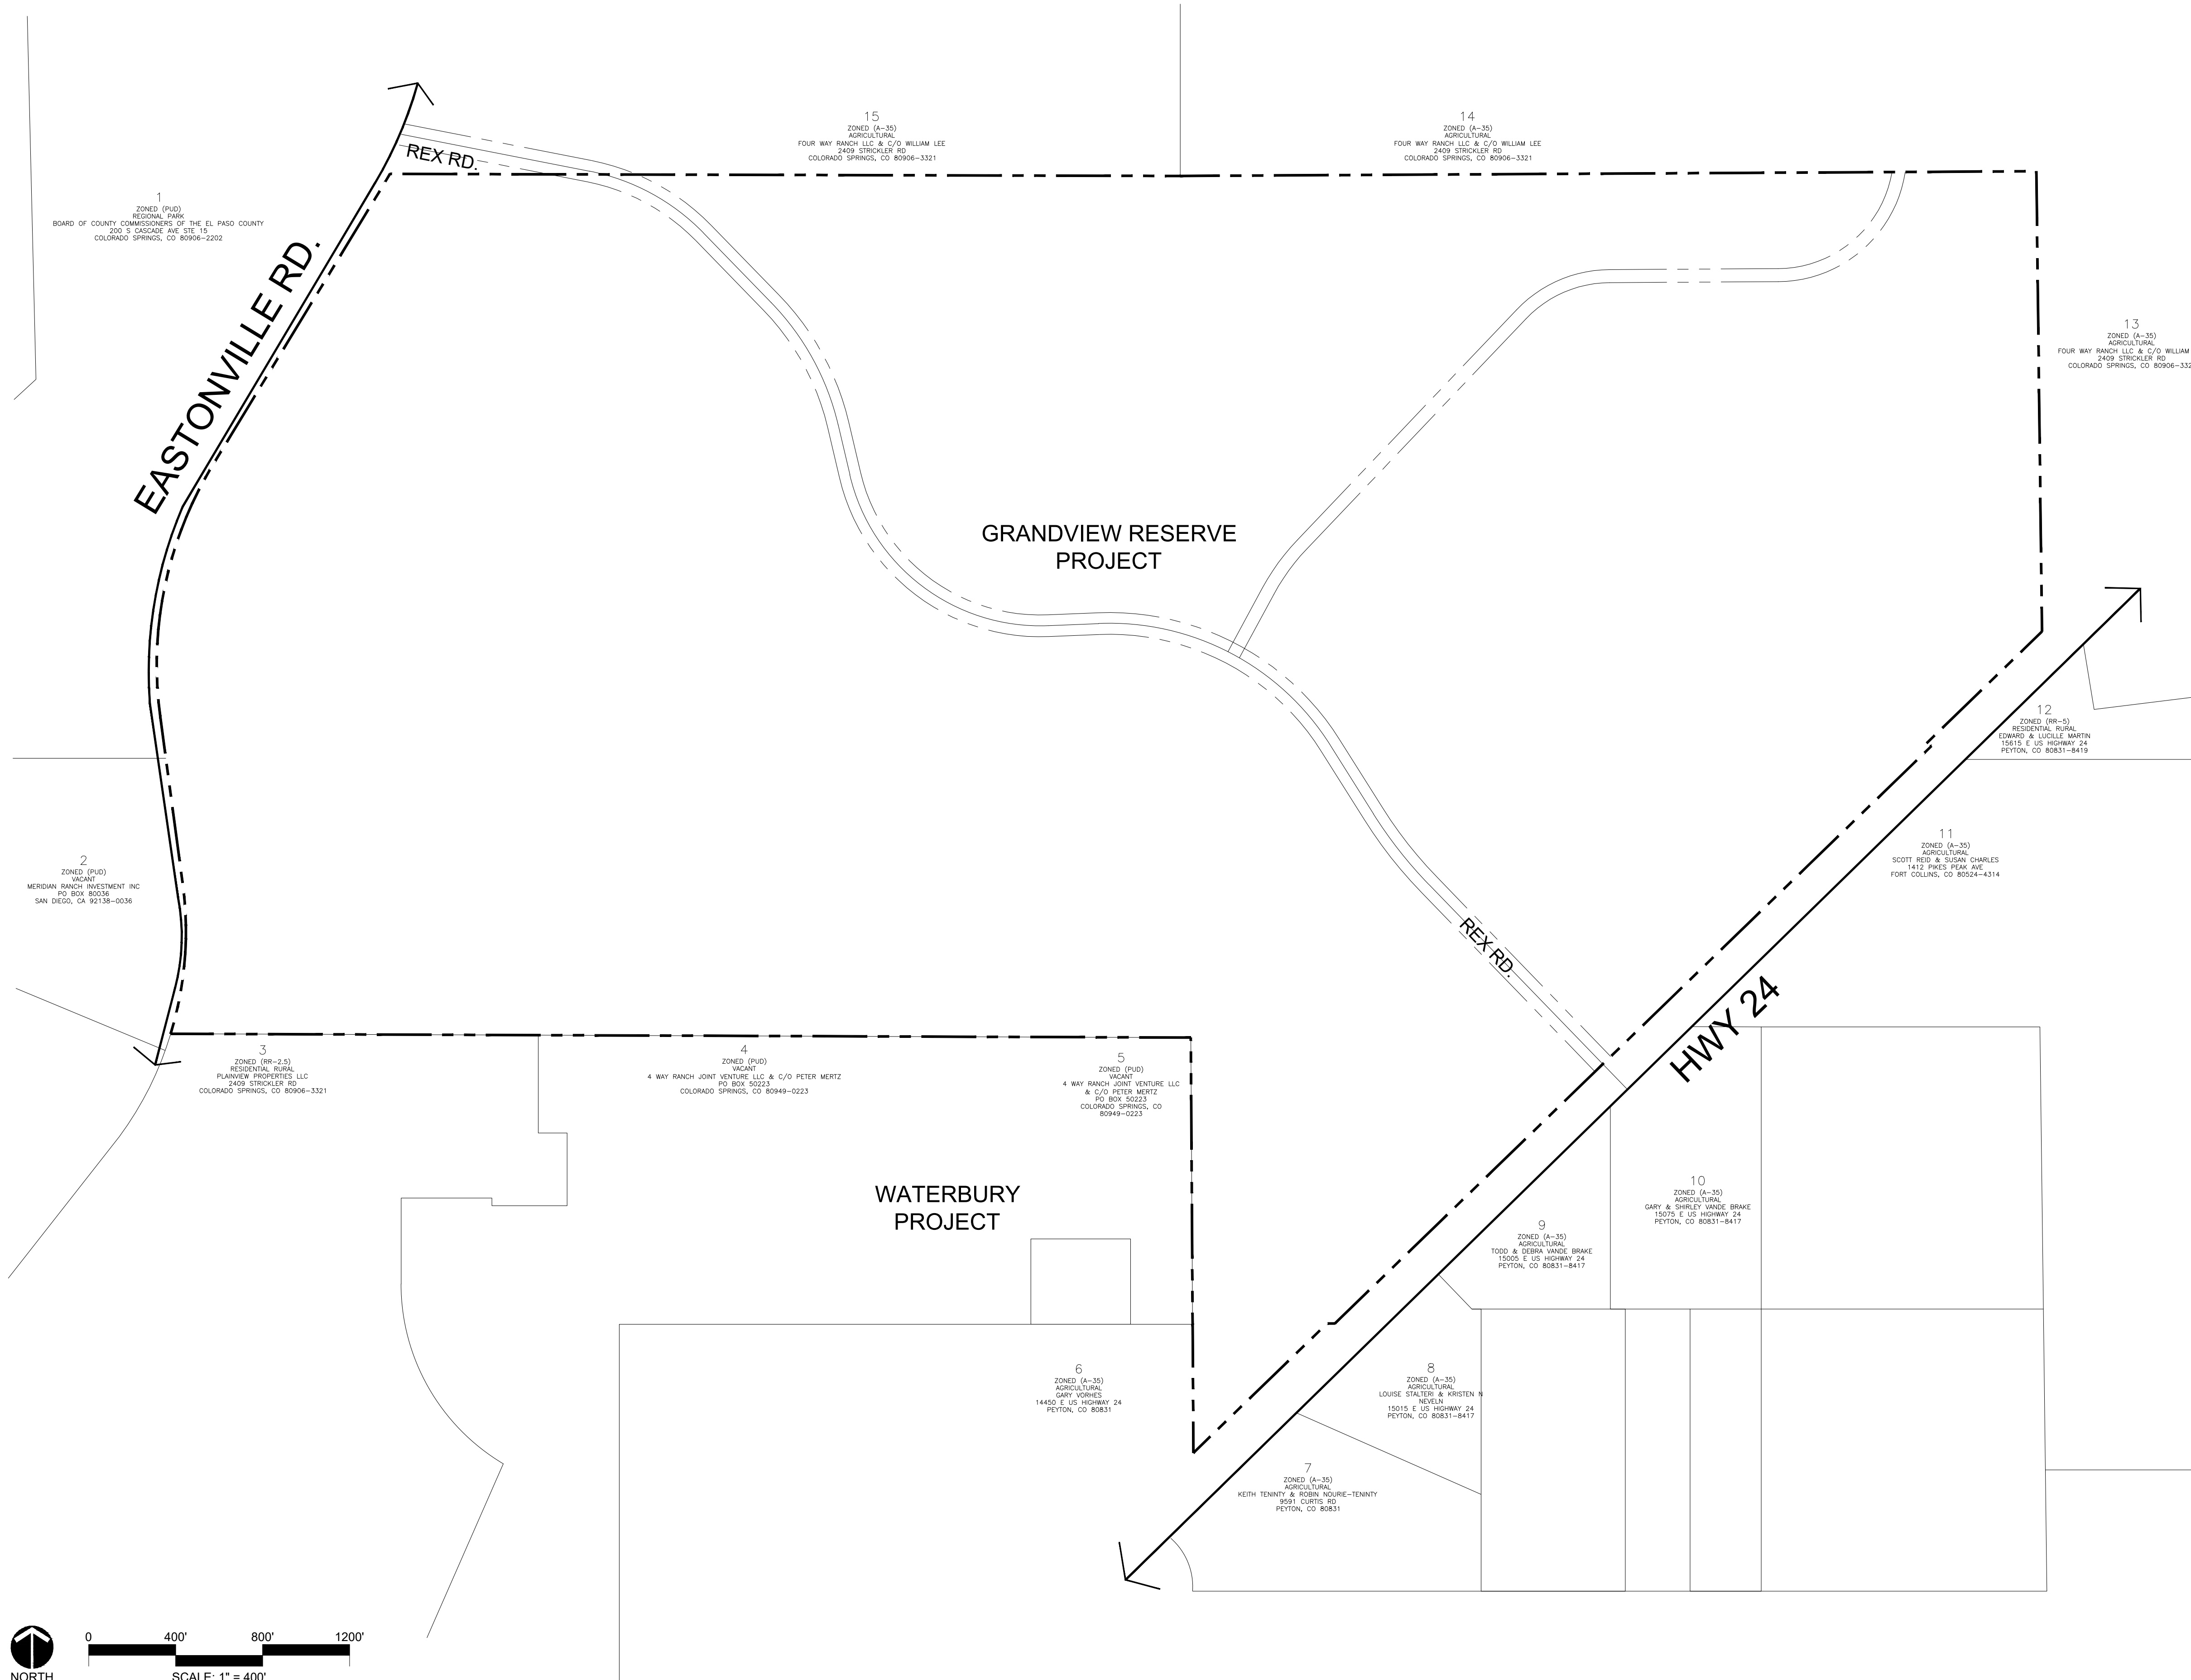

GRANDVIEW ADJACENT PROPERTIES

TOWNSHIP T12S, RANGE R64W, 38.9847°N 104.5520°W
 EAST OF EASTONVILLE RD., WEST OF HWY 24, NORTH OF STAPLETON RD.
 EL PASO COUNTY, COLORADO

ADJACENT PROPERTY OWNERS

1. ZONED (PUD)
REGIONAL PARK
BOARD OF COUNTY COMMISSIONERS OF THE EL PASO COUNTY
200 S CASCADE AVE STE 15
COLORADO SPRINGS, CO 80906-2202
2. ZONED (PUD)
VACANT
MERIDIAN RANCH INVESTMENT INC
PO BOX 80036
SAN DIEGO, CA 92138-0036
3. ZONED (RR-2.5)
RESIDENTIAL RURAL
PLAINVIEW PROPERTIES LLC
2409 STRICKLER RD
COLORADO SPRINGS, CO 80906-3321
4. ZONED (PUD)
VACANT
4 WAY RANCH JOINT VENTURE LLC & C/O PETER MERTZ
PO BOX 50223
COLORADO SPRINGS, CO 80949-0223
5. ZONED (PUD)
VACANT
4 WAY RANCH JOINT VENTURE LLC & C/O PETER MERTZ
PO BOX 50223
COLORADO SPRINGS, CO 80949-0223
6. ZONED (A-35)
AGRICULTURAL
GARY VORHES
14450 E US HIGHWAY 24
PEYTON, CO 80831
7. ZONED (A-35)
AGRICULTURAL
KEITH TENINTY & ROBIN NOURIE-TENINTY
9591 CURTIS RD
PEYTON, CO 80831
8. ZONED (A-35)
AGRICULTURAL
LOUISE STALTERI & KRISTEN N NEVELN
15015 E US HIGHWAY 24
PEYTON, CO 80831-8417
9. ZONED (A-35)
AGRICULTURAL
TODD & DEBRA VANDE BRAKE
15005 E US HIGHWAY 24
PEYTON, CO 80831-8417
10. ZONED (A-35)
AGRICULTURAL
GARY & SHIRLEY VANDE BRAKE
15075 E US HIGHWAY 24
PEYTON, CO 80831-8417
11. ZONED (A-35)
AGRICULTURAL
SCOTT REID & SUSAN CHARLES
1412 PIKES PEAK AVE
FORT COLLINS, CO 80524-4314
12. ZONED (RR-5)
RESIDENTIAL RURAL
EDWARD & LUCILLE MARTIN
15615 E US HIGHWAY 24
PEYTON, CO 80831-8419
13. ZONED (A-35)
AGRICULTURAL
FOUR WAY RANCH LLC & C/O WILLIAM LEE
2409 STRICKLER RD
COLORADO SPRINGS, CO 80906-3321
14. ZONED (A-35)
AGRICULTURAL
FOUR WAY RANCH LLC & C/O WILLIAM LEE
2409 STRICKLER RD
COLORADO SPRINGS, CO 80906-3321
15. ZONED (A-35)
AGRICULTURAL
FOUR WAY RANCH LLC & C/O WILLIAM LEE
2409 STRICKLER RD
COLORADO SPRINGS, CO 80906-3321