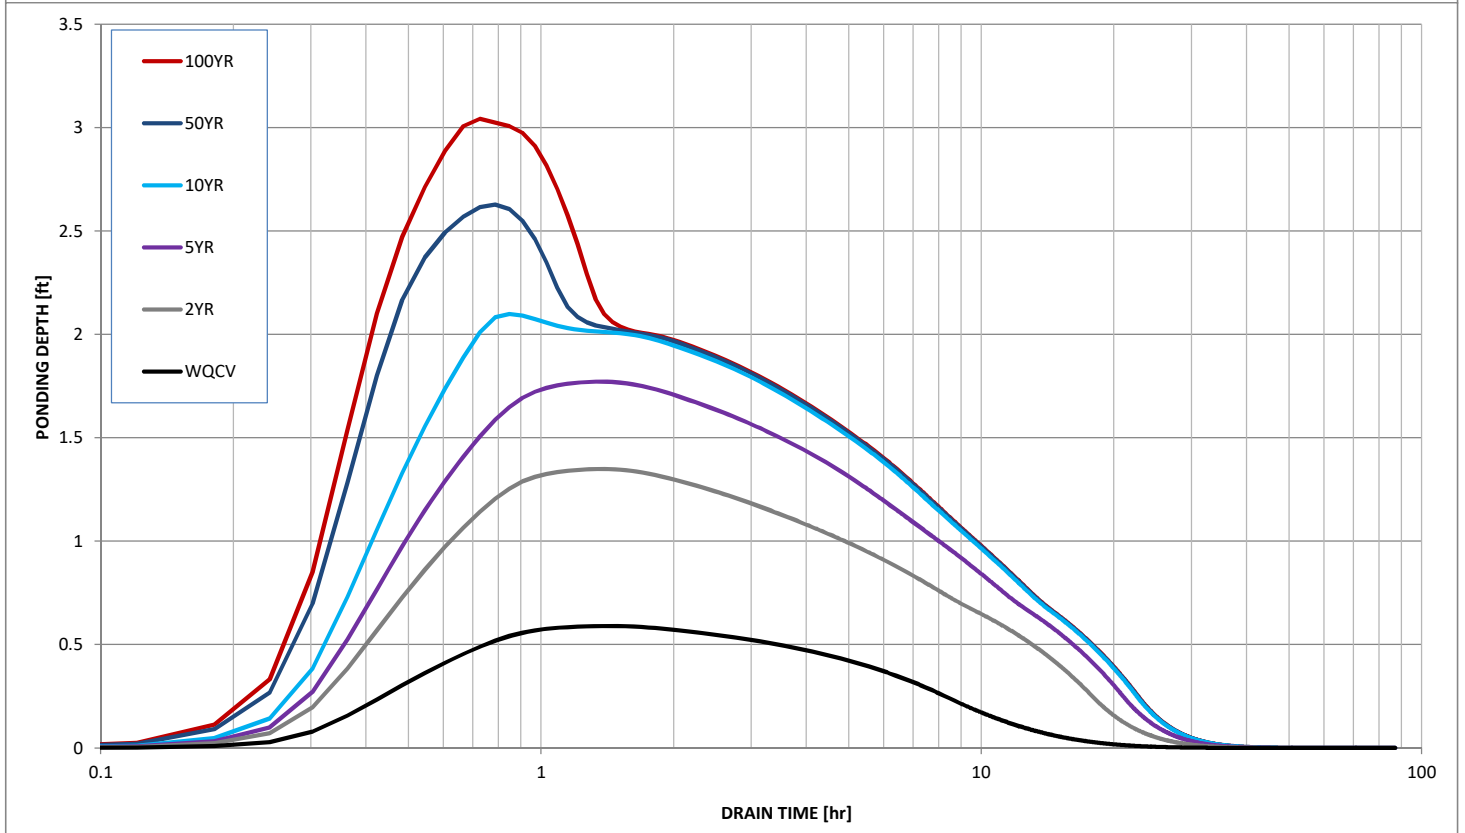

Stormwater Detention and Infiltration Design Data Sheet

Stormwater Detention and Infiltration Design Data Sheet

Stormwater Detention and Infiltration Design Data Sheet