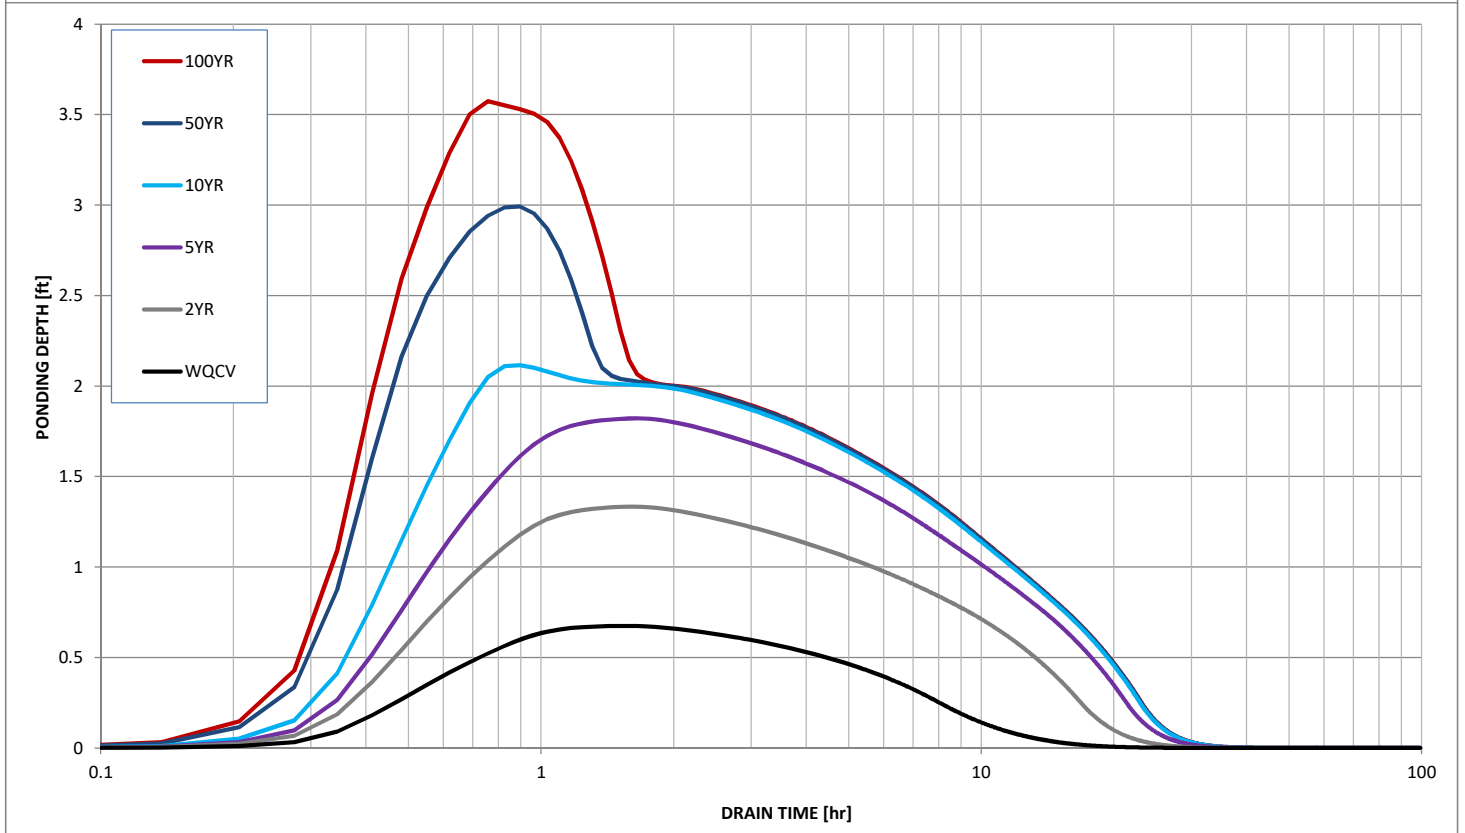

Stormwater Detention and Infiltration Design Data Sheet

Stormwater Detention and Infiltration Design Data Sheet

Stormwater Detention and Infiltration Design Data Sheet