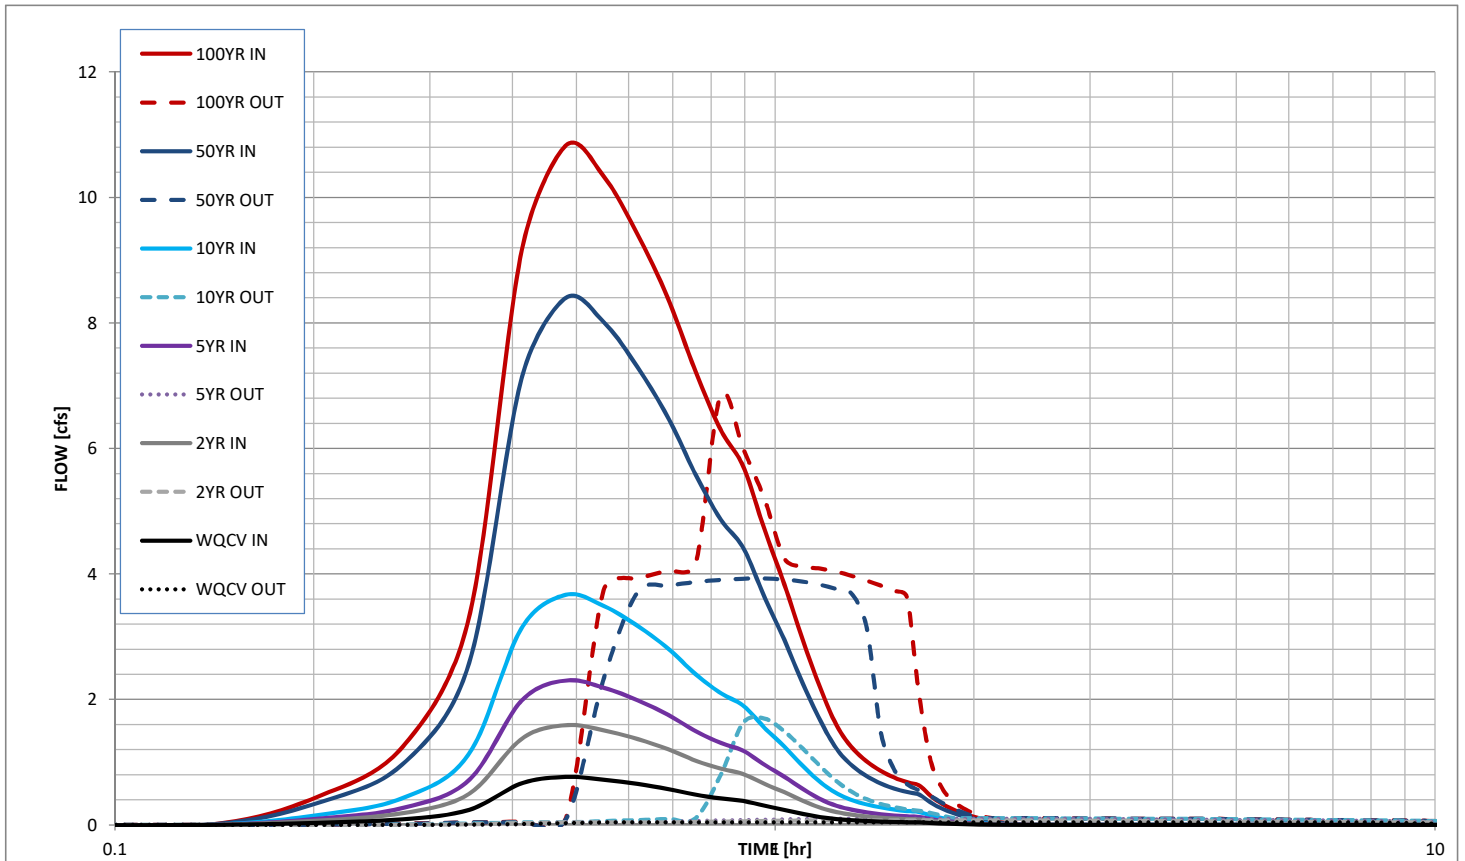

Stormwater Detention and Infiltration Design Data Sheet

Stormwater Detention and Infiltration Design Data Sheet

Stormwater Detention and Infiltration Design Data Sheet