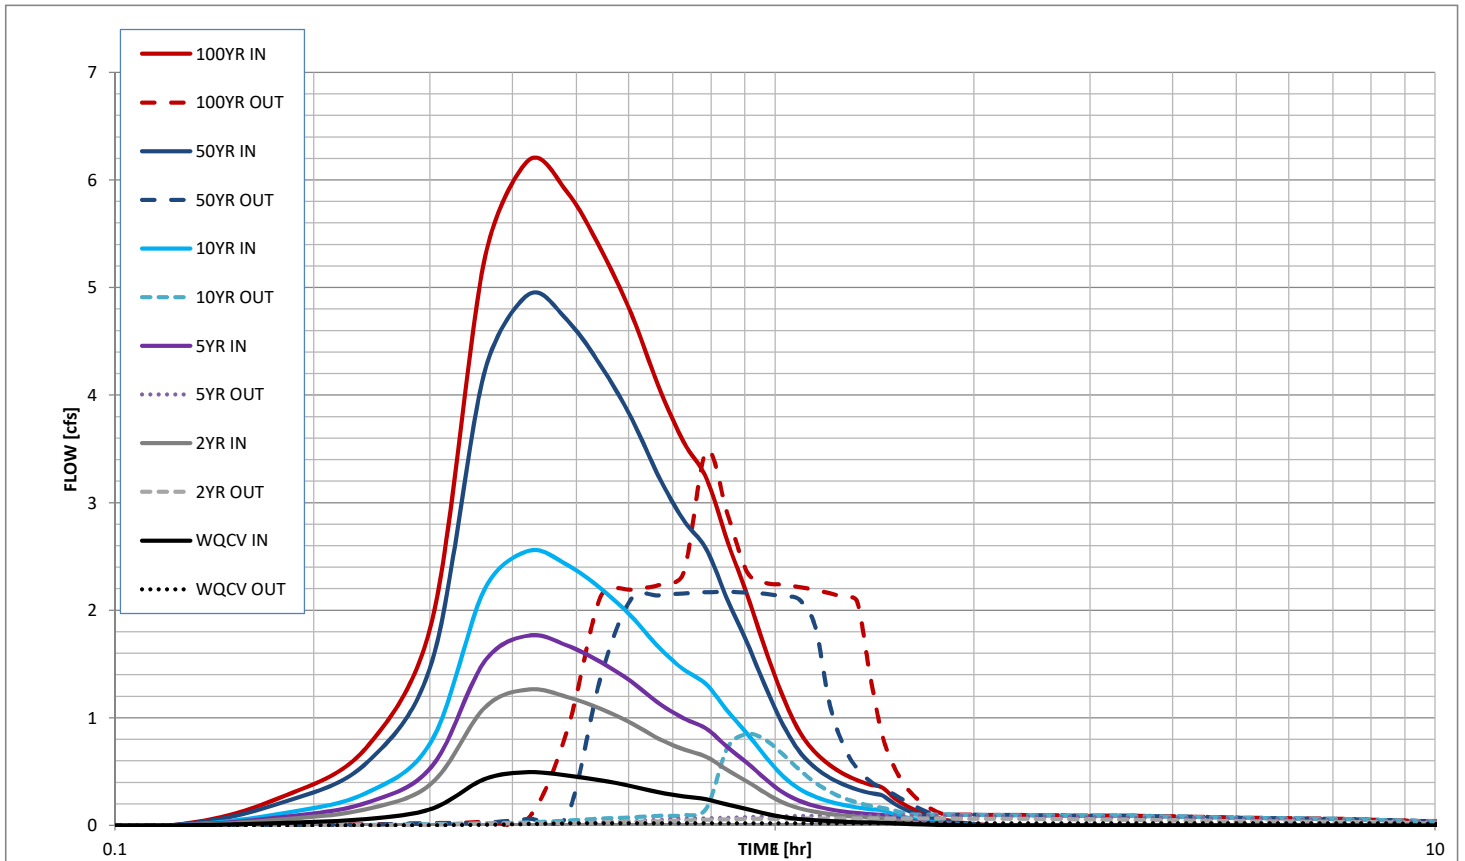

Stormwater Detention and Infiltration Design Data Sheet

Stormwater Detention and Infiltration Design Data Sheet

Stormwater Detention and Infiltration Design Data Sheet