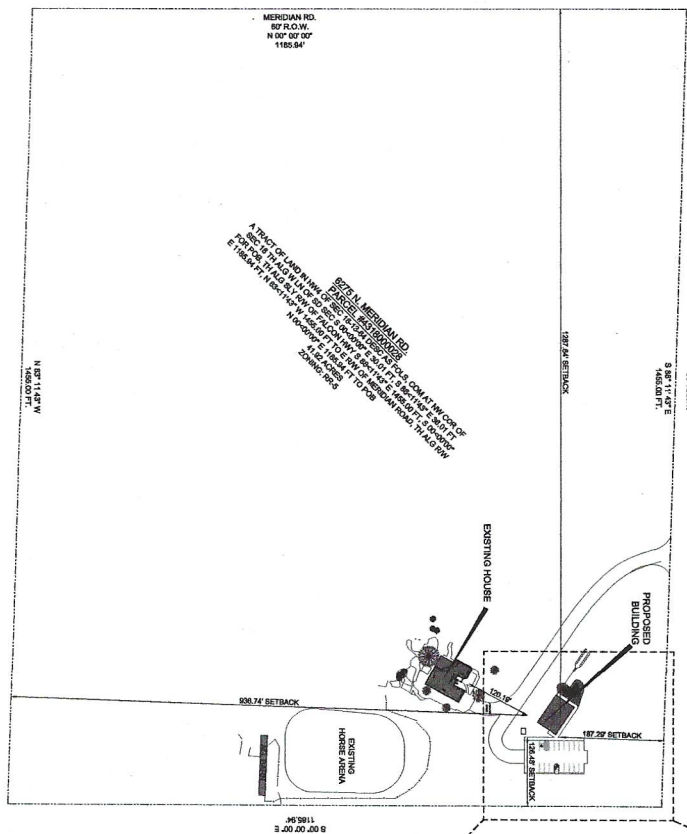

VICINITY MAP
NTS

Falcon Hwy

Falcon Hwy

Meridian Rd

4318000028

W 177

WEDDING VENUE
FOR DAVID AND CINDY SMALLIDGE
 6275 N. MERIDIAN ROAD
 CITY OF PEYTON
 EL PASO COUNTY, COLORADO

PLOT PLAN
 SCALE: 1"=20'

PROJECT NUMBER: 2020-0009-A
 DRAWN BY:
 REVIEWED BY:
 DATE:

ISSUE RECORD:

WEDDING VENUE FOR DAVID & CINDY SMALLIDGE
 6275 N MERIDIAN RD, PEYTON, CO 80831

CONCEPTUAL NOT FOR CONSTRUCTION

1910 ASPEN CIRCLE
 PUEBLO, CO 81008
 TEL. 719.868.8274
 DANKLENDK@DKHORN.COM

SITE PLAN
 C1

OVERALL SITE PLAN

SCALE: 1:40
0 40 80

SCALE: 1"=40'