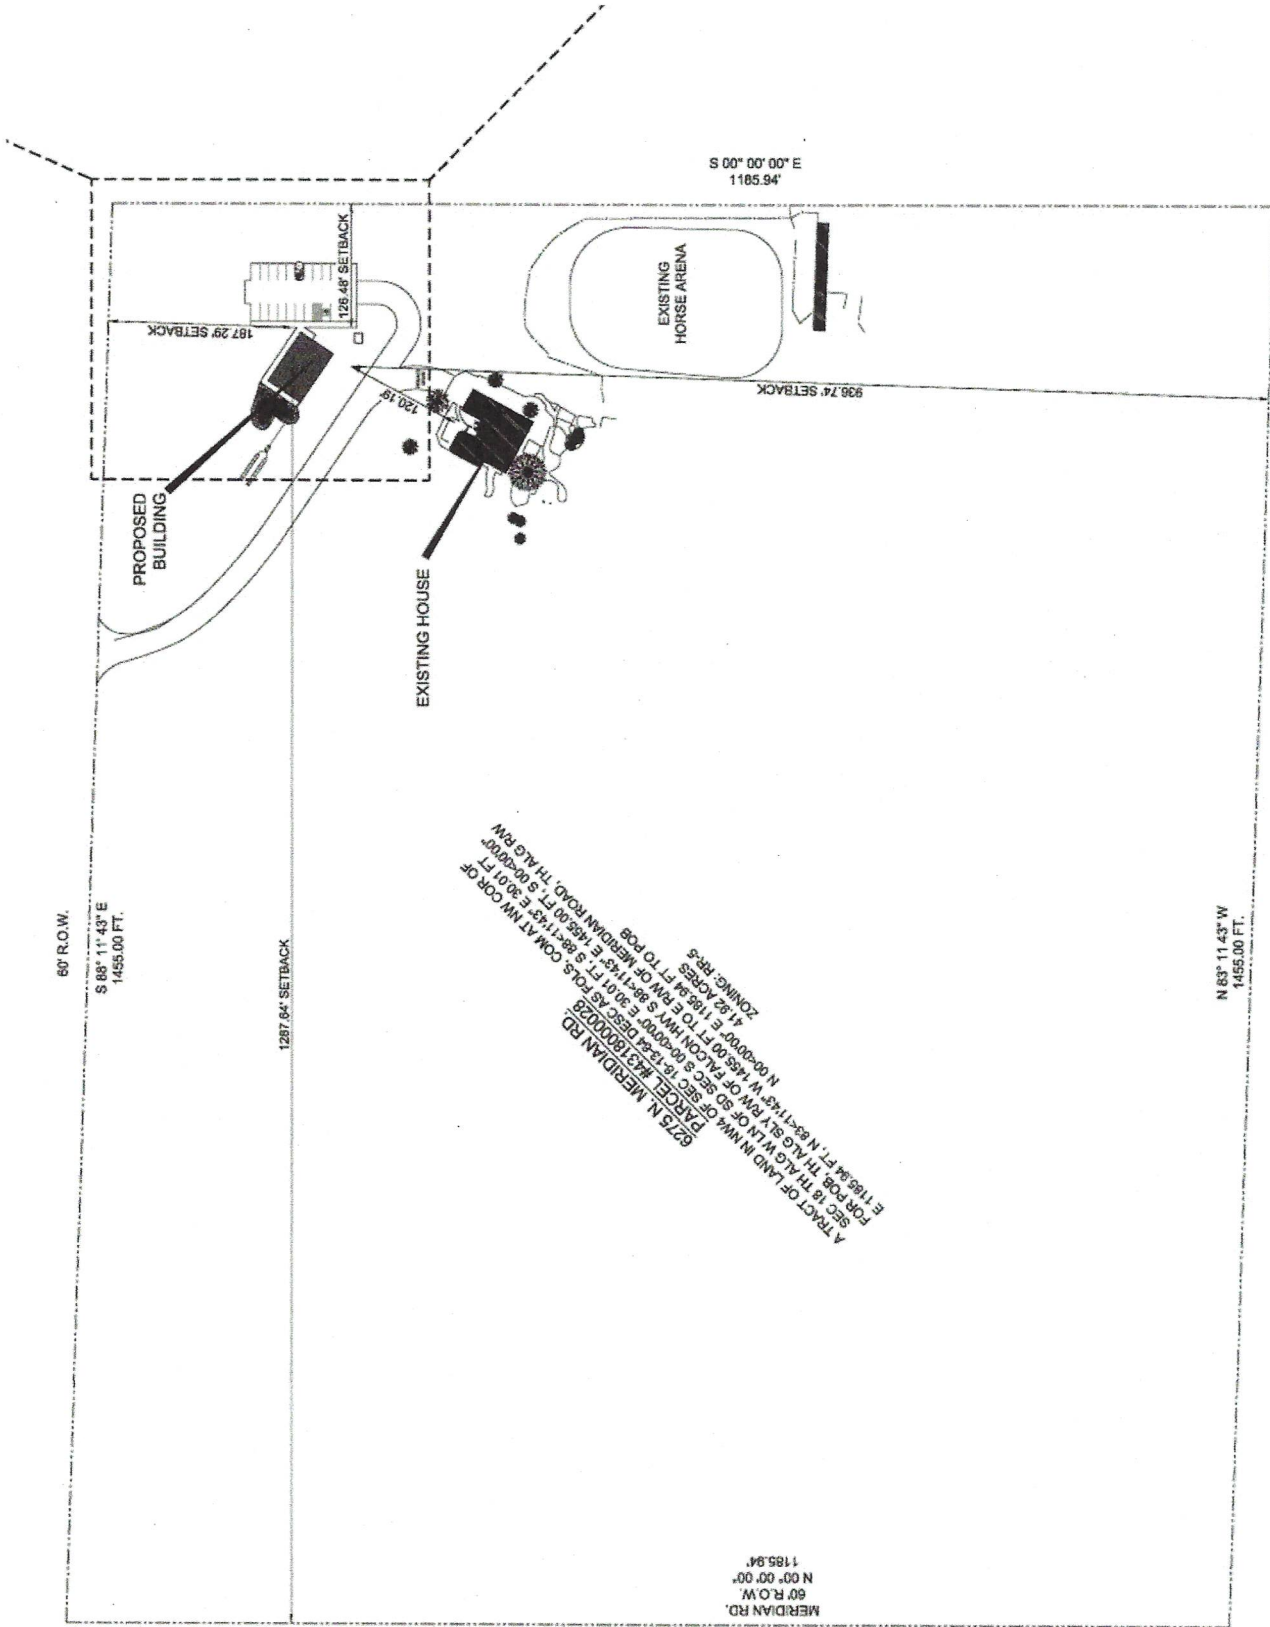

VICINITY MAP
NTS

Falcon Hwy

Falcon Hwy

Meridian Rd

4318000028

W 177

WEDDING VENUE
FOR DAVID AND CINDY SMALLIDGE
 6275 N. MERIDIAN ROAD
 CITY OF PEYTON
 EL PASO COUNTY, COLORADO

PLOT PLAN
 SCALE: 1"=20'

PROJECT NUMBER: 2020-0009-A
 DRAWN BY:
 REVIEWED BY:
 DATE:

ISSUE RECORD:

WEDDING VENUE FOR DAVID & CINDY SMALLIDGE
 6275 N MERIDIAN RD, PEYTON, CO 80831

CONCEPTUAL NOT FOR CONSTRUCTION

1910 ASPEN CIRCLE
 PUEBLO, CO 81008
 TEL. 719.868.8274
 DANKLENDK@DKHORN.COM

SITE PLAN
 C1

OVERALL SITE PLAN

SCALE: 1:40
0 40 80

SCALE: 1"=40'