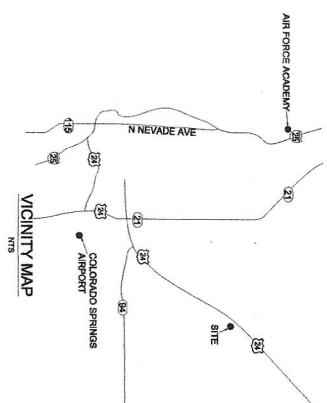

VICINITY MAP
NTS

Falcon Hwy

Falcon Hwy

Meridian Rd

4318000028

W 177

WEDDING VENUE
FOR DAVID AND CINDY SMALLIDGE
 6275 N. MERIDIAN ROAD
 CITY OF PEYTON
 EL PASO COUNTY, COLORADO

PLOT PLAN
 SCALE: 1"=20'

PROJECT NUMBER: 2020-0009-A
 DRAWN BY:
 REVIEWED BY:
 DATE:

ISSUE RECORD:

WEDDING VENUE FOR DAVID & CINDY SMALLIDGE
 6275 N MERIDIAN RD, PEYTON, CO 80831

CONCEPTUAL NOT FOR CONSTRUCTION

1910 ASPEN CIRCLE
 PUEBLO, CO 81008
 TEL. 719.868.8274
 DANKLENDK@DKHORN.COM

SITE PLAN
 C1

OVERALL SITE PLAN

SCALE: 1:40
0 40 80

SCALE: 1"=40'