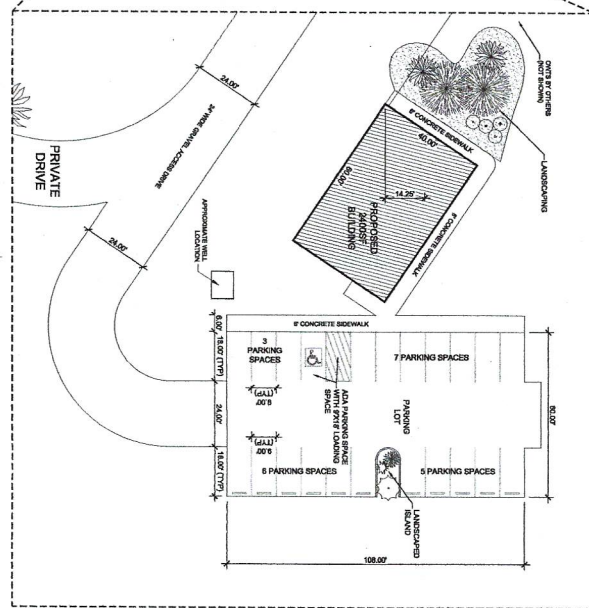

VICINITY MAP
NTS

Falcon Hwy

Falcon Hwy

Meridian Rd

4318000028

W 177

WEDDING VENUE
FOR DAVID AND CINDY SMALLIDGE
 6275 N. MERIDIAN ROAD
 CITY OF PEYTON
 EL PASO COUNTY, COLORADO

PLOT PLAN
 SCALE: 1"=20'

PROJECT NUMBER: 2020-0009-A
 DRAWN BY:
 REVIEWED BY:
 DATE:

ISSUE RECORD:

WEDDING VENUE FOR DAVID & CINDY SMALLIDGE
 6275 N MERIDIAN RD, PEYTON, CO 80831

CONCEPTUAL NOT FOR CONSTRUCTION

1910 ASPEN CIRCLE
 PUEBLO, CO 81008
 TEL. 719.868.8274
 DANKLENDK@DKHORN.COM

SITE PLAN
 C1

OVERALL SITE PLAN

SCALE: 1:40
0 40 80

SCALE: 1"=40'