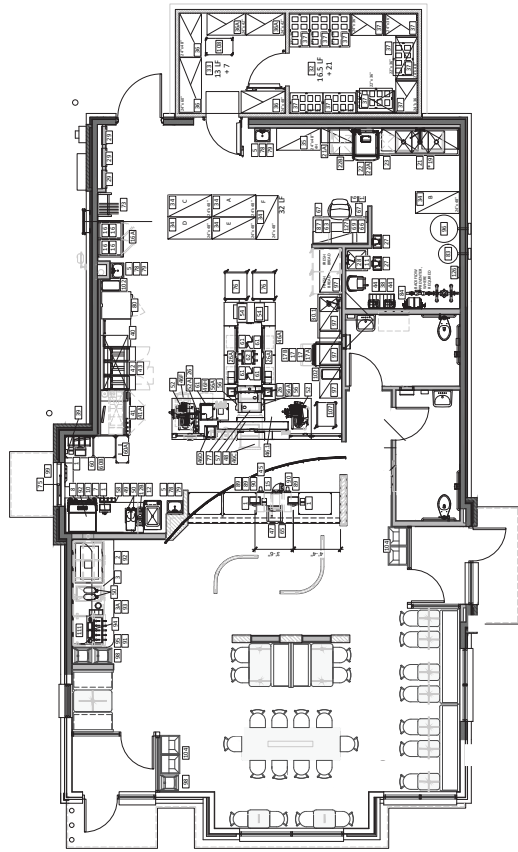

ARBY'S

INSPIRE 2020 PROTOTYPES

INSPIRE DUAL 40 REG.

40 SEATS
 2,579 SF
 38'-8" x 75'-10"
 SGL & DBLE RESTROOM OPT.(2'-8" WIDER)