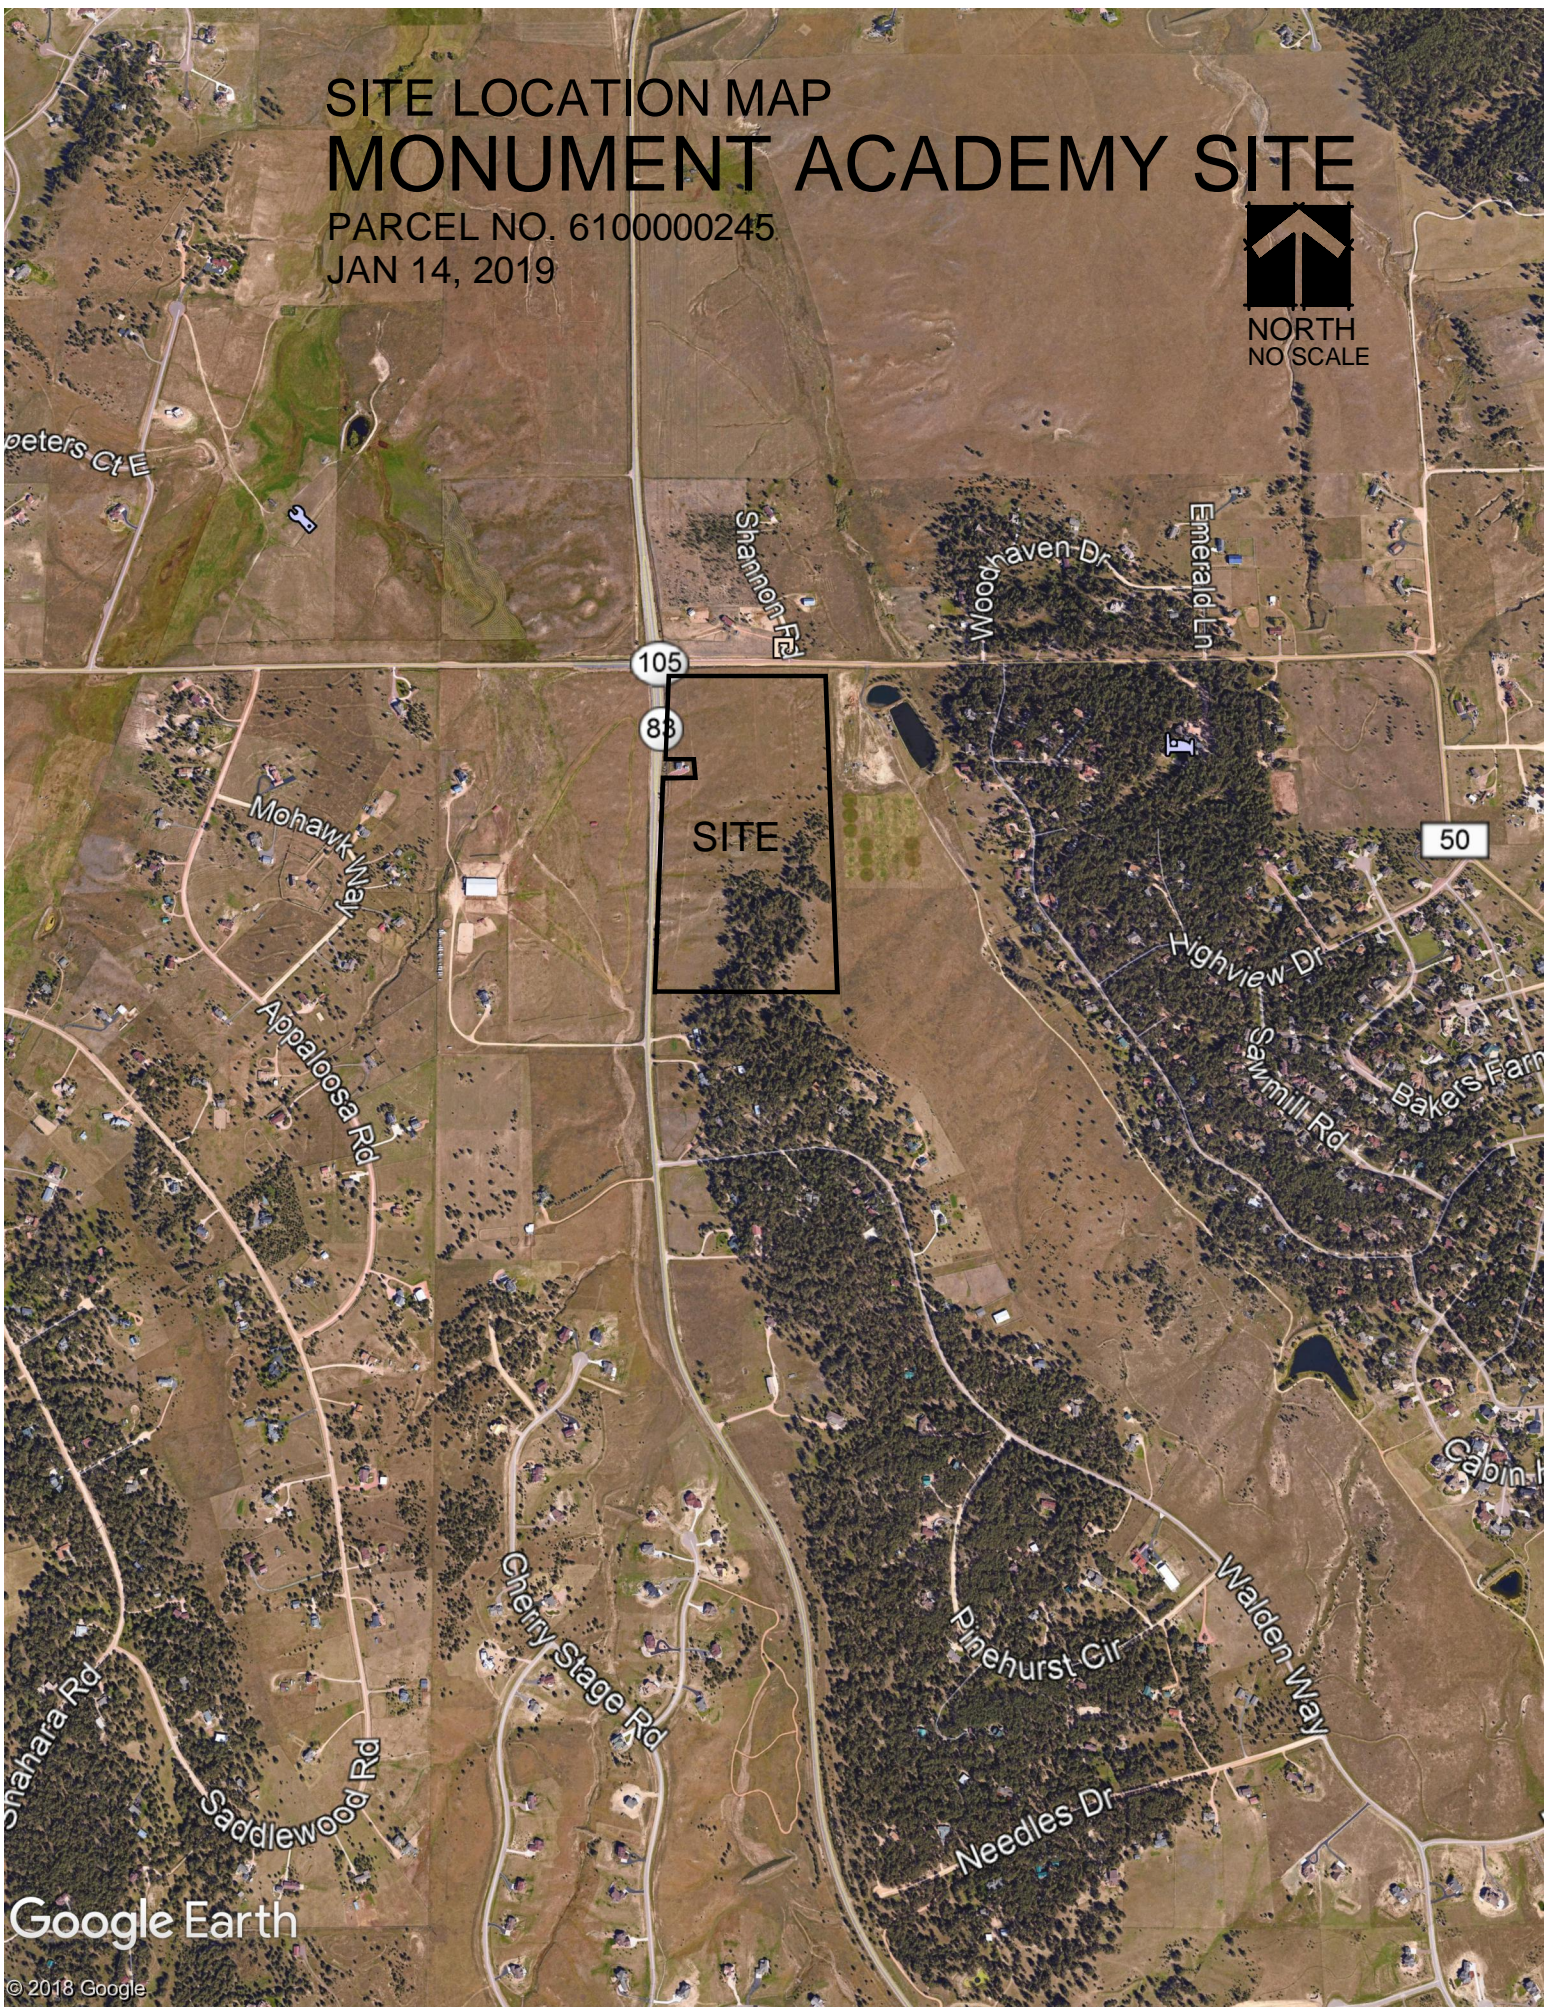

SITE LOCATION MAP MONUMENT ACADEMY SITE

PARCEL NO. 6100000245
JAN 14, 2019

NORTH
NO SCALE

SITE