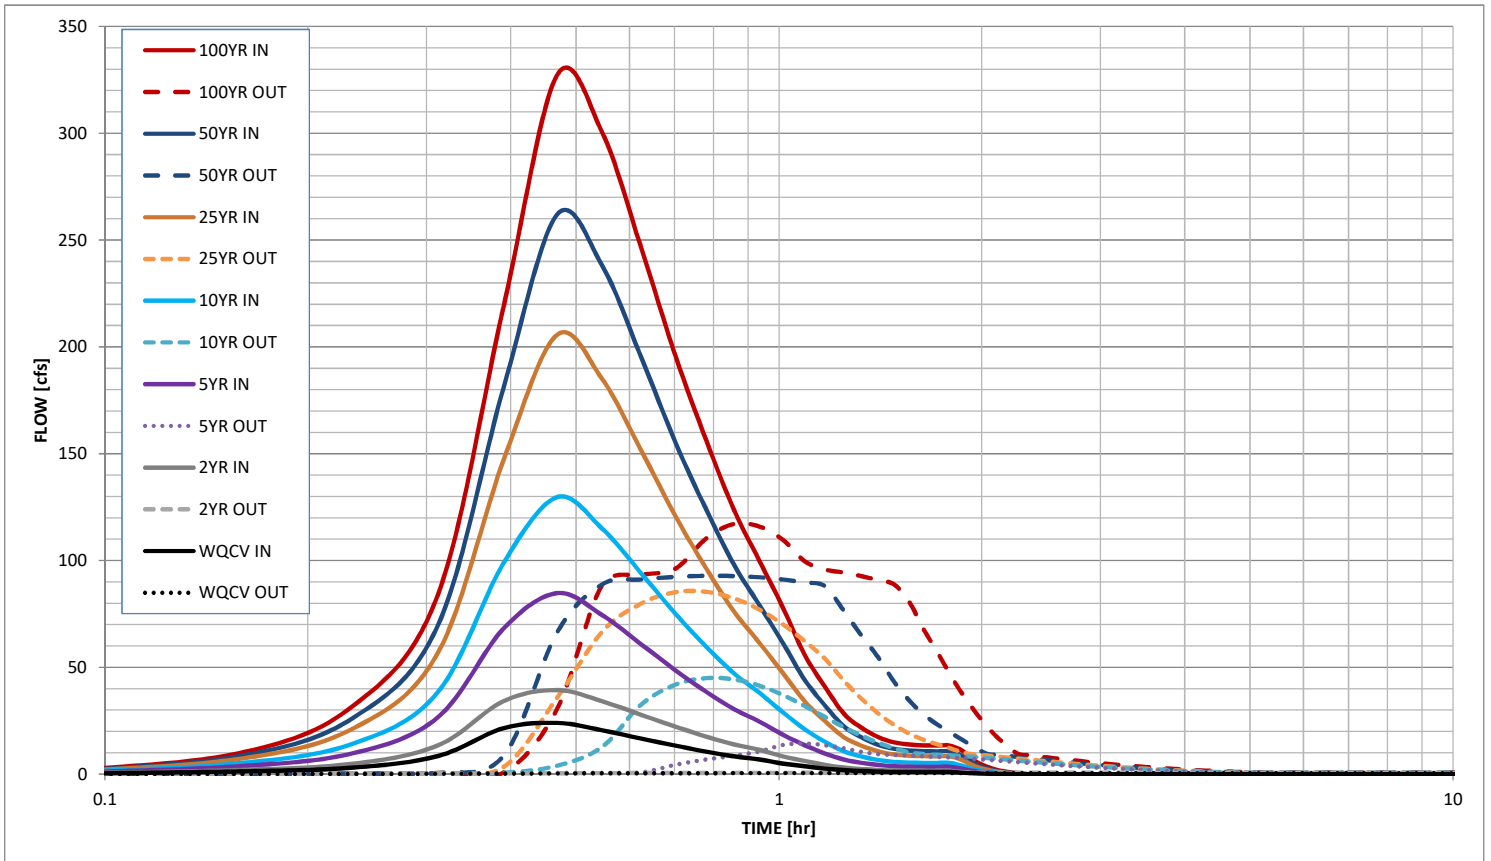

Stormwater Detention and Infiltration Design Data Sheet

Stormwater Detention and Infiltration Design Data Sheet

Stormwater Detention and Infiltration Design Data Sheet