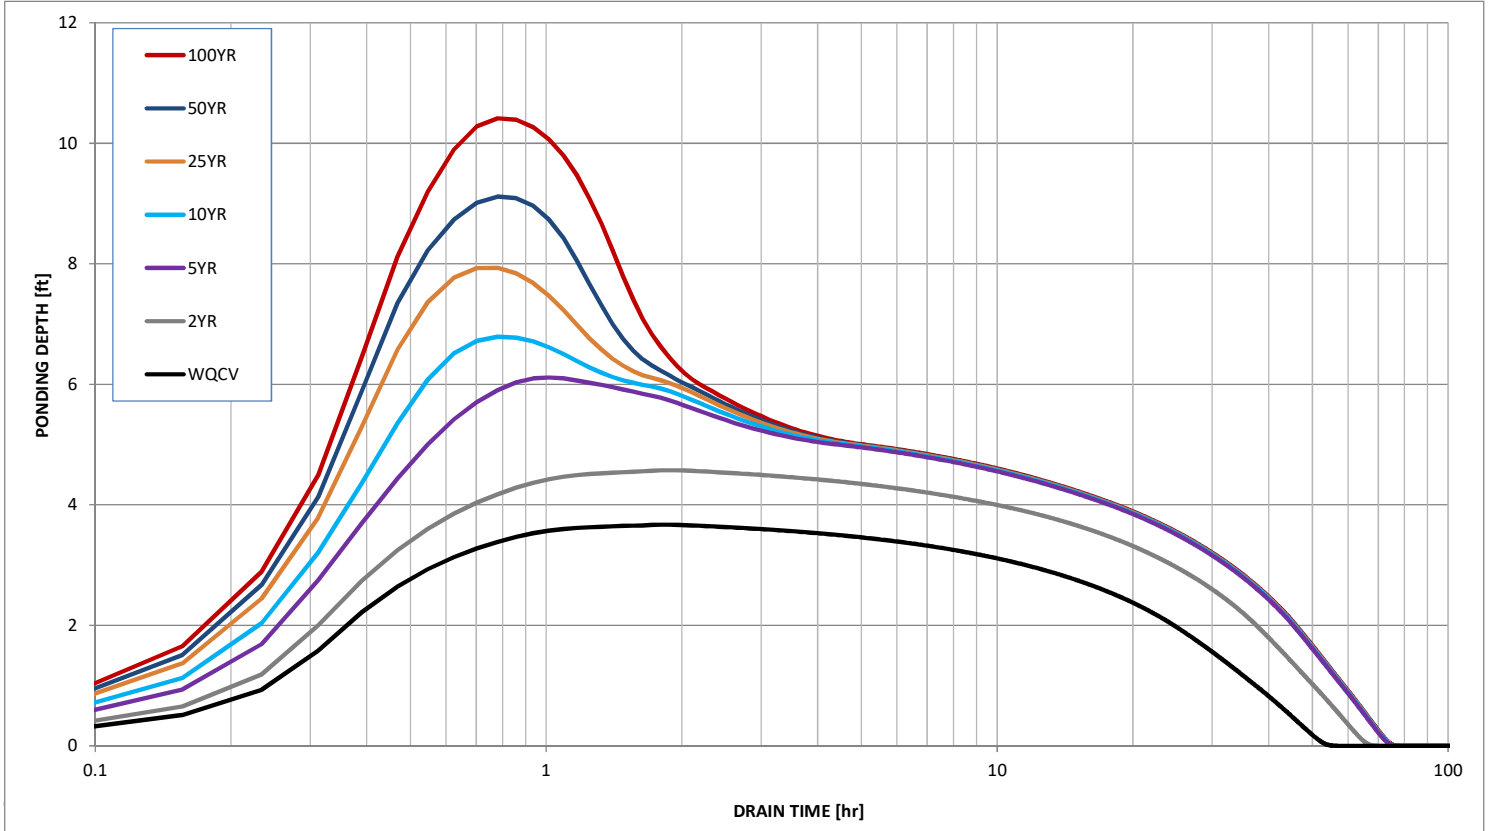

Stormwater Detention and Infiltration Design Data Sheet

Stormwater Detention and Infiltration Design Data Sheet

Stormwater Detention and Infiltration Design Data Sheet