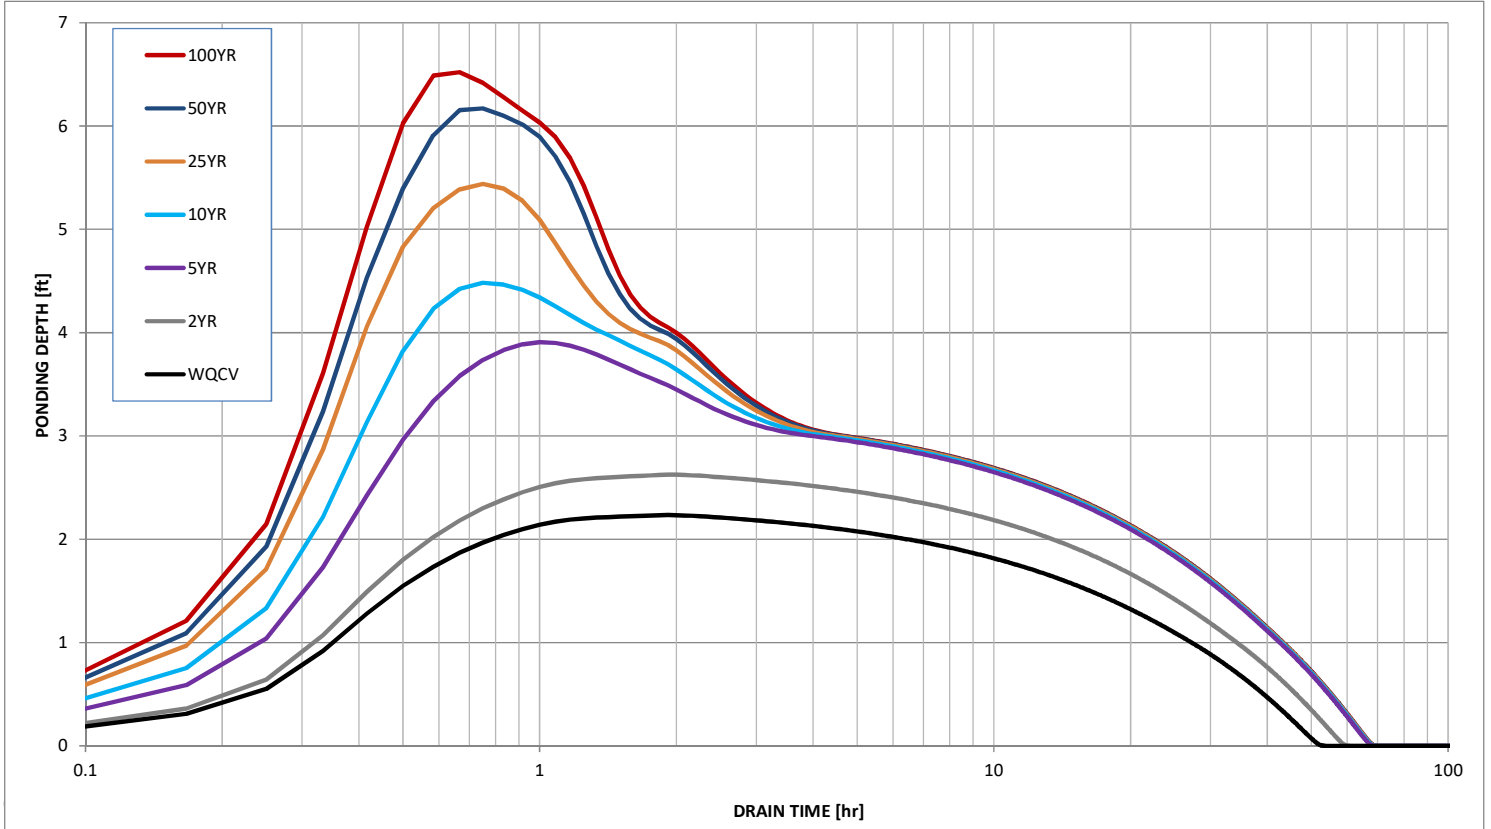

Stormwater Detention and Infiltration Design Data Sheet

Stormwater Detention and Infiltration Design Data Sheet

Stormwater Detention and Infiltration Design Data Sheet