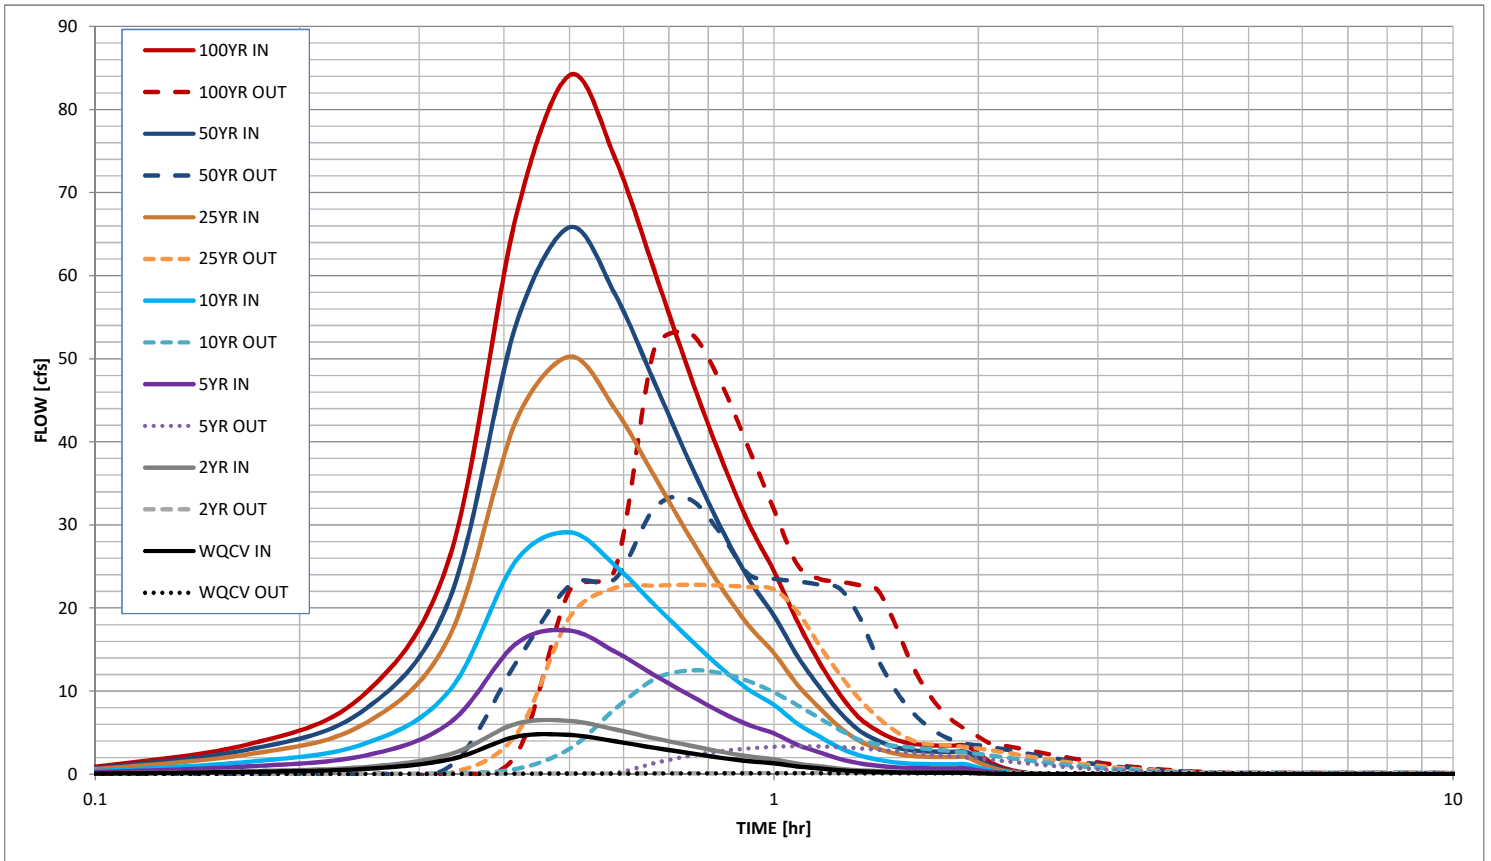

Stormwater Detention and Infiltration Design Data Sheet

Stormwater Detention and Infiltration Design Data Sheet

Stormwater Detention and Infiltration Design Data Sheet