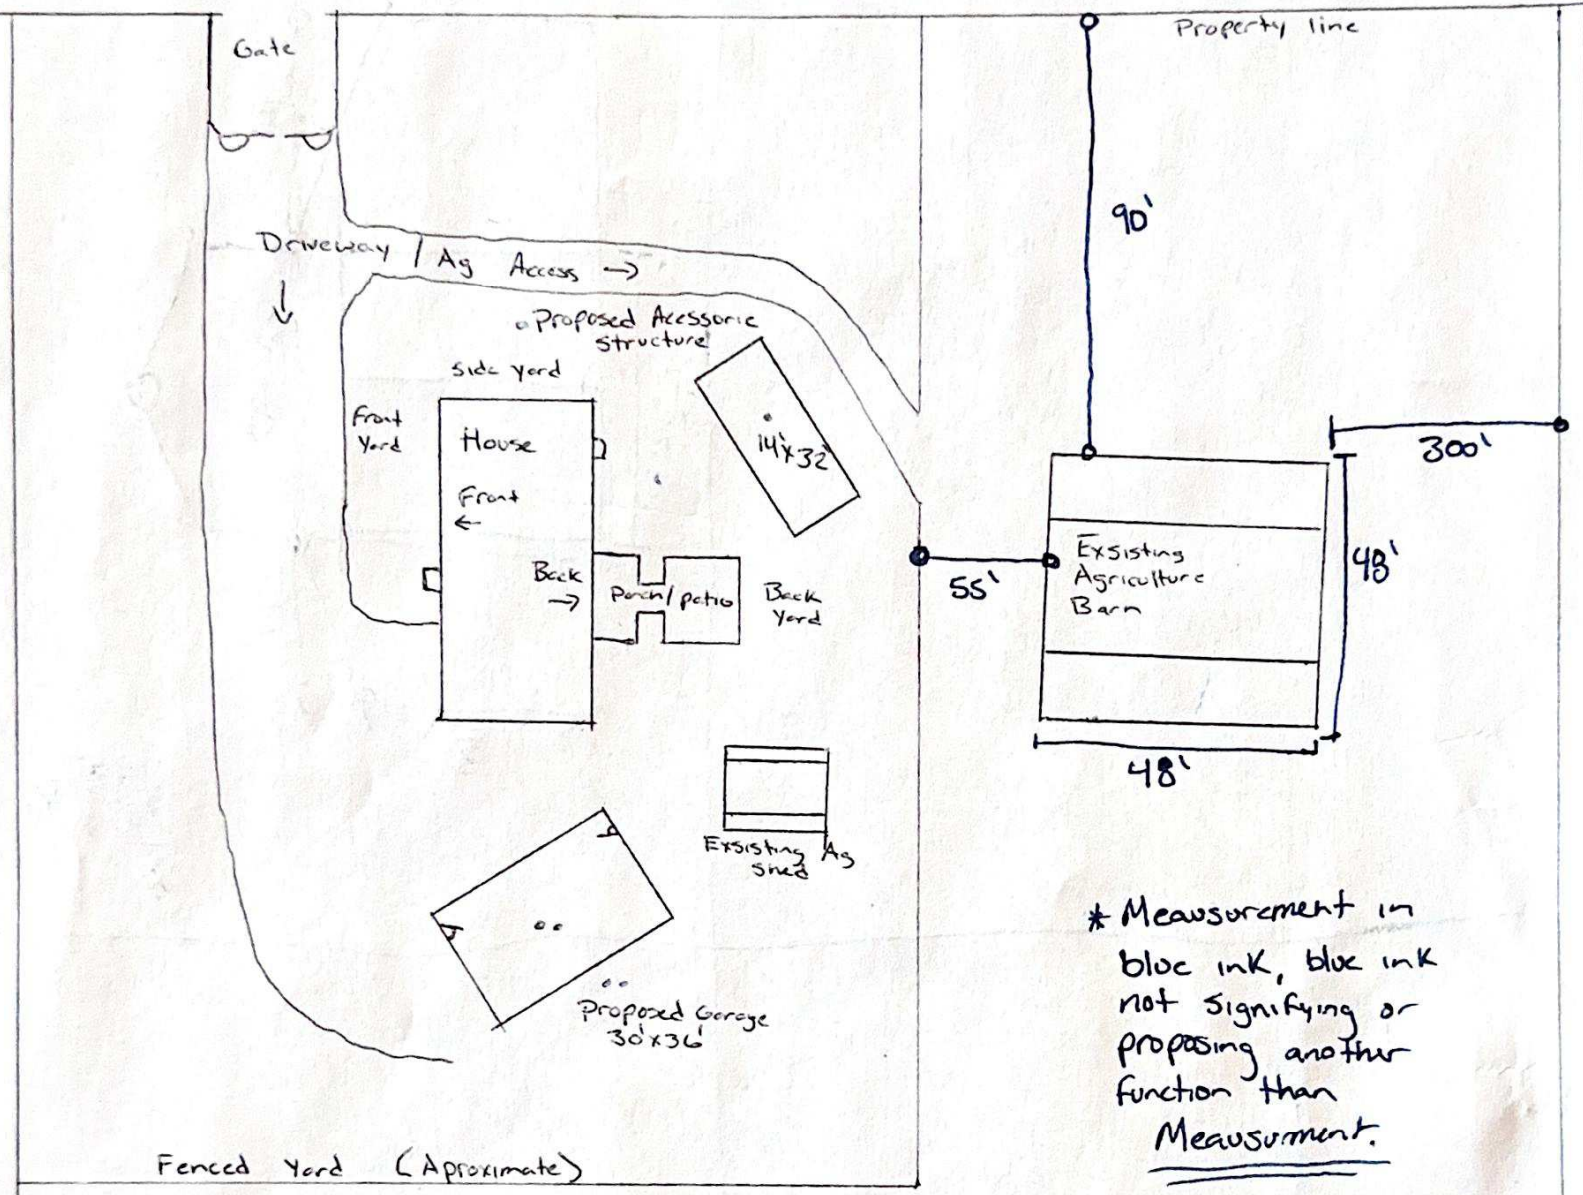

↑  
Hending Farm Rd

← Drennan Rd →

North Arrow  
Direction  
↑

**DISAPPROVED**  
**Plan Review**  
 03/17/2023 2:11:55 PM  
 dsdarchuleta  
 EPC Planning & Community  
 Development Department

40± Ac

- (1) SHOW ONLY ALL EXISTING STRUCTURES AND THE STRUCTURE TO BE REVIEWED
- (2) SITE PLAN TO HAVE PARCEL ADDRESS