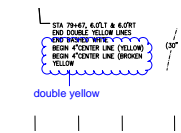

Markup Summary

5/24/2018 1:45:41 PM (1)

Subject: Cloud+
Page Label: 7
Date: 5/24/2018 1:45:41 PM
Author: dsdrice
Color: ■

Show turn lane, double yellow median

5/24/2018 8:01:15 AM (1)

Subject: Callout
Page Label: 6
Date: 5/24/2018 8:01:15 AM
Author: dsdrice
Color: ■

make inner lines solid linetype

5/24/2018 8:02:39 AM (1)

Subject: Cloud+
Page Label: 6
Date: 5/24/2018 8:02:39 AM
Author: dsdrice
Color: ■

double yellow

5/24/2018 8:35:29 AM (1)

Subject: Cloud+
Page Label: 24
Date: 5/24/2018 8:35:29 AM
Author: dsdrice
Color: ■