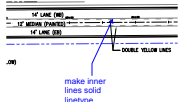

Markup Summary

5/24/2018 1:45:41 PM (1)

Subject: Cloud+
Page Label: 7
Date: 5/24/2018 1:45:41 PM
Author: dsdrice
Color: ■

Show turn lane, double yellow median

5/24/2018 8:01:15 AM (1)

Subject: Callout
Page Label: 6
Date: 5/24/2018 8:01:15 AM
Author: dsdrice
Color: ■

make inner lines solid linetype

5/24/2018 8:02:39 AM (1)

Subject: Cloud+
Page Label: 6
Date: 5/24/2018 8:02:39 AM
Author: dsdrice
Color: ■

double yellow

5/24/2018 8:35:29 AM (1)

Subject: Cloud+
Page Label: 24
Date: 5/24/2018 8:35:29 AM
Author: dsdrice
Color: ■