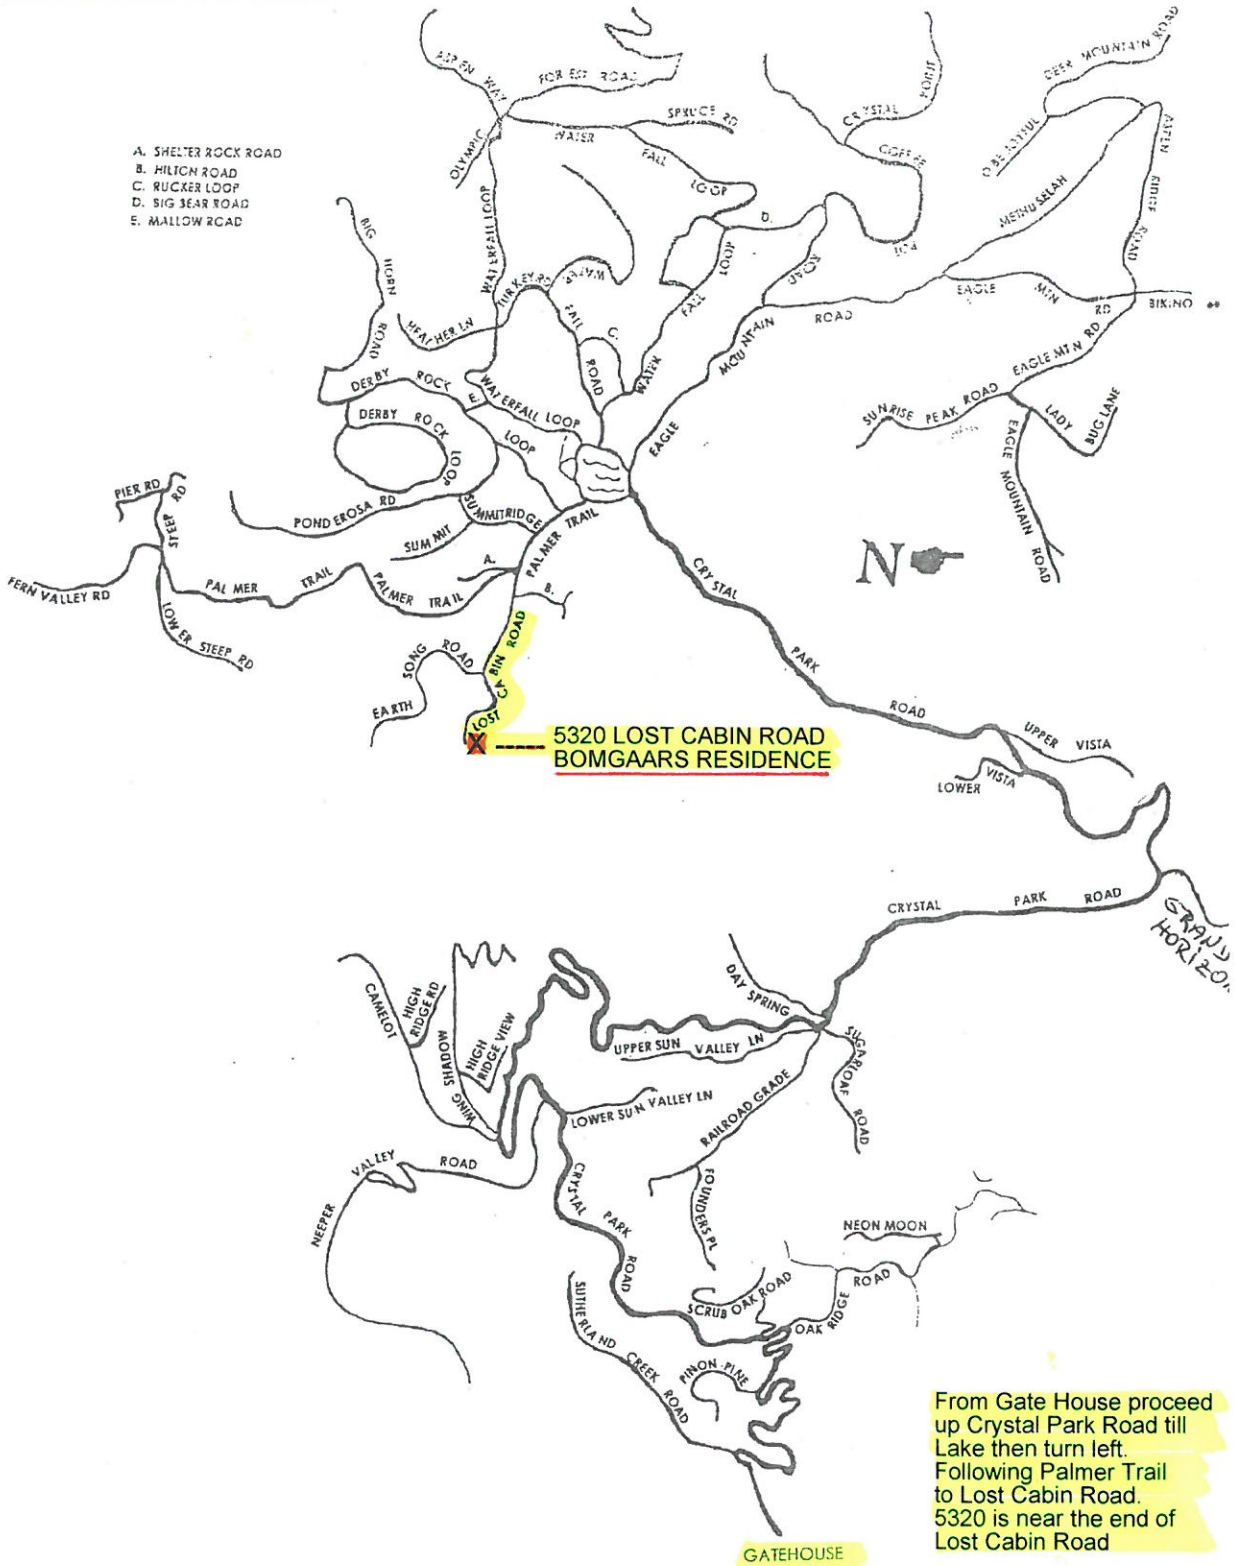

CRYSTAL PARK

- A. SHELTER ROCK ROAD
- B. HILICH ROAD
- C. RUCKER LOOP
- D. SIG BEAR ROAD
- E. MALLOW ROAD

From Gate House proceed up Crystal Park Road till Lake then turn left. Following Palmer Trail to Lost Cabin Road. 5320 is near the end of Lost Cabin Road

GATEHOUSE