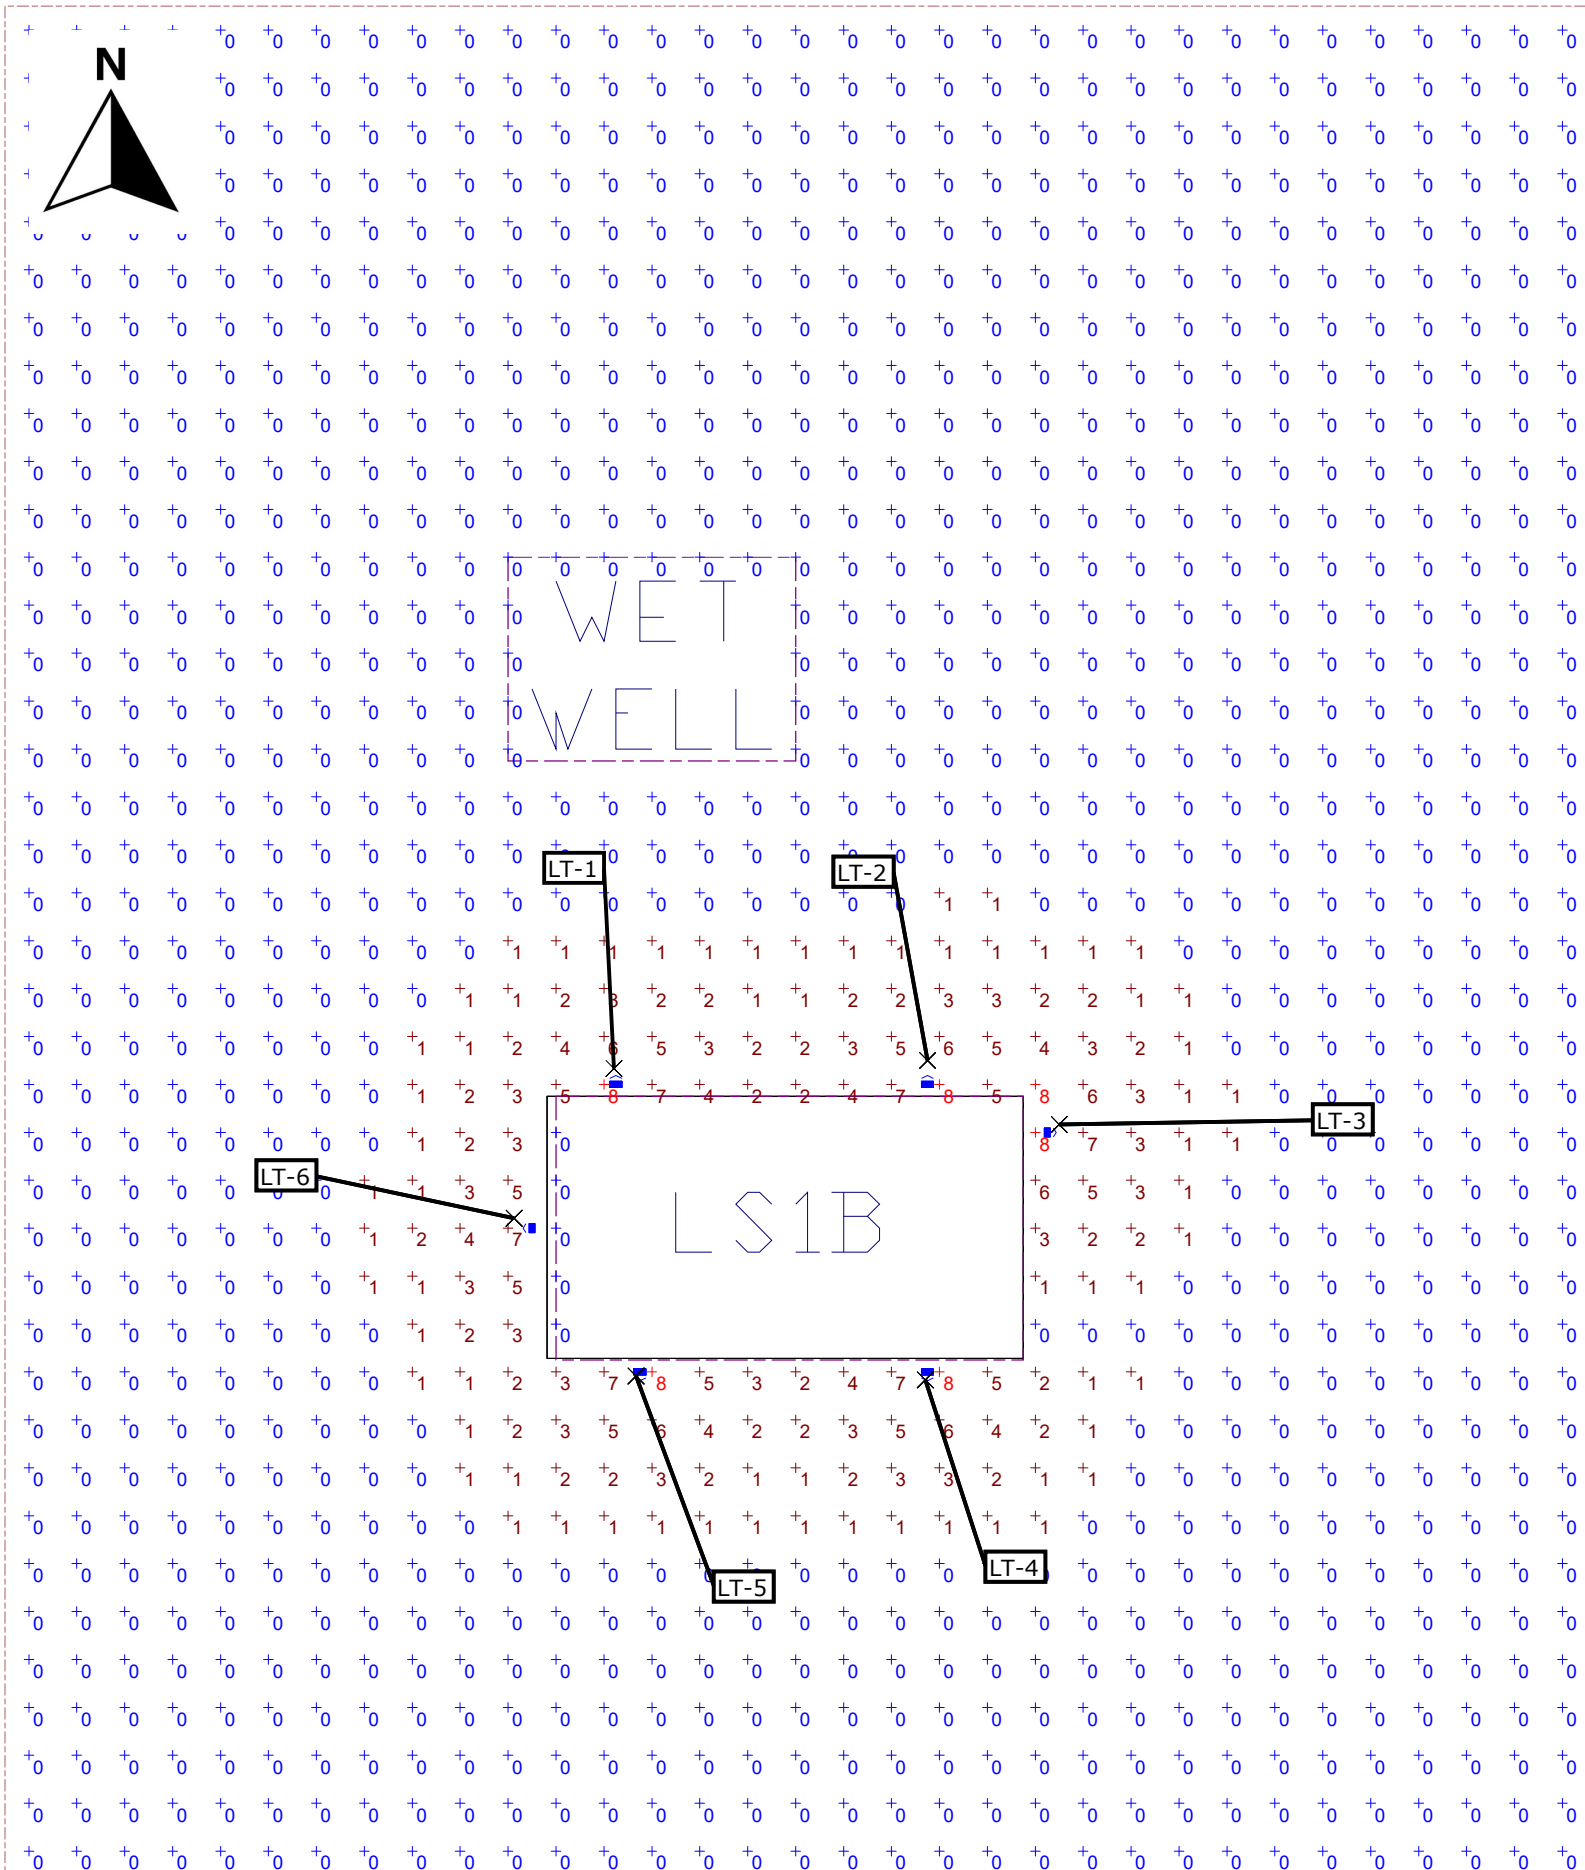

 NATHAN SKALAK, P.E.
 (303)565-4930
 NSKALAK@JVAJVA.COM

PROPERTY ADDRESS
 6657 E PLATTE AVE
 COLORADO SPRINGS, CO

Symbol	Label	QTY	Manufacturer	Number Lamps	Lamp Output	Description	Catalog	Input Power	Polar Plot	Mounting Height
	LT	6	Good Earth Lighting	1	2000	180-Degree 7000-Lumen (2000-Lumen Selectable) Bronze Hardwired LED Outdoor Motion-Activated Flood Light	SE1249-BP2-02LF7-G	79.94		10 FT

Statistics			
Symbol	Max	Avg	Min
+	8 fc	0 fc	0 fc

Plan View
 Scale - 1" = 16ft

Cherokee Photometric Study
 LS1B Site

Designer
 Joseph Eaton
Date
 2/22/2023
Scale
 1" = 16ft
Drawing No.

Summary
 Photometric Study