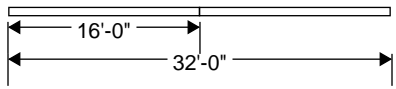

Statistics			
Symbol	Max	Avg	Min
+	8 fc	0 fc	0 fc

Plan View
 Scale - 1" = 16ft

Cherokee Photometric Study
 LS1B Site

Designer
 Joseph Eaton
Date
 2/22/2023
Scale
 1" = 16ft
Drawing No.

Summary
 Photometric Study