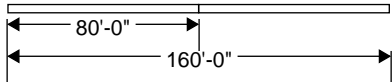

OWNER
CHEROKEE METROPOLITAN DISTRICT
6250 PALMER BARK BOULEVARD
COLORADO SPRINGS, CO 80915

JEFF MUNGER
(719) 597-7411
JMUNGER@CHEROKEEMETRO.ORG

APPLICANT
JVA, INC
1319 SPRUCE STREET
BOULDER, CO 80302

NATHAN SKALAK, P.E.
(303)565-4930
NSKALAK@JVAJVA.COM

PROPERTY ADDRESS
6657 E PLATTE AVE
COLORADO SPRINGS, CO

Plan View
Scale - 1" = 80ft

**Cherokee Photometric Study
Full Site**

Designer
Joseph Eaton
Date
2/22/2023
Scale
1" = 80
ft
Drawing No.

Summary
Photometric Study