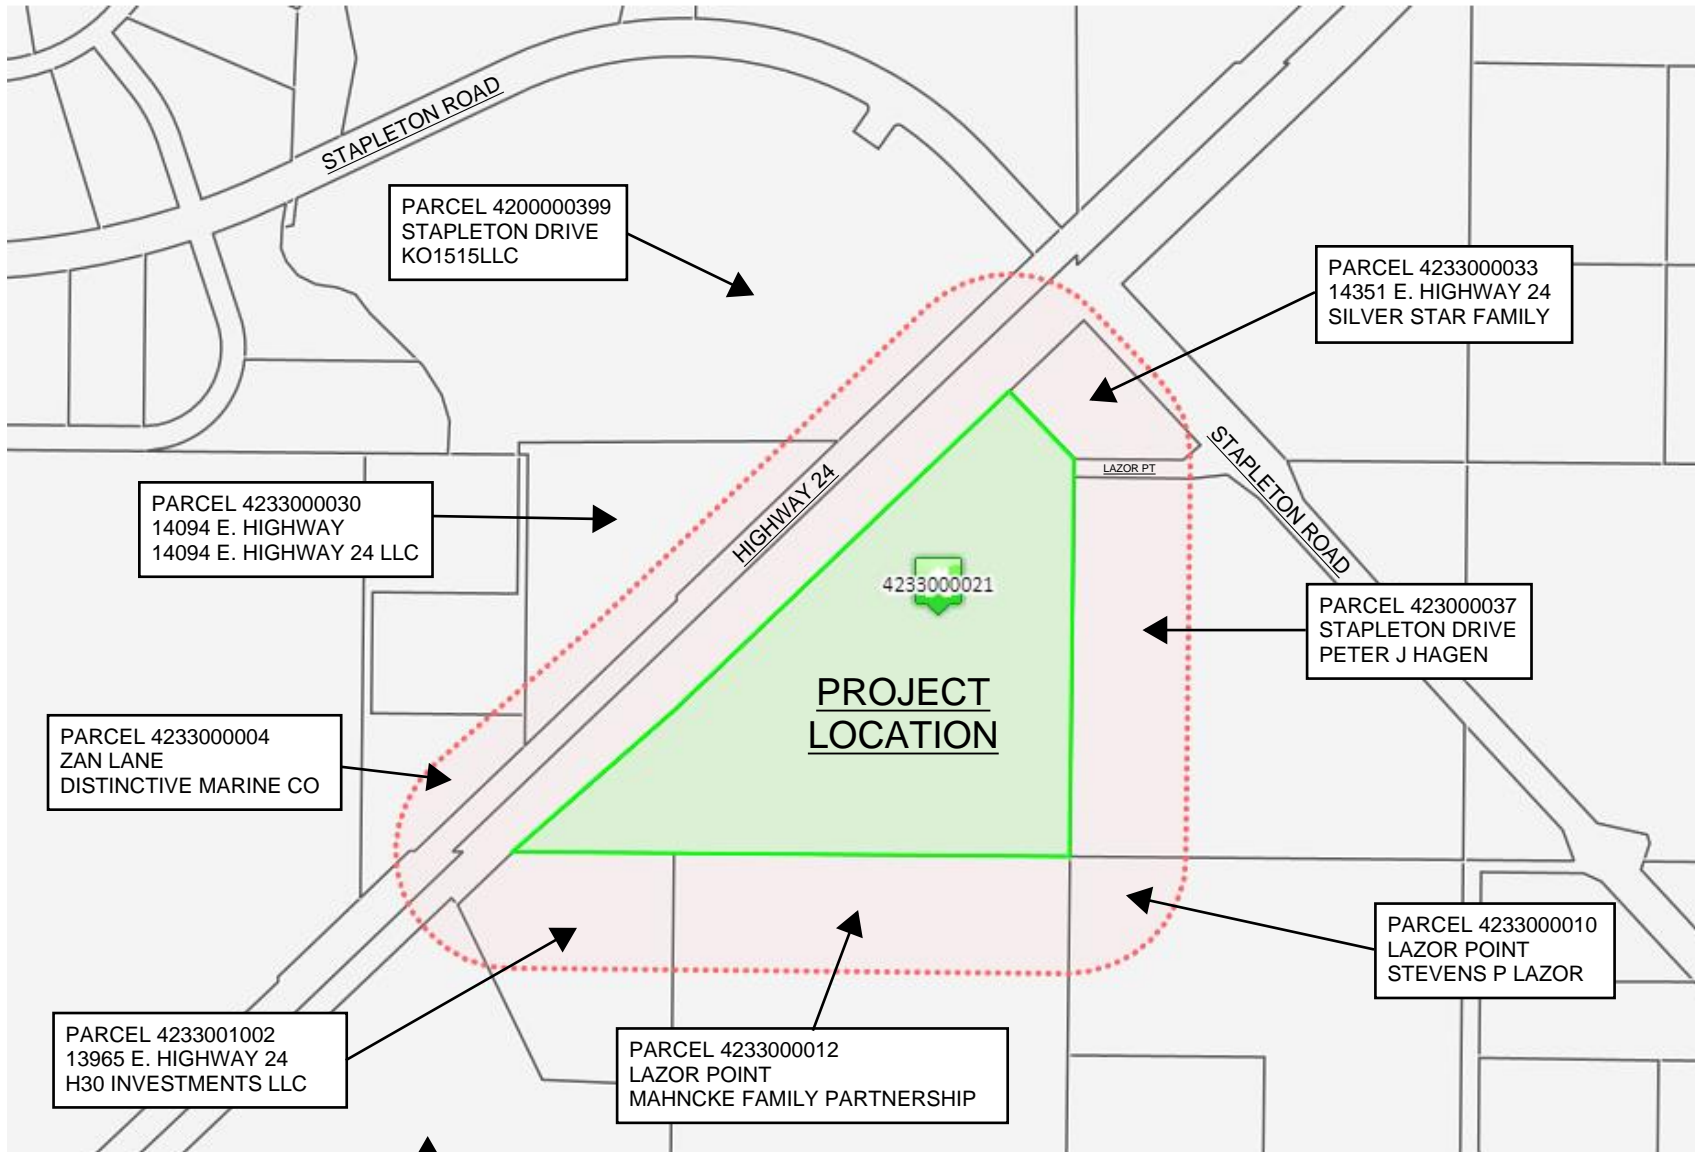

VICINITY MAP

14155 E. HIGHWAY 24

NORTH

VICINITY MAP

SCALE: 1" = 1,000'-0"