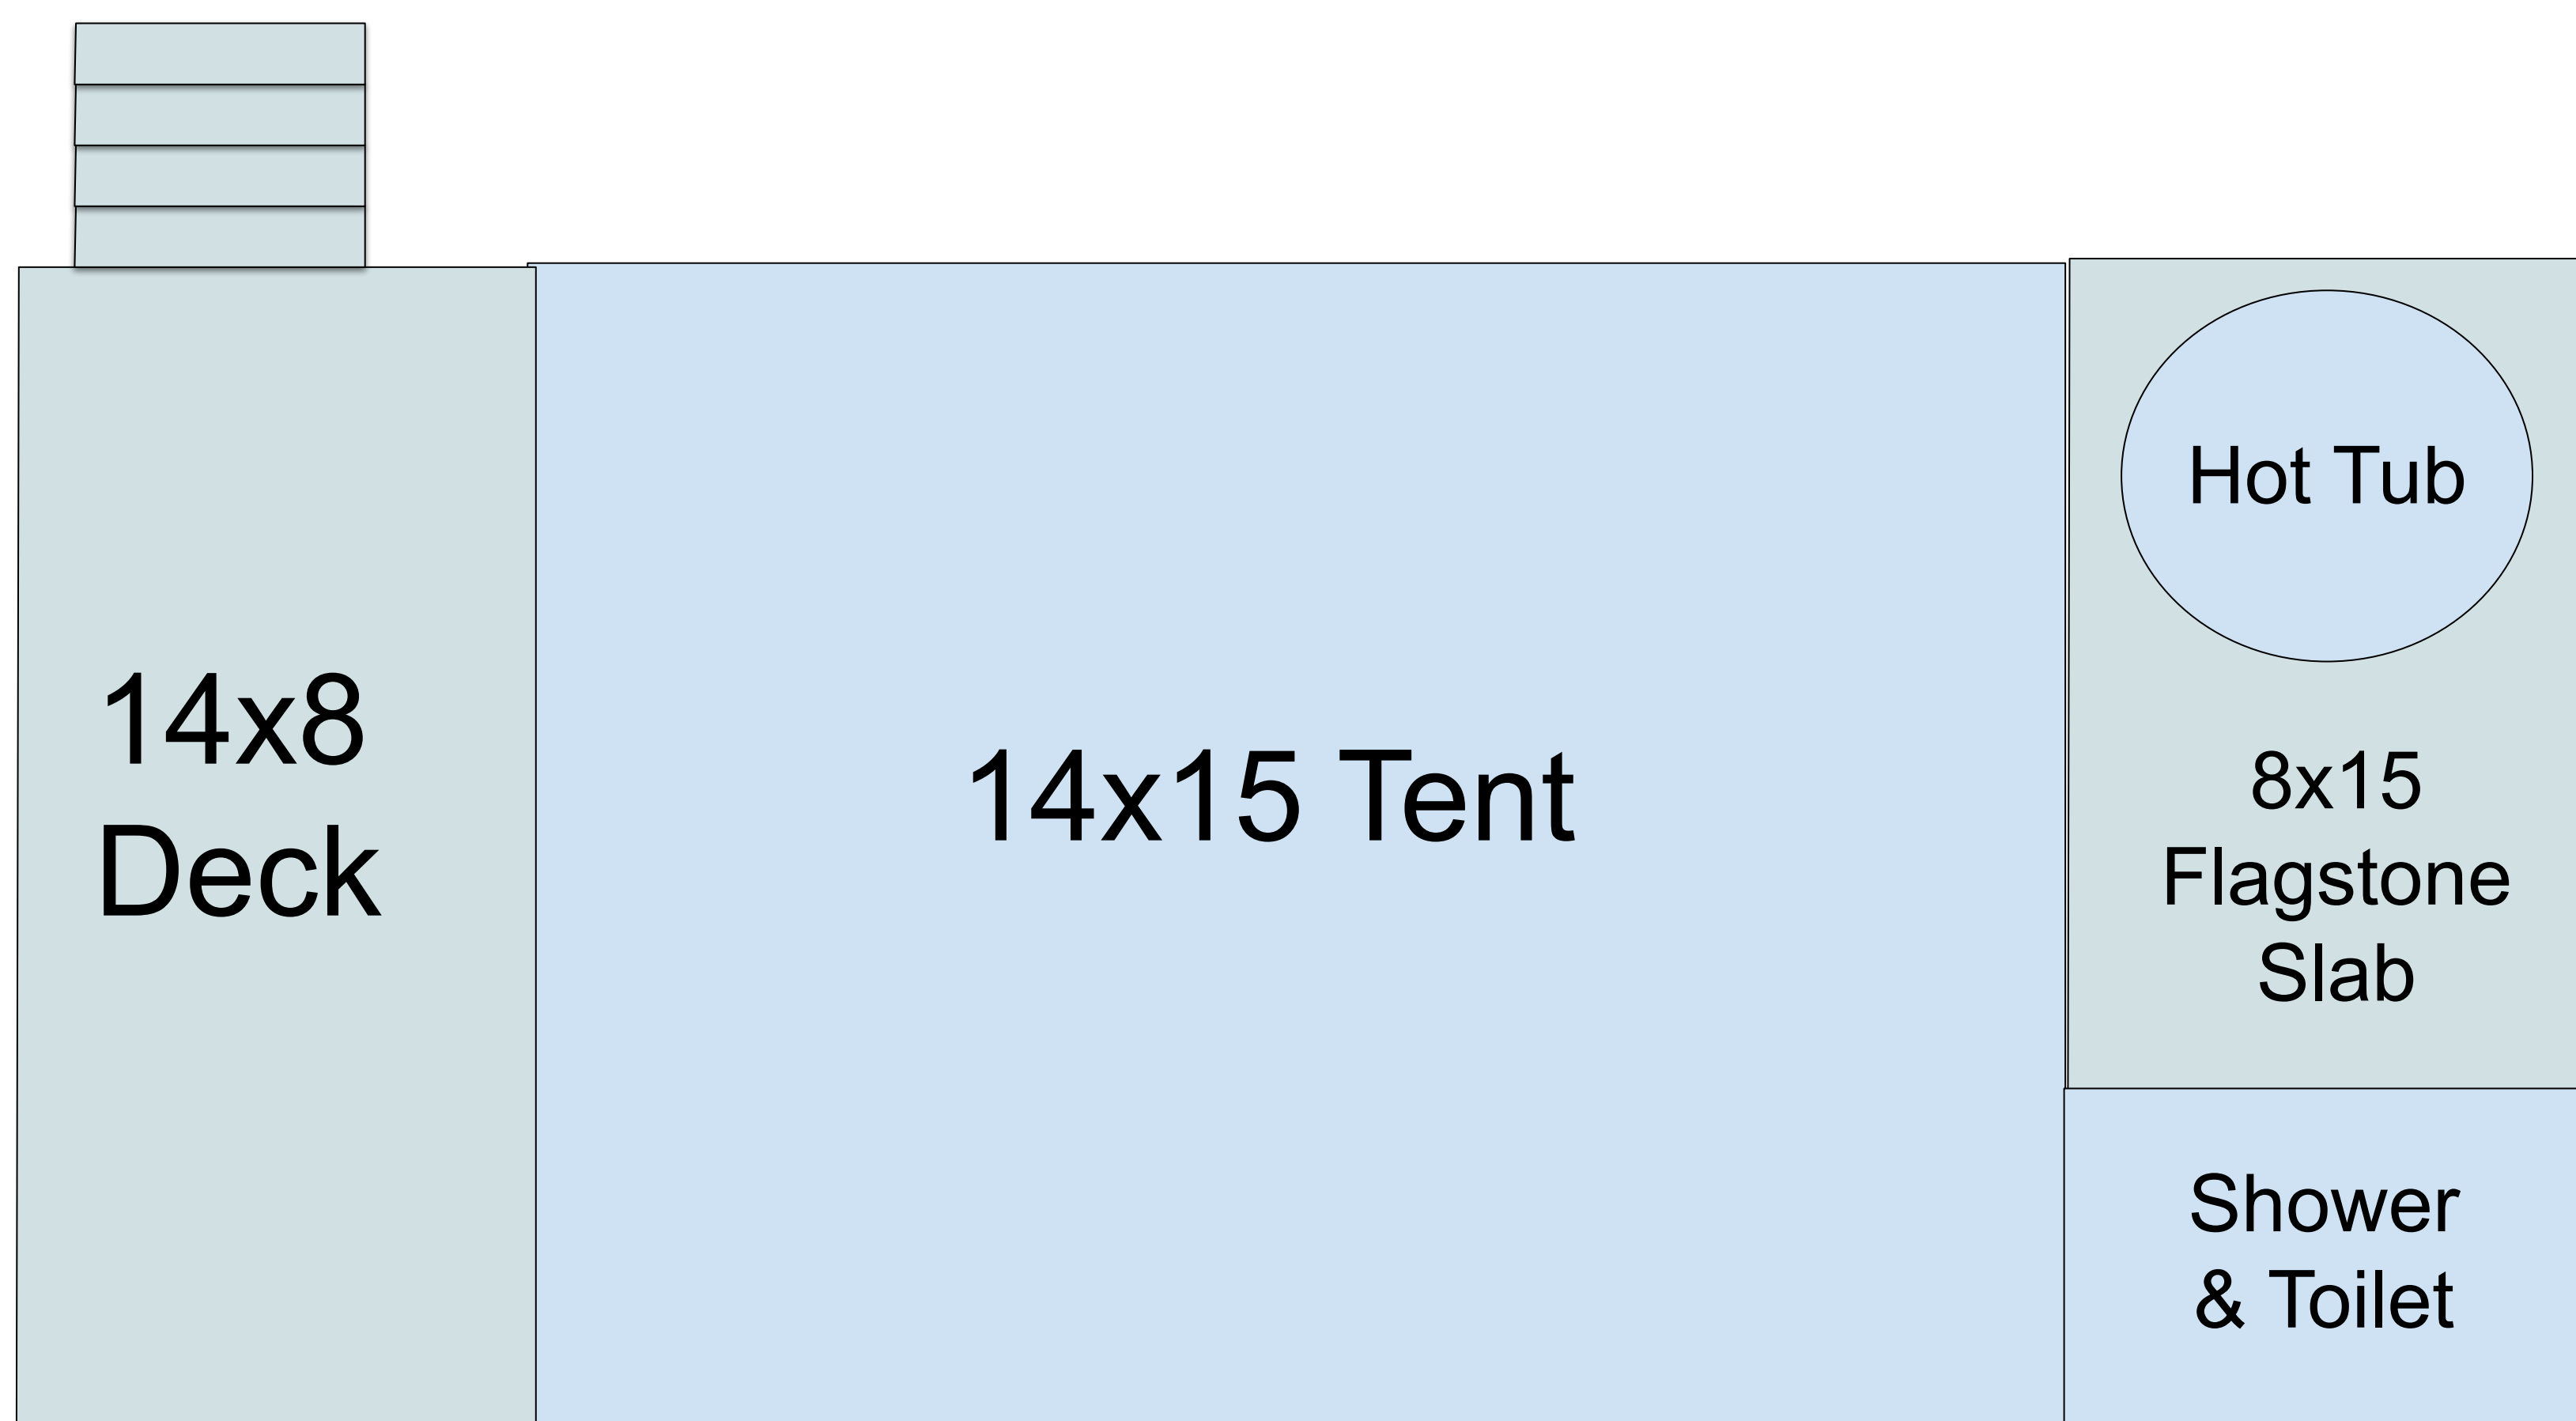

Premium Sites - Floor Plans

Premium Sites will include a front deck in front of the main platform with stairs decending to the parking spot. The tent and the back patio will be a raised bed with landscaping timbers. Site 1 will include an ADA Compliant toilet and shower, and Sites 2 and 3 will share a bathhouse of two private toilets, showers and sinks.

Parking

Premium Sites - Elevation Plans

Premium Sites will include a front deck in front of the main platform with stairs decending to the parking spot. The tent and the back patio will be a raised bed with landscaping timbers. Site 1 will include an ADA Compliant toilet and shower, and Sites 2 and 3 will share a bathhouse of two private toilets, showers and sinks.

The privacy room and tent will be on a raised bed with the deck off the front. The deck will run with the contour of the hillside. A stairwell will walk to the front deck from the parking spot.

Off-grid Sites will be placed on the ground with a platform off the front door. A mounted solar panel will provide electricity.

6x4 Floating Deck

16x16 Bell Tent

Off-grid Sites - Elevation Plans

Off-grid Sites will be placed on the ground with a platform off the front door. A mounted solar panel will provide electricity.

The Off-grid sites will be placed on a landscaped slab of gravel rock. The deck will be a small 6x4 floating deck in front of the zipper door.