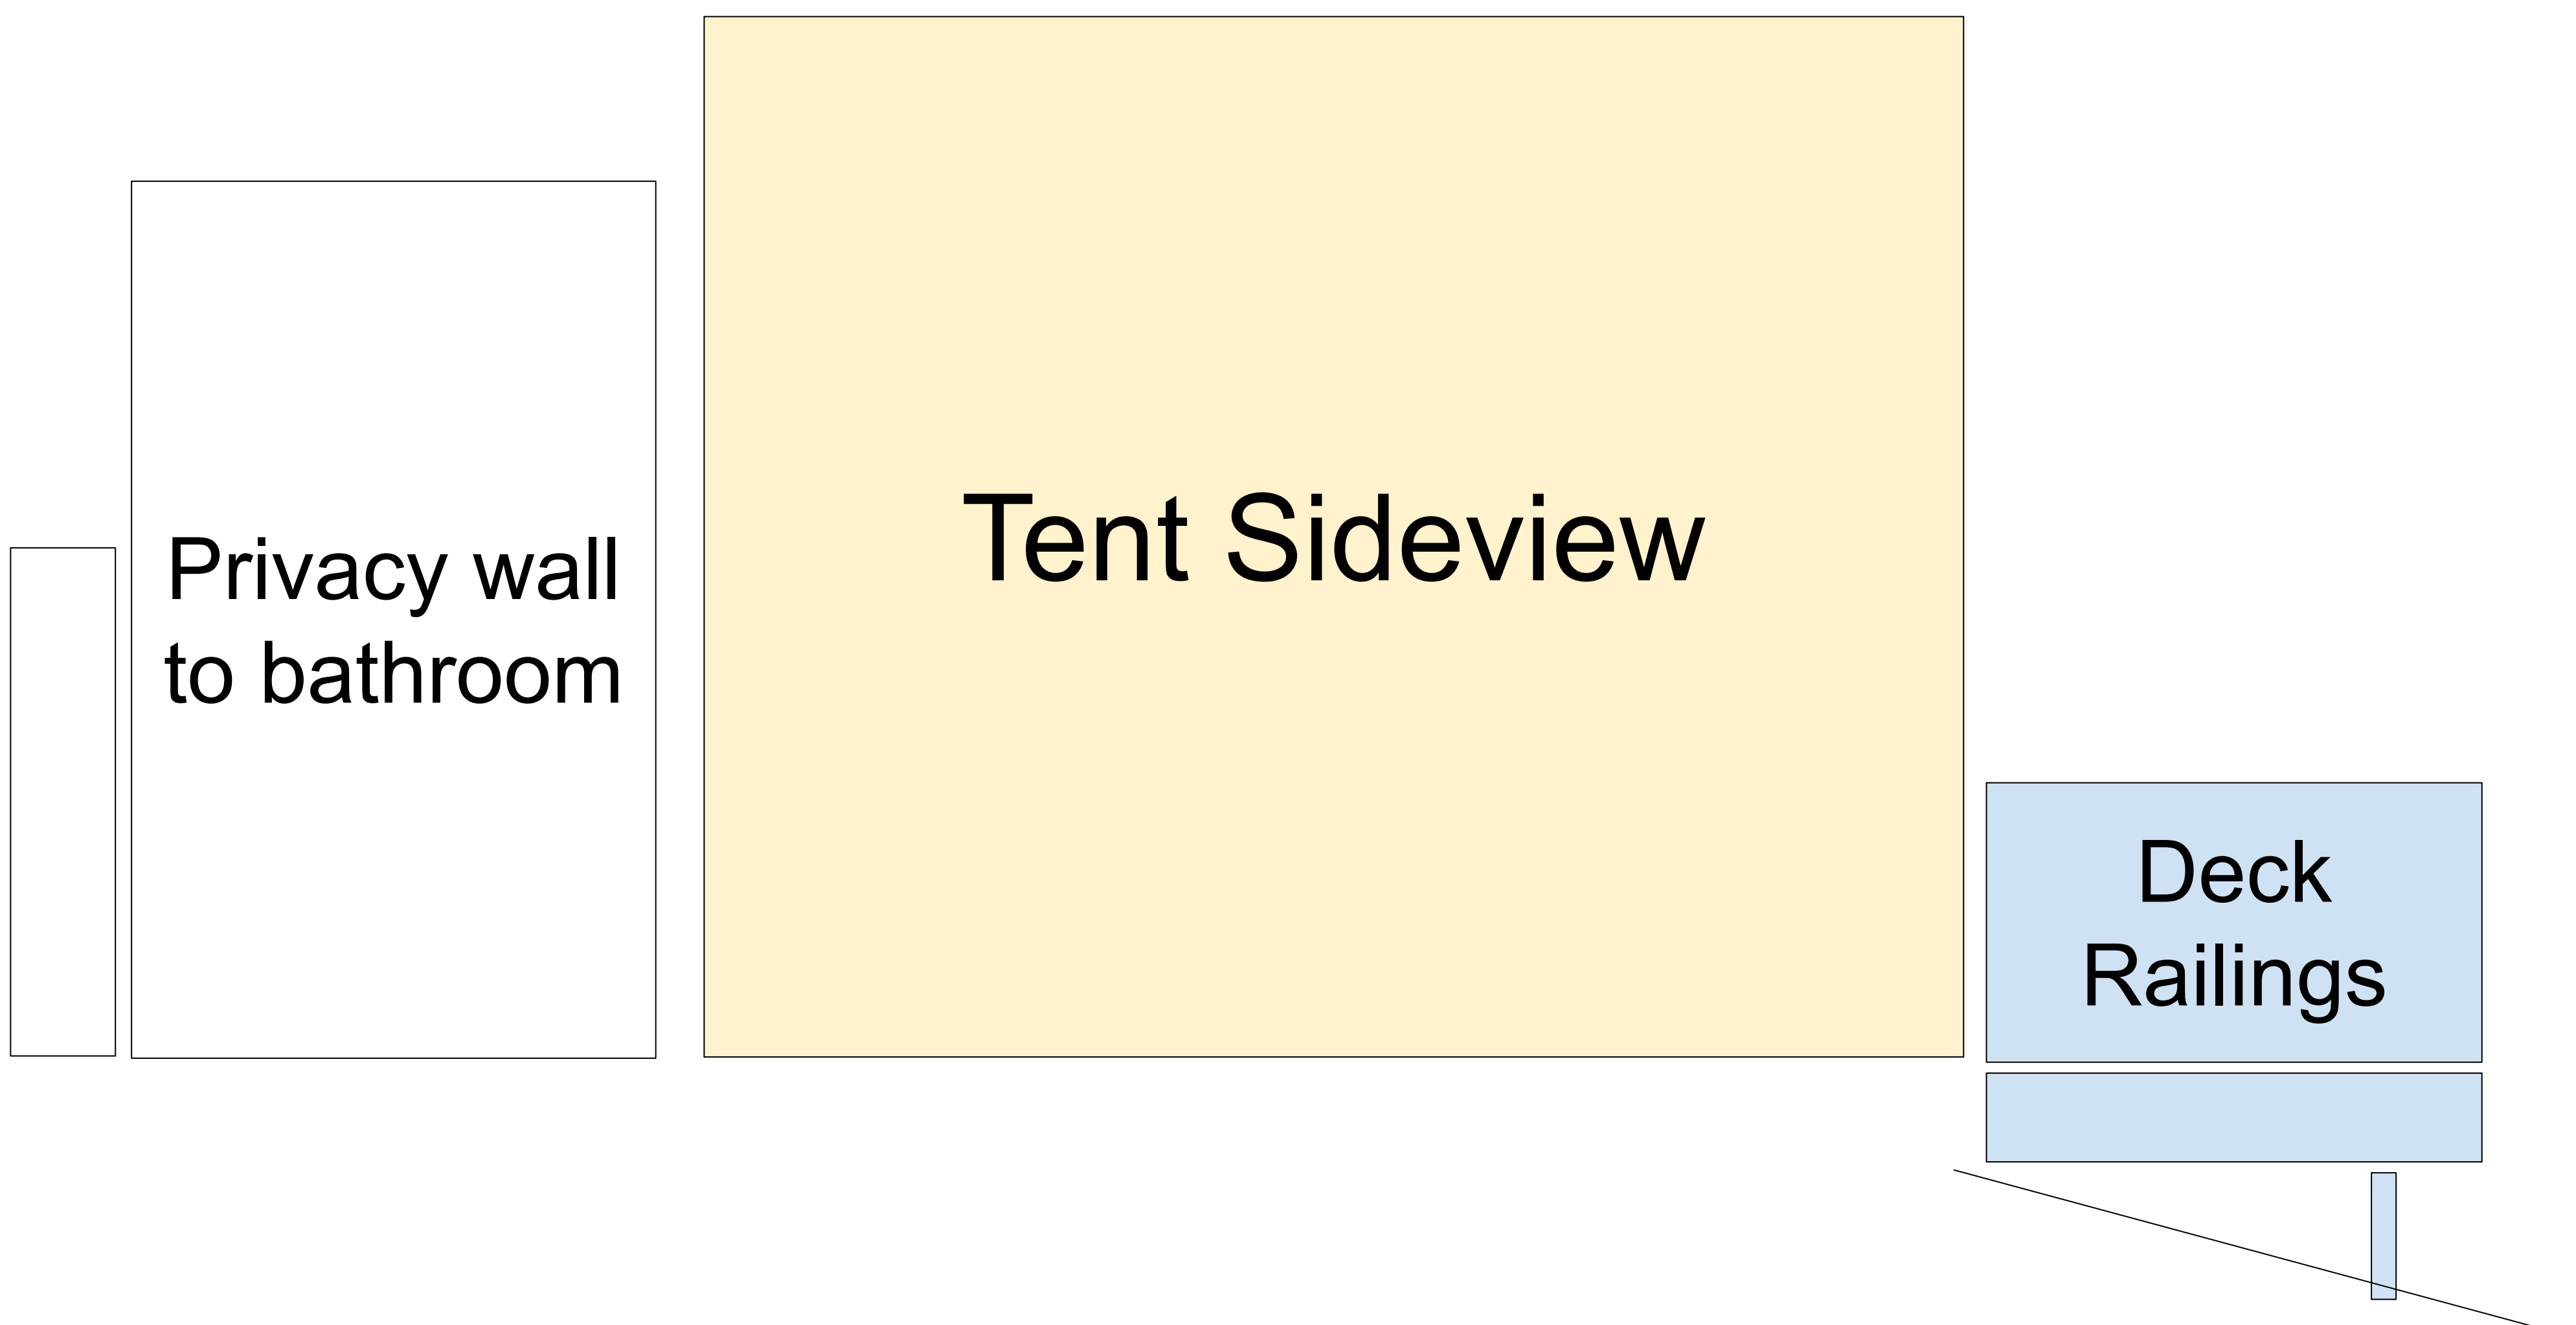

Premium Sites - Floor Plans

Premium Sites will include a front deck in front of the main platform with stairs decending to the parking spot. The tent and the back patio will be a raised bed with landscaping timbers. Site 1 will include an ADA Compliant toilet and shower, and Sites 2 and 3 will share a bathhouse of two private toilets, showers and sinks.

Parking

Premium Sites - Elevation Plans

Premium Sites will include a front deck in front of the main platform with stairs decending to the parking spot. The tent and the back patio will be a raised bed with landscaping timbers. Site 1 will include an ADA Compliant toilet and shower, and Sites 2 and 3 will share a bathhouse of two private toilets, showers and sinks.

The privacy room and tent will be on a raised bed with the deck off the front. The deck will run with the contour of the hillside. A stairwell will walk to the front deck from the parking spot.

Off-grid Sites will be placed on the ground with a platform off the front door. A mounted solar panel will provide electricity.

6x4 Floating Deck

16x16 Bell Tent

Off-grid Sites - Elevation Plans

Off-grid Sites will be placed on the ground with a platform off the front door. A mounted solar panel will provide electricity.

The Off-grid sites will be placed on a landscaped slab of gravel rock. The deck will be a small 6x4 floating deck in front of the zipper door.