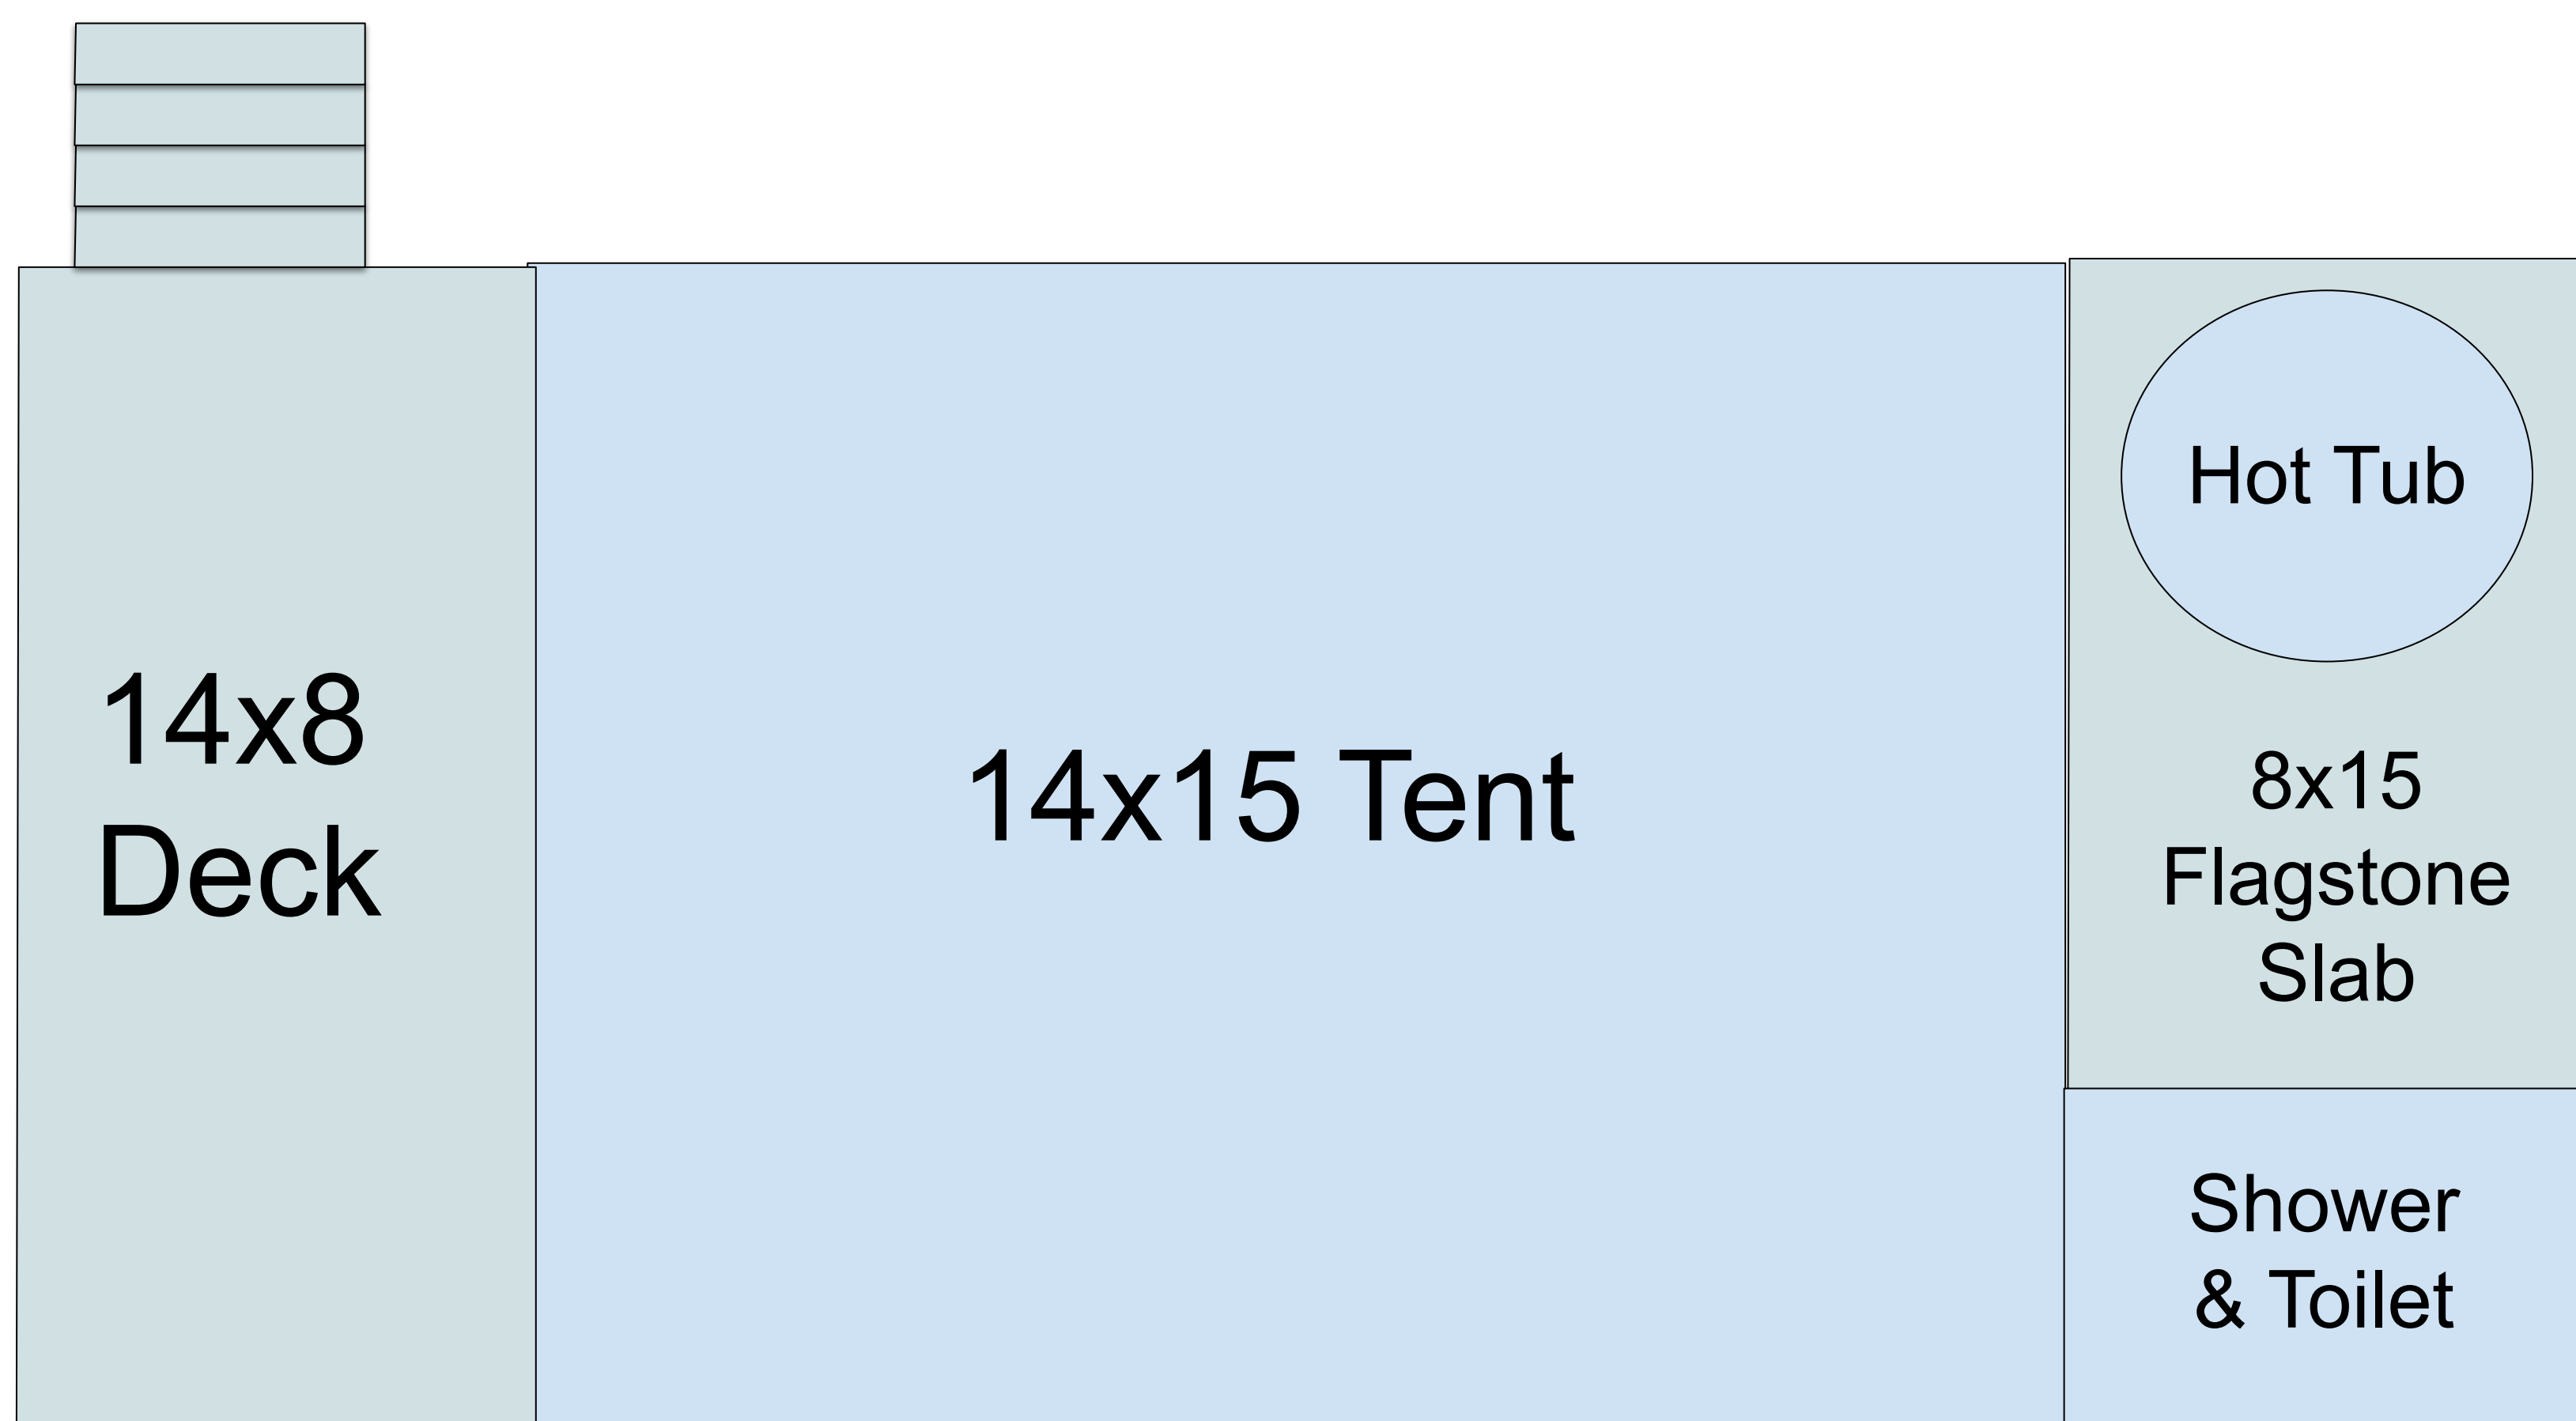

Premium Sites - Floor Plans

Premium Sites will include a front deck in front of the main platform with stairs descending to the parking spot. The back of the tent opens to a flagstone slab with bath and private hot tub. Landscaping and privacy fence will shelter the semi-outdoor bathroom.

Parking

On 14x23 Deck permitted by PPRBD

Landscaped slab into the hill behind the tent

Off-grid Sites will be placed on the ground with a platform off the front door. A mounted solar panel will provide electricity.

6x4 Floating Deck

16x16 Bell Tent