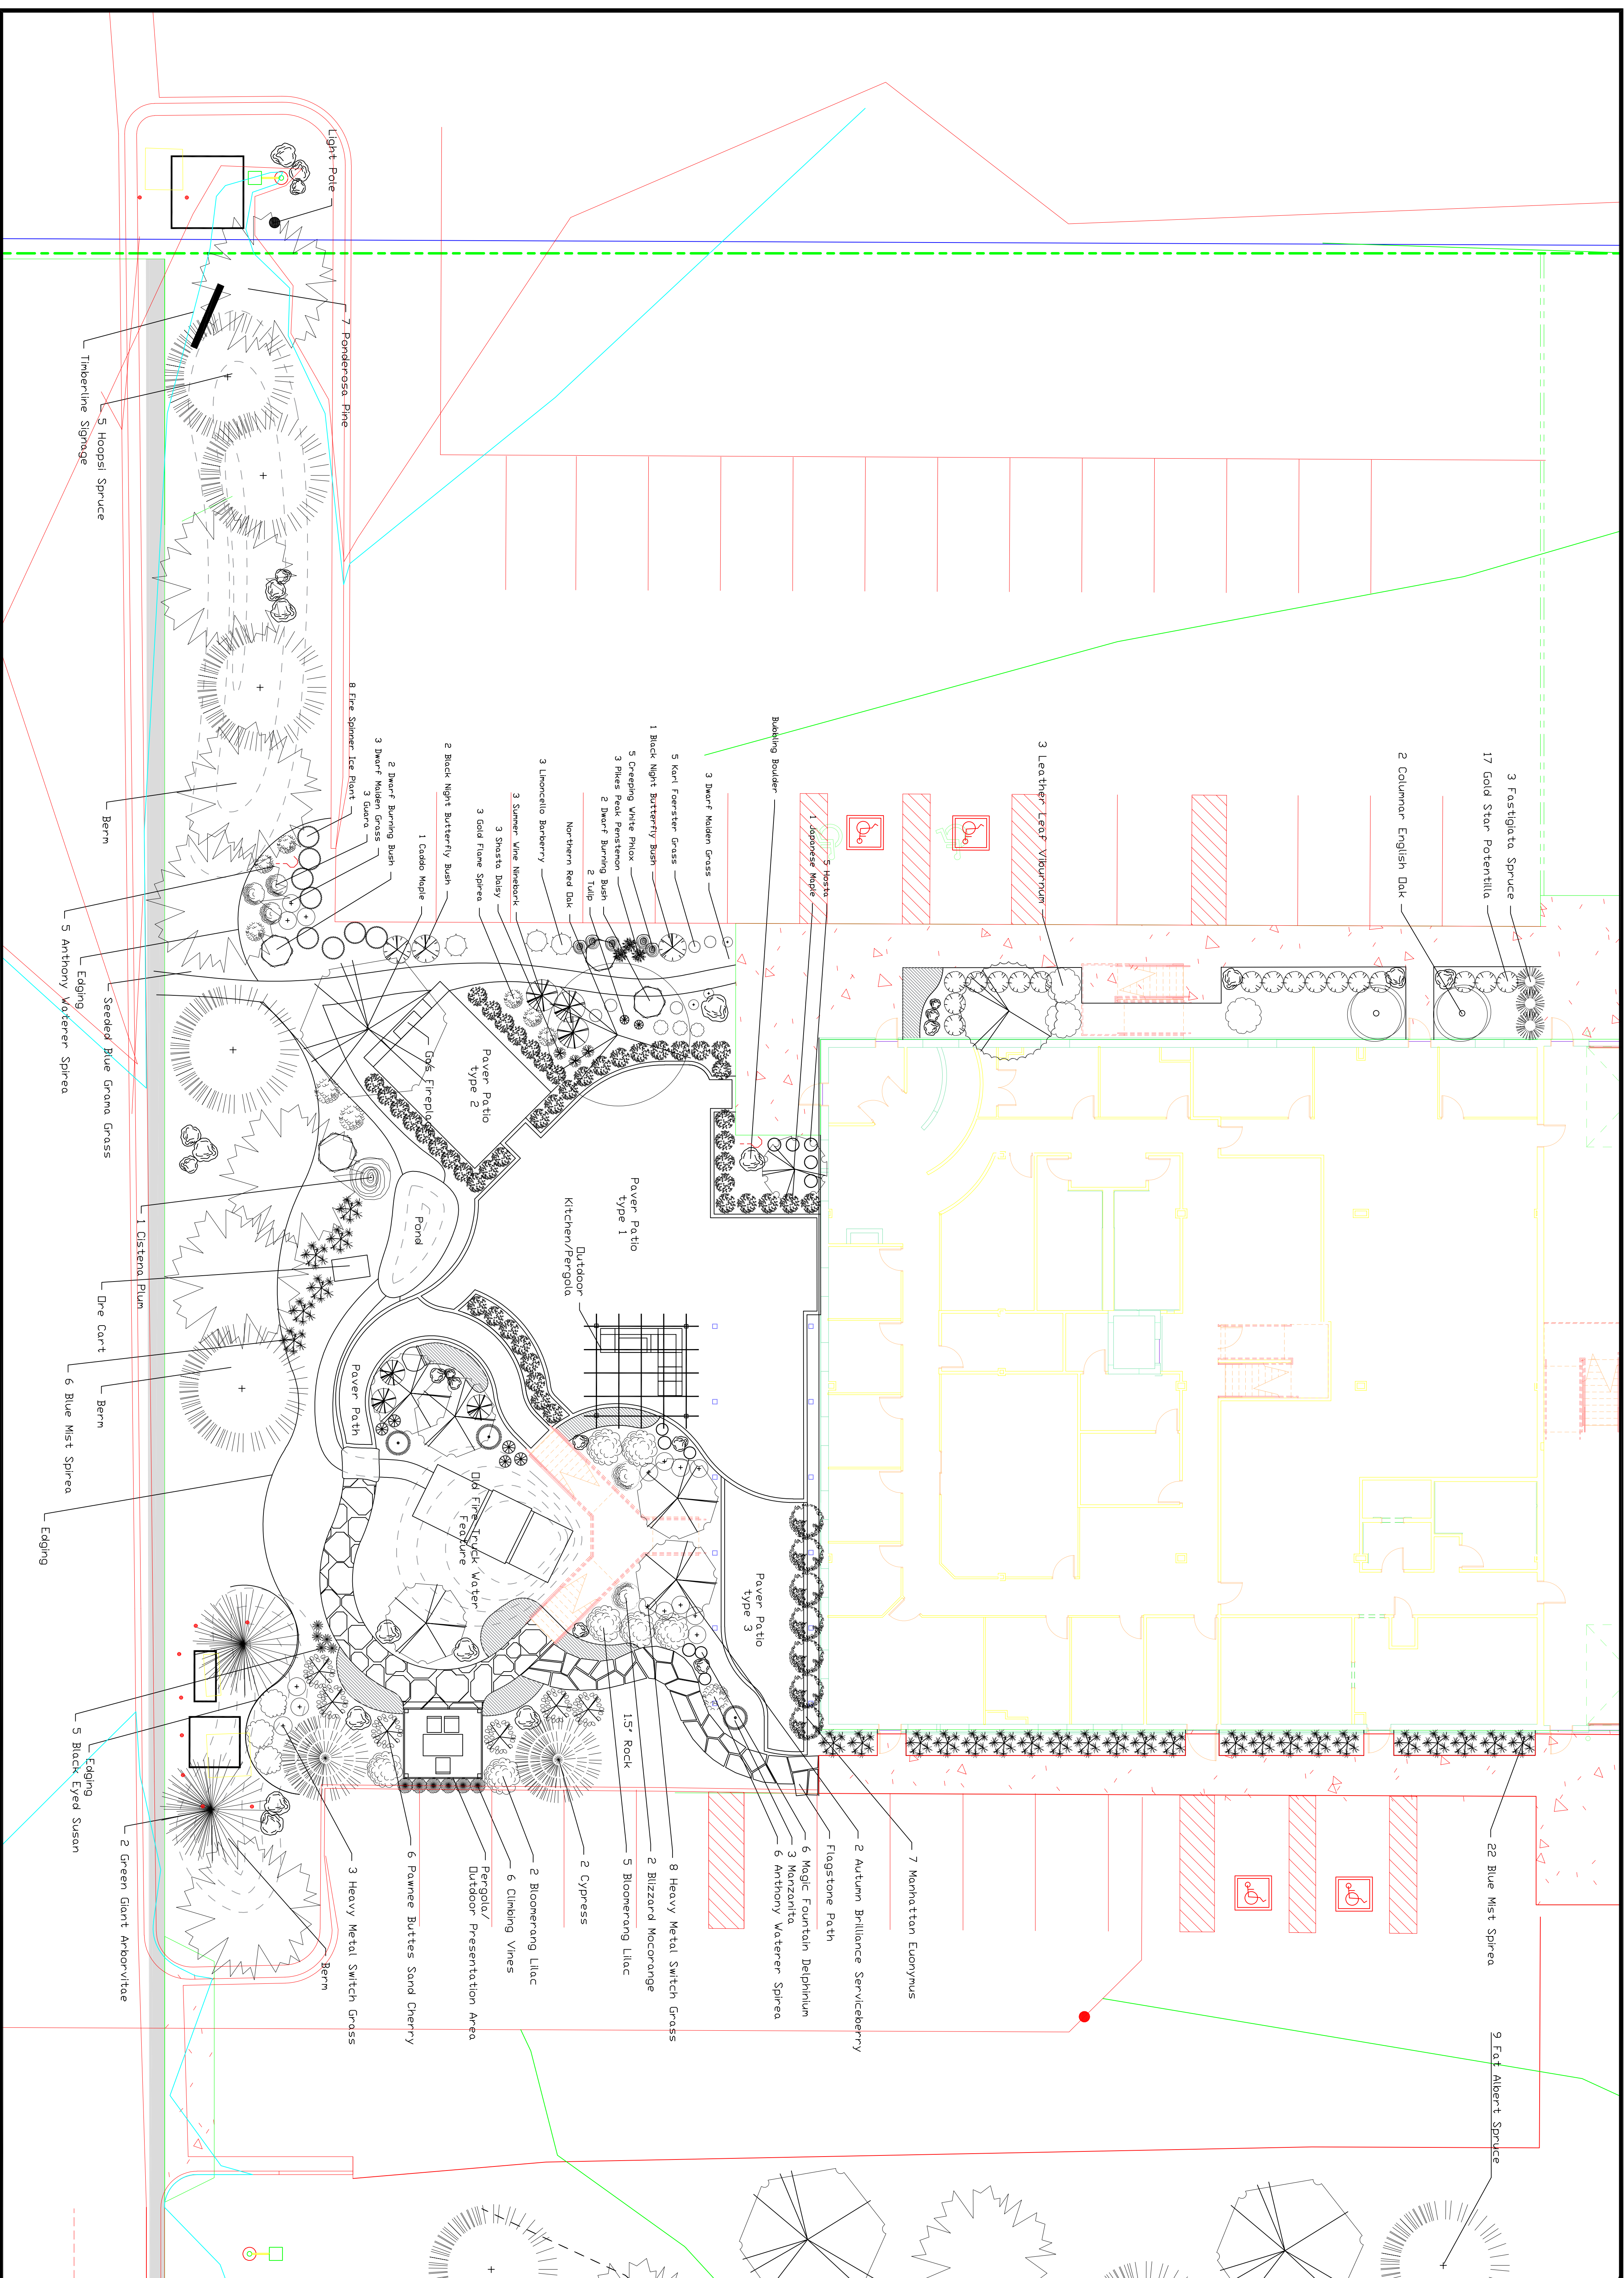

Please provide a legend with what the LDC requires for Landscaping and what is provided.

8110 Opportunity View
Colorado Springs, CO 80939
(719) 638-1000 fax (719)
638-1010

Timberline Landscaping, Inc. - Landscape Plan
8110 Opportunity View
Colorado Springs, Colorado 80939

Job #

Designed by: Elysa Engle

Date: 4.10.2019

Revised:

Scale: 1" = 10'

Drawing and the subject matter therein is the property of Timberline Landscaping, Inc. and is not to be copied or disclosed to others without the expressed written permission of Timberline Landscaping, Inc. Any such uses constitutes a purchase of design services from Timberline Landscaping, Inc.

8110 Opportunity View
 Colorado Springs, CO 80939
 (719) 638-1000 Fax (719)
 638-1010

Timberline Landscaping, Inc. - Landscape Plan
 8110 Opportunity View
 Colorado Springs, Colorado 80939

Job #

Designed by: Elysa Engle

Date: 4.10.2019

Revised:

Scale: 1" = 10'

Drawing and the subject matter therein is the property of Timberline Landscaping, Inc. and is not to be copied or disclosed to others without the expressed written permission of Timberline Landscaping, Inc. Any such uses constitutes a purchase of design services from Timberline Landscaping, Inc.