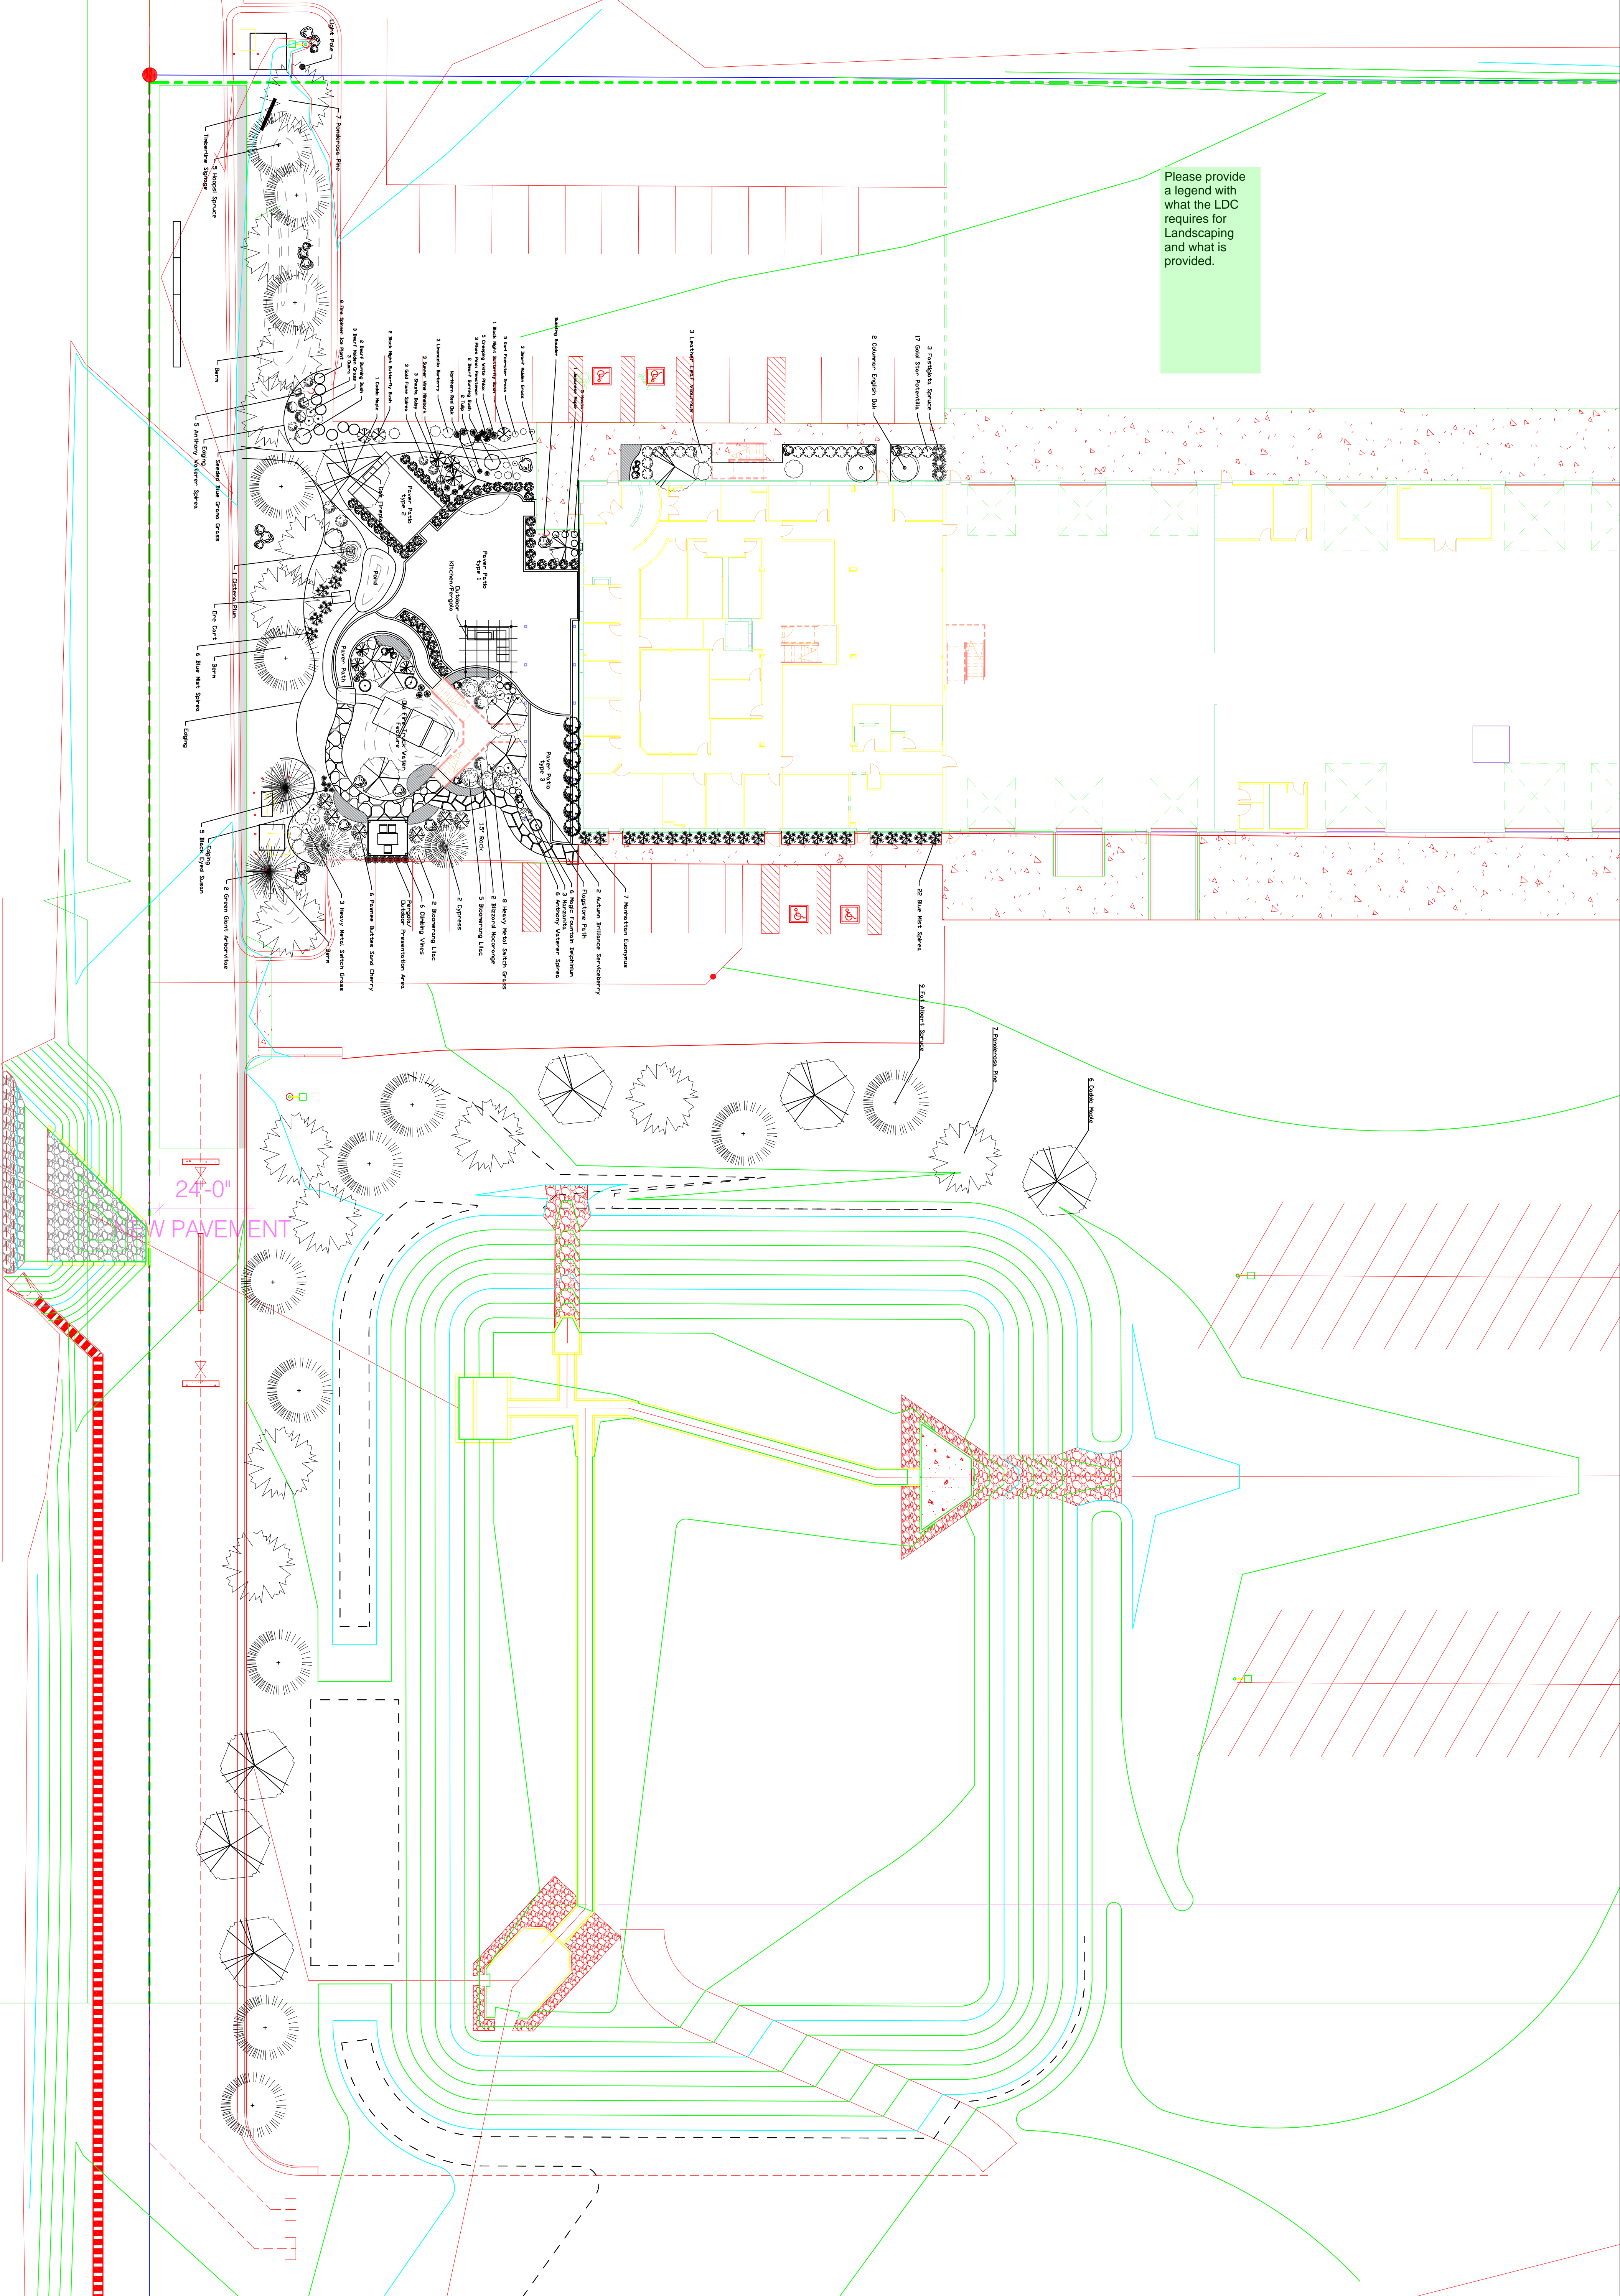

Please provide a legend with what the LDC requires for Landscaping and what is provided.

8110 Opportunity View
Colorado Springs, CO 80939
(719) 638-1000 fax (719)
638-1010

Timberline Landscaping, Inc. - Landscape Plan
8110 Opportunity View
Colorado Springs, Colorado 80939

Job #

Designed by: Elysa Engle

Date: 4.10.2019

Revised:

Scale: 1" = 10'

Drawing and the subject matter therein is the property of Timberline Landscaping, Inc. and is not to be copied or disclosed to others without the expressed written permission of Timberline Landscaping, Inc. Any such uses constitutes a purchase of design services from Timberline Landscaping, Inc.

8110 Opportunity View
 Colorado Springs, CO 80939
 (719) 638-1000 Fax (719)
 638-1010

Timberline Landscaping, Inc. - Landscape Plan
 8110 Opportunity View
 Colorado Springs, Colorado 80939

Job #

Designed by: Elysa Engle

Date: 4.10.2019

Revised:

Scale: 1" = 10'

Drawing and the subject matter therein is the property of Timberline Landscaping, Inc. and is not to be copied or disclosed to others without the expressed written permission of Timberline Landscaping, Inc. Any such uses constitutes a purchase of design services from Timberline Landscaping, Inc.