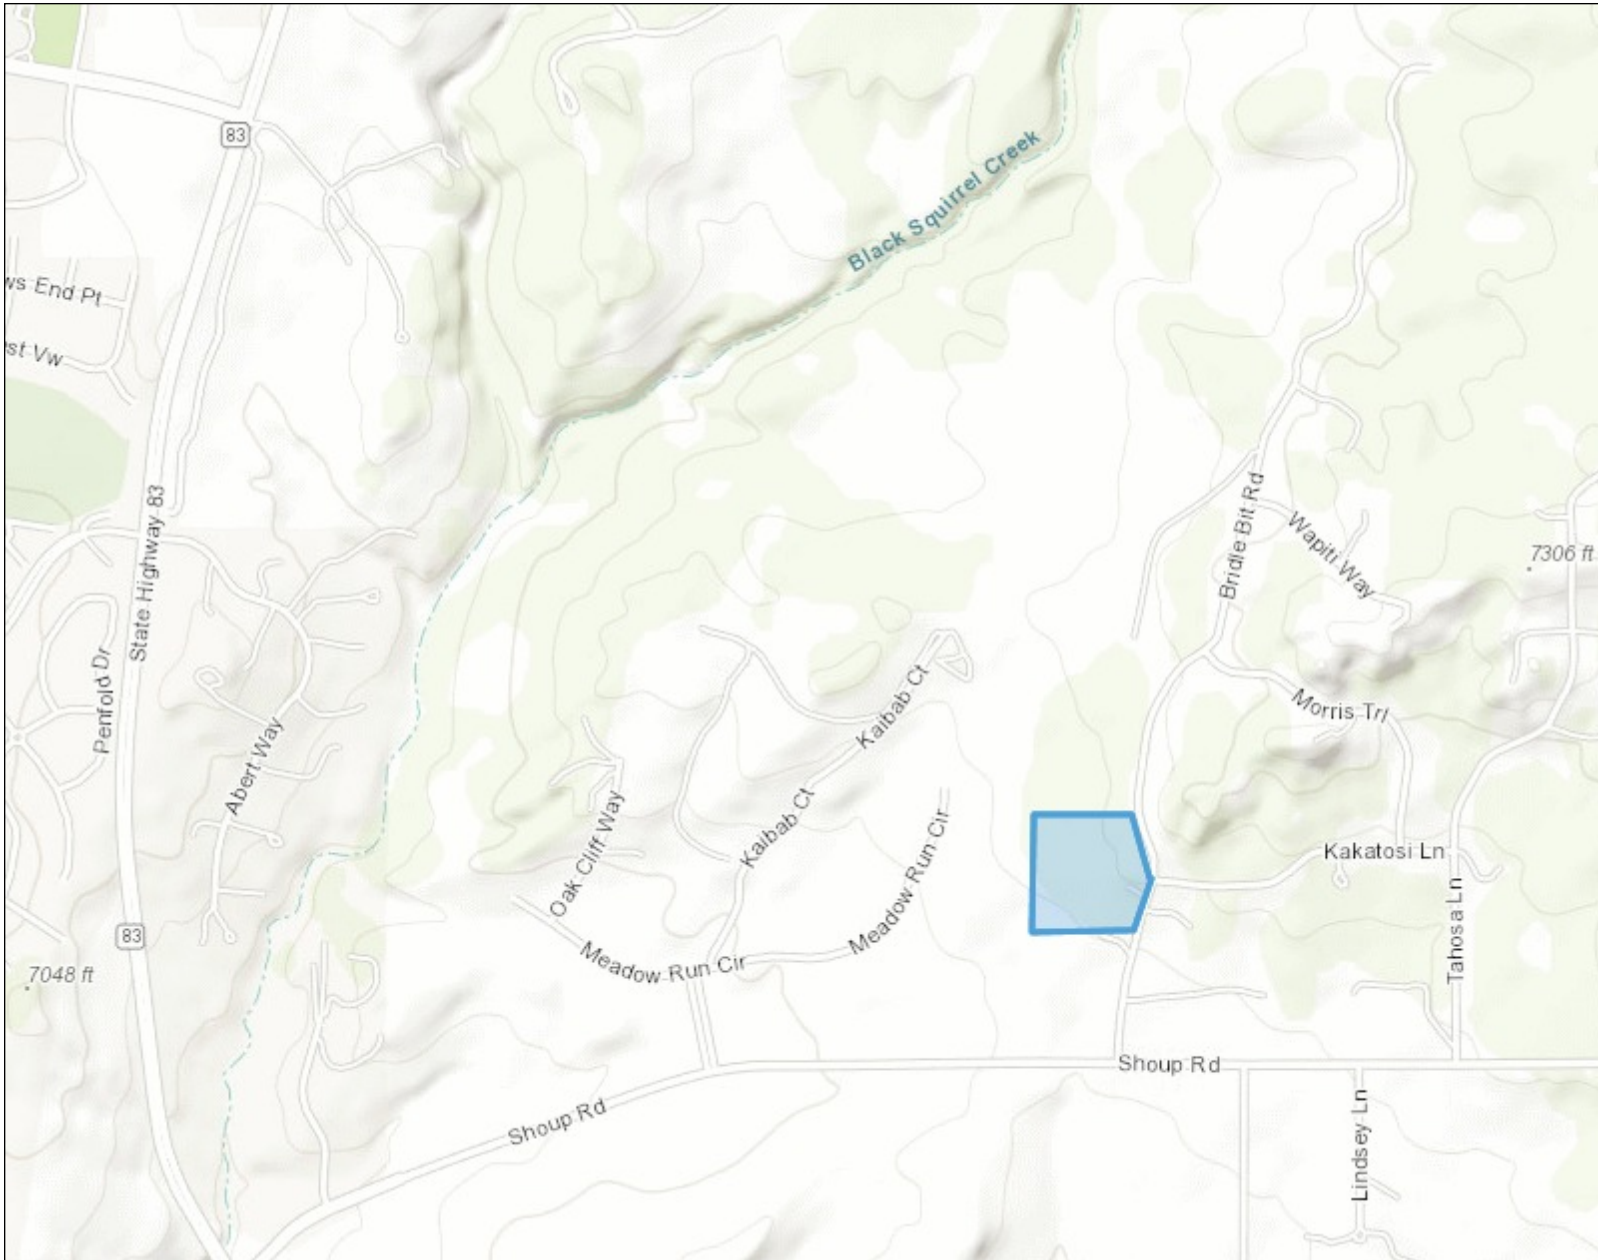

CDSS

Colorado's Decision Support Systems

PROPERTY LOCATION

Legend

County

Location

Notes

12730 Bridle Bit Road
SE1/4 SE1/4 Sec10 T12S R66W

2,339 0 1,169 2,339 Feet

1: 14,032

This product is for informational purposes and may not have been prepared for, or be suitable for legal, engineering, or surveying purposes. Users of this information should review or consult the primary data and information sources to ascertain the usability of the information.