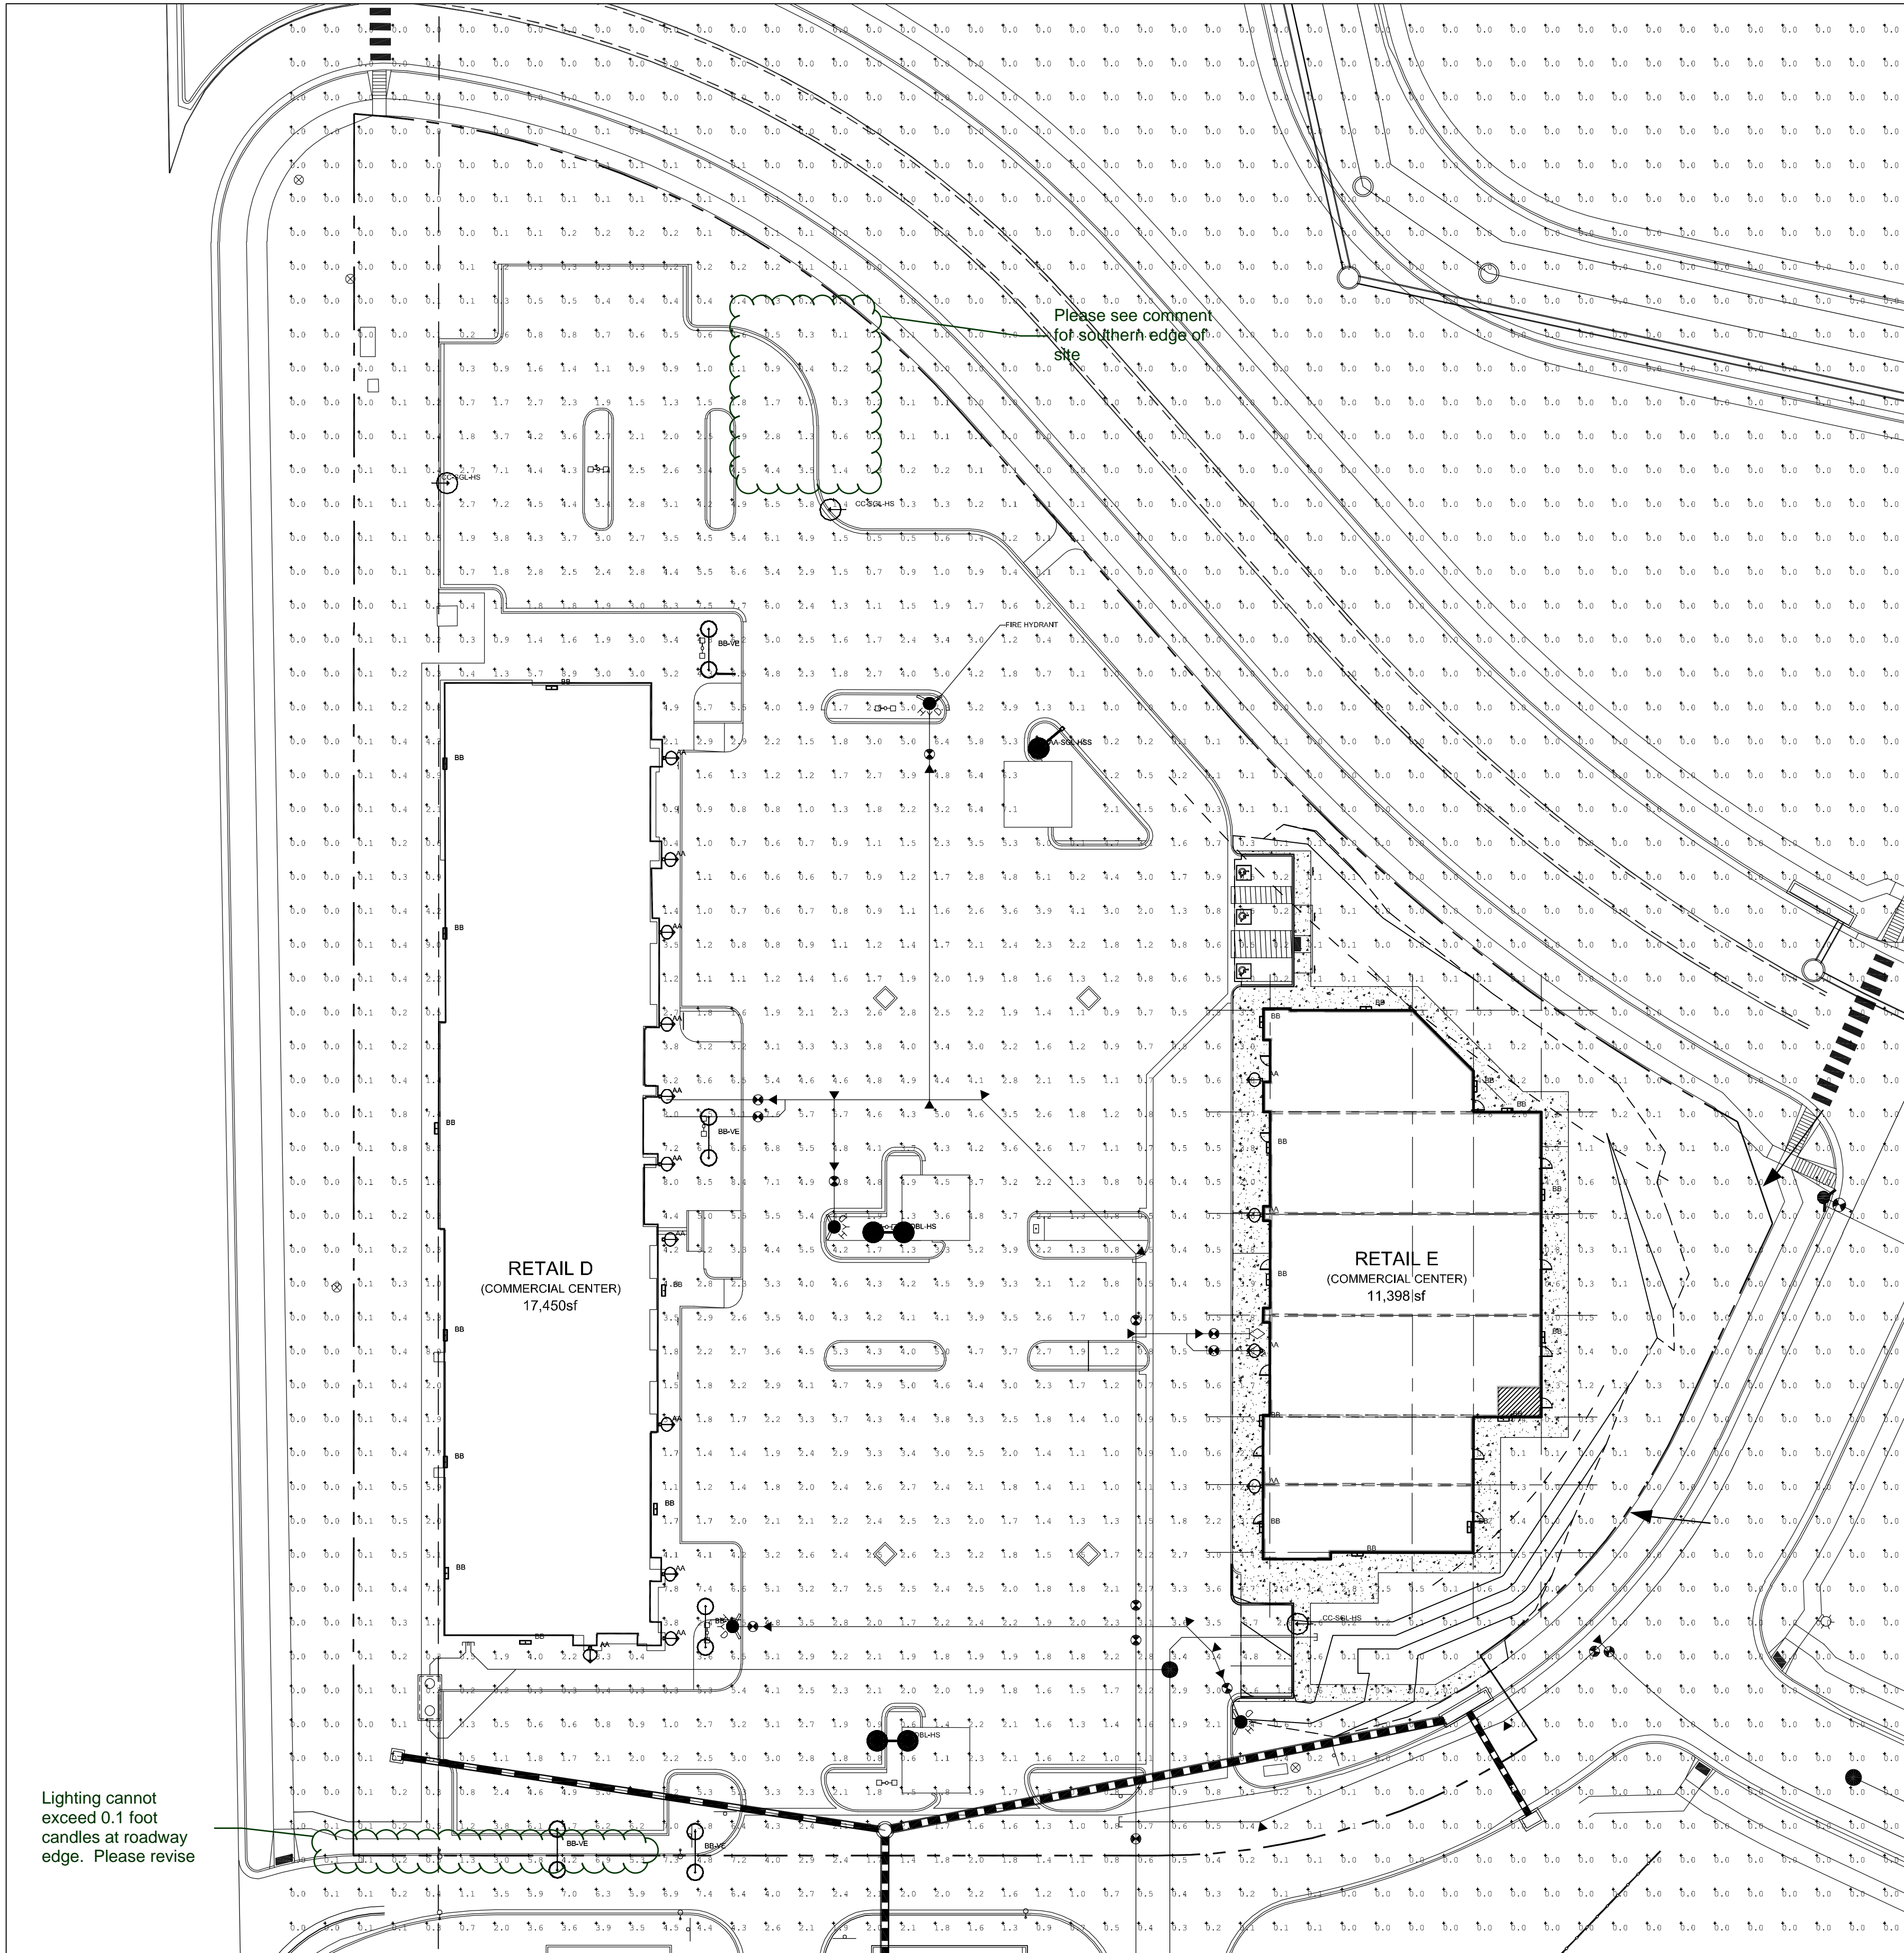

THE SHOP'S AT MERIDIAN RANCH

FILING NO. 1, LOT 4

PHOTOMETRIC PLAN

EL PASO COUNTY, COLORADO.
FALCON, COLORADO

Lighting cannot exceed 0.1 foot candles at roadway edge. Please revise

Luminaire Schedule	Qty	Label	Arrangement	Total Lamp Lumens	LLF	Description	Lum. Watts	Total Watts
AA	15	AA	SINGLE	0.900	N.A.	UCS-STR-12LED-NW	28.3	283.5
BB	23	BB	SINGLE	0.900	N.A.	VWPH4L30-730-T3-SDGL-OPT-EDD-UNV	35.7	357
AA-DBL	2	AA-DBL	BACK-BACK	0.900	N.A.	2B/CC253P70-96L4K	216.9	1735.2
AA-SGL	1	AA-SGL	SINGLE	0.900	N.A.	1A/CC253P70-96L4K	216.9	650.7
BB-VE	7	BB-VE	BACK-BACK	0.900	N.A.	2-UCM-ANG-T3-32LED-4K-700-AWT	71.3	998.2001

Specifications:
• Max. Height: 10' to 14' 6"

Ordering Code:
AA-SGL-4K

KIM LIGHTING 25" Arm
Type: AA-SGL-4K

Meridian Ranch
Type: AA-SGL-4K
KIM 1A/CC253P70-96L4K™/DB/NO
Voltage: 120V/60Hz/1000VA/1000W

25" Arm
Type: AA-SGL-4K

Specifications:
• Max. Height: 10' to 14' 6"

Ordering Code:
AA-SGL-4K

KIM LIGHTING 25" Arm Mounted, Curvilinear, PFC/Fluor™ LED
Type: AA-DBL

Meridian Ranch
Type: AA-DBL
KIM 2B/CC253P70-96L4K™/DB/NO
Voltage: 120V/60Hz/1000VA/1000W