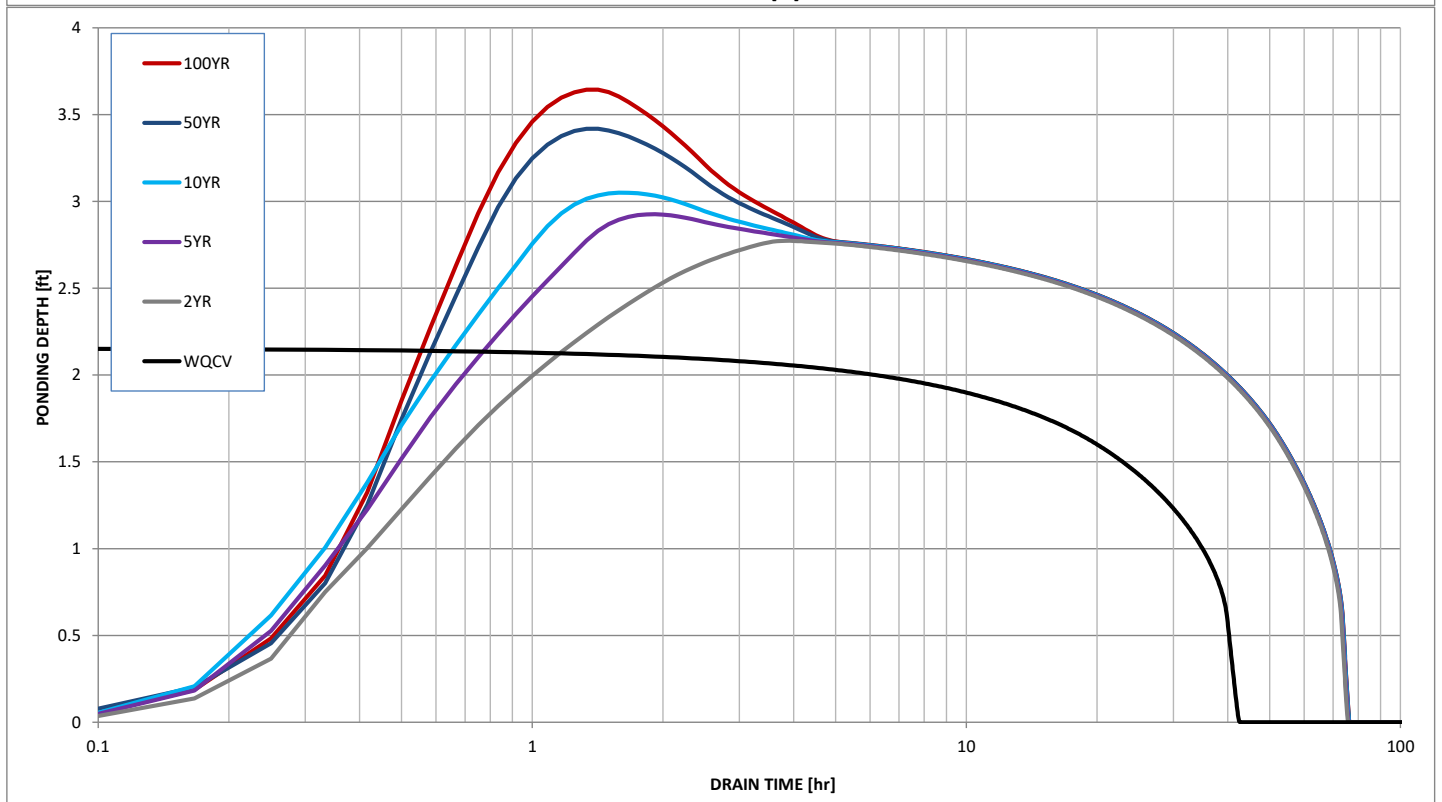

Stormwater Detention and Infiltration Design Data Sheet

Stormwater Detention and Infiltration Design Data Sheet