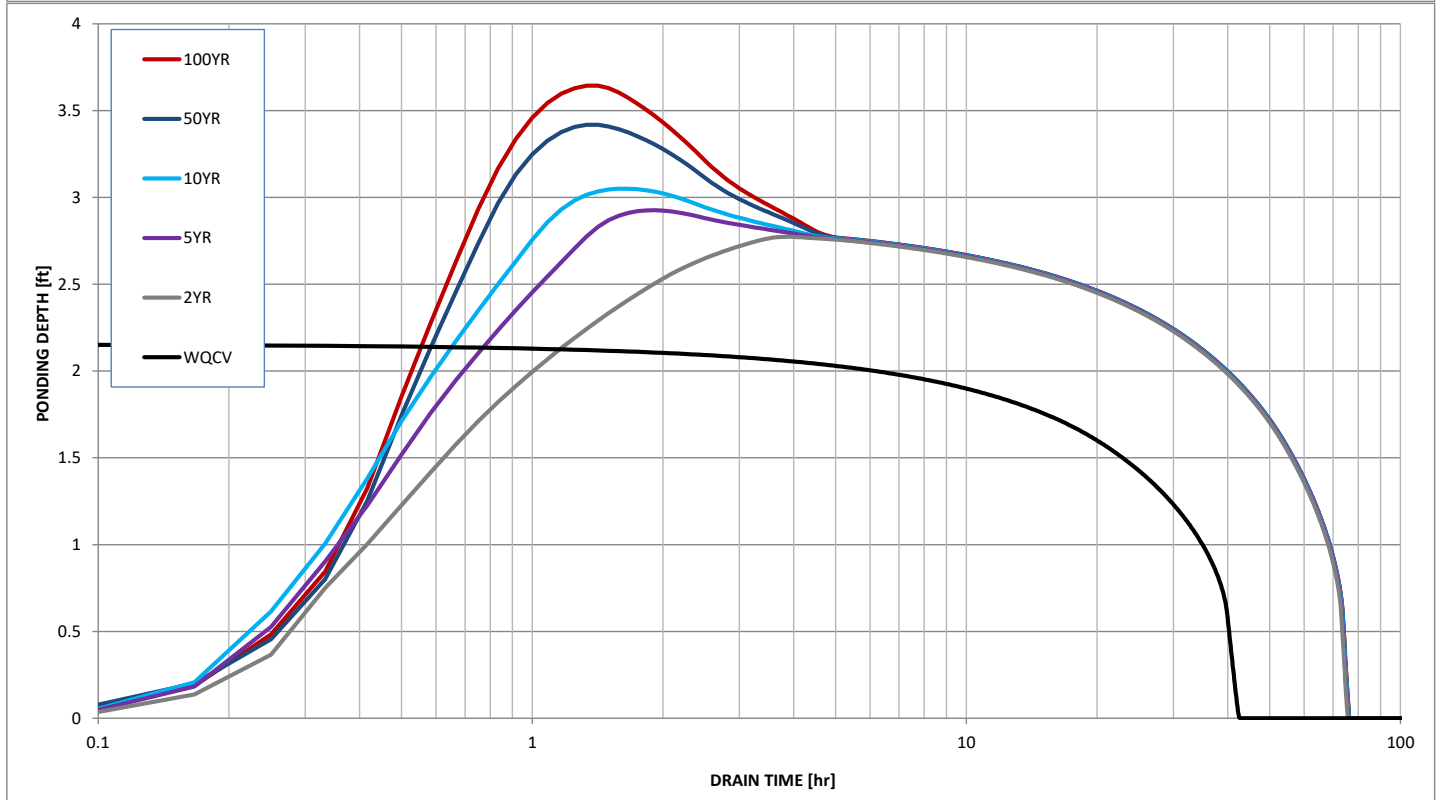

Stormwater Detention and Infiltration Design Data Sheet

Stormwater Detention and Infiltration Design Data Sheet