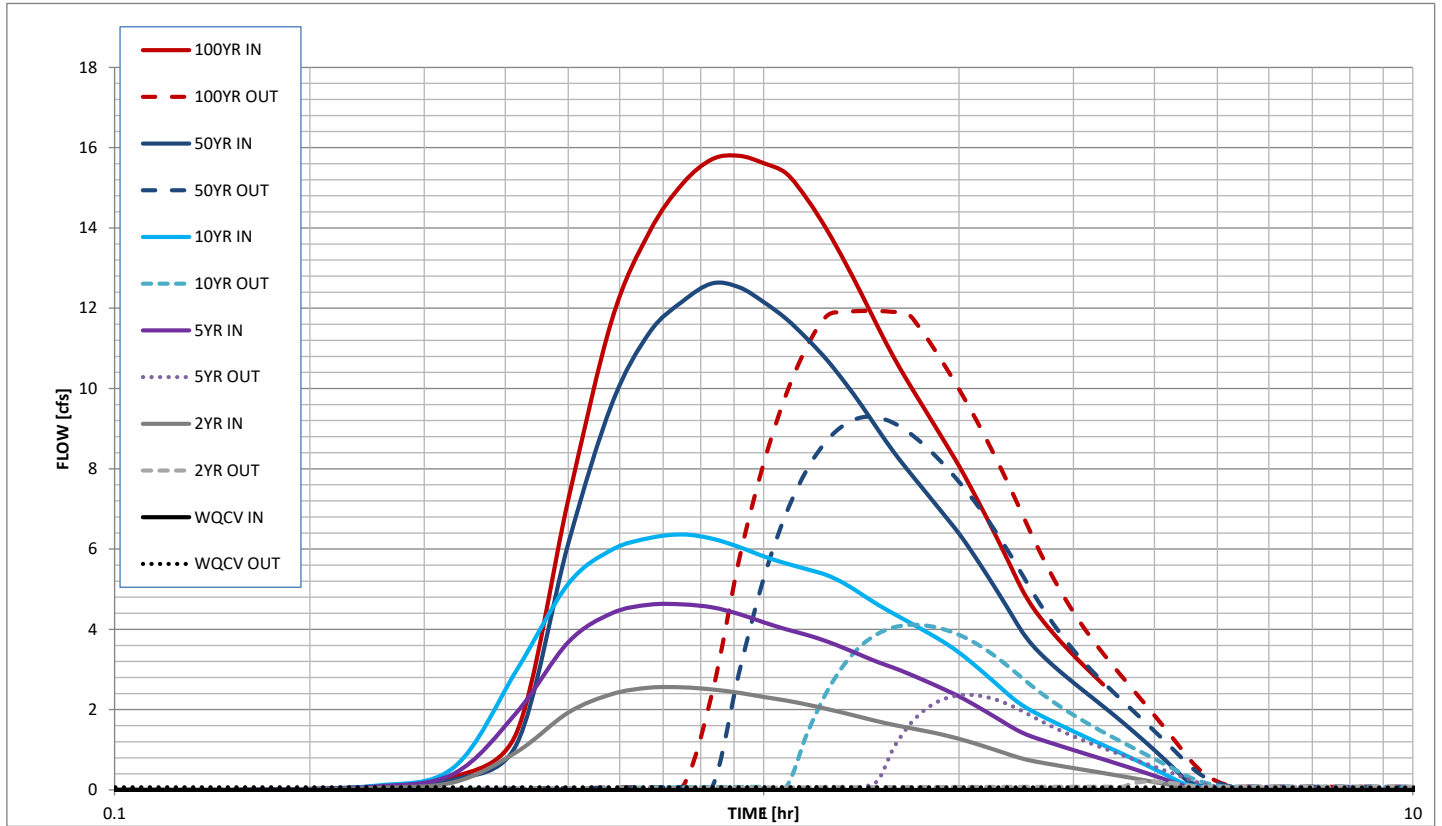

Stormwater Detention and Infiltration Design Data Sheet

Stormwater Detention and Infiltration Design Data Sheet