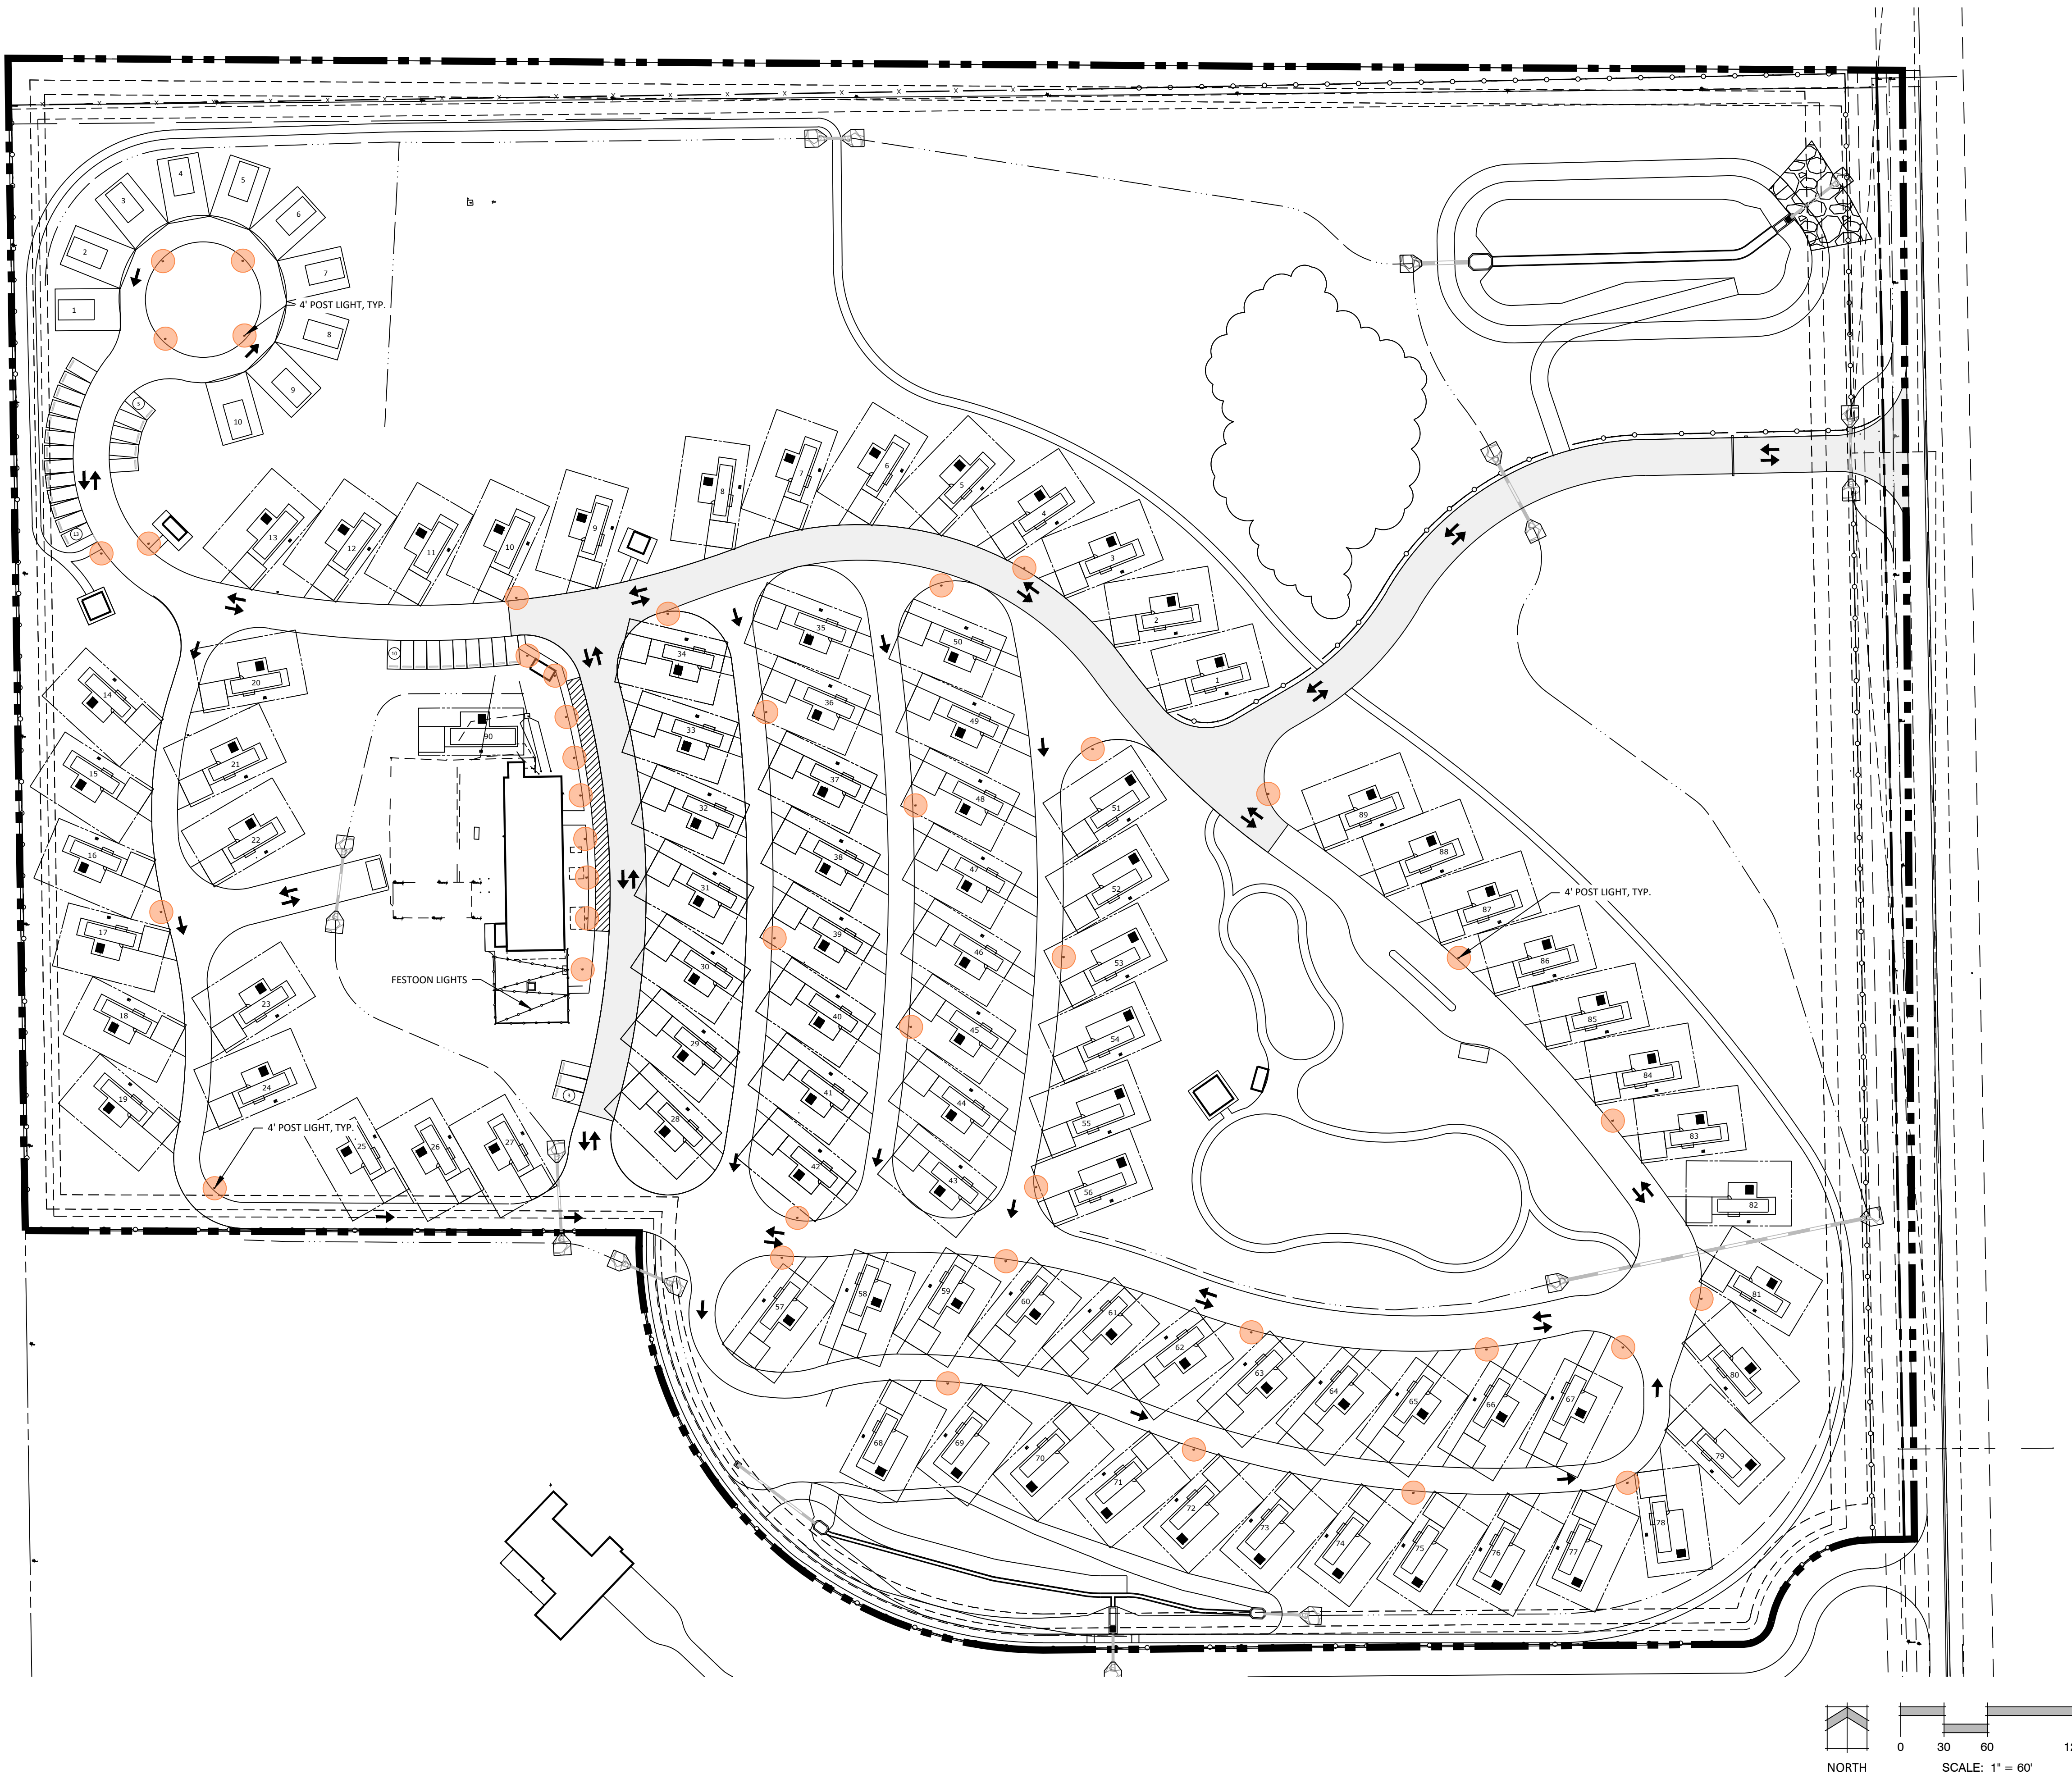

# LAZY Y ROCKIN' J RVP

SOUTHEAST QUARTER OF SECTION 7, TOWNSHIP 12 SOUTH, RANGE 63 WEST OF THE 6TH PRINCIPAL MERIDIAN, EL PASO COUNTY, COLORADO  
SITE DEVELOPMENT PLAN

N.E.S. Inc.  
619 N. Cascade Avenue, Suite 200  
Colorado Springs, CO 80903  
Tel. 719.471.0073  
Fax 719.471.0267  
www.nescolorado.com  
© 2012. All Rights Reserved.

Lazy Y  
Rockin' J RVP  
SITE DEVELOPMENT PLAN /  
FINAL LANDSCAPE PLAN

12960 N Peyton Hwy  
Peyton, CO 80831

DATE: 9/13/2024  
PROJECT MGR: A. BARLOW  
PREPARED BY: J. SMITH

SITE  
DEVELOPMENT  
PLAN

LIGHTING PLAN