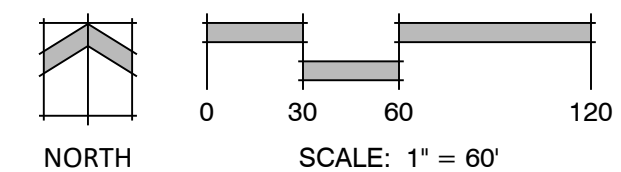

# LAZY Y ROCKIN' J RVP

SOUTHEAST QUARTER OF SECTION 7, TOWNSHIP 12 SOUTH, RANGE 63 WEST OF THE 6TH PRINCIPAL MERIDIAN, EL PASO COUNTY, COLORADO  
SITE DEVELOPMENT PLAN

N.E.S. Inc.  
619 N. Cascade Avenue, Suite 200  
Colorado Springs, CO 80903  
Tel. 719.471.0073  
Fax 719.471.0267  
www.nescolorado.com  
© 2012. All Rights Reserved.