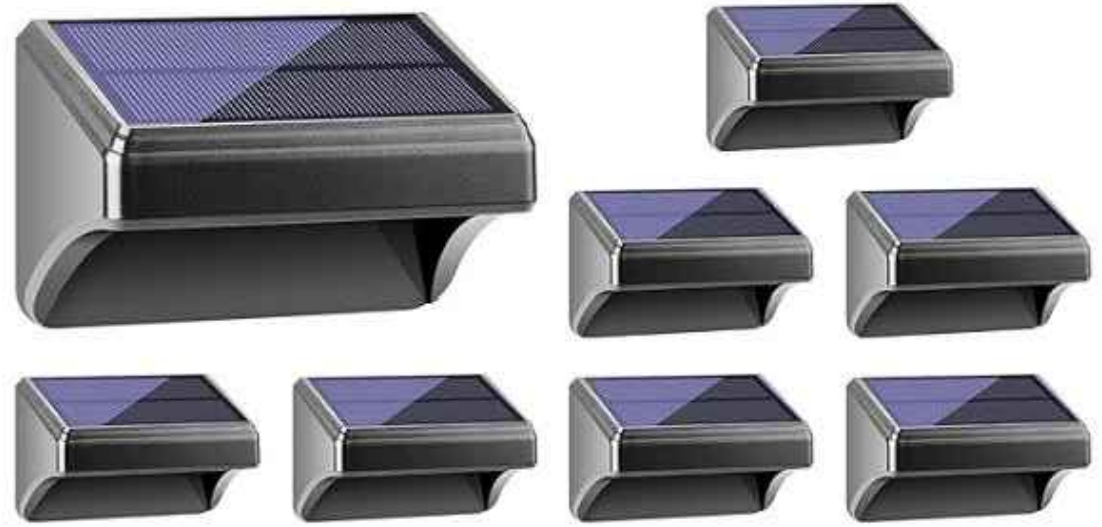

BRIDIKA SOLAR LIGHT | MODEL # QS31012

Product Features

- Tivoli's next evolution of Litesphere delivers a robust specification-grade strand with factory molded standard spacing for consistent quality from start to finish
- Litesphere 2.0 design provides optional suspended mounting or a twist-off cap for surface applications
- 12V DC Low voltage system for long runs
- IP67
- cULus
- 3 Year warranty

Light Shades

HAT

SHADE-HT-BK-BK-8
Light Shade - HAT
8.2" Black Top, Black Bottom
Weight: 0.36 lb

SHADE-HT-BK-BK-13"
Light Shade - HAT
13.2" Black Top, Black Bottom
Weight: 1.04 lb

SHADE-HT-BK-CO-13"
Light Shade - HAT
13.2" Black Top, Copper Bottom
Weight: 1.04 lb

*Consult factory for lead time and MOQ

DISH

SHADE-DS-BK-BK-10
Light Shade - DISH
10.2" Black Top, Black Bottom
Weight: 0.72 lb

FLOWER

SHADE-FL-BK-BK-10
Light Shade - FLOWER
10.2" Light Shade, Black Top, Black Bottom
Weight: 0.72 lb

SHADE-FL-BK-BK-13
Light Shade - FLOWER
13.2" Light Shade, Black Top, Black Bottom
Weight: 1.10 lb

Accessories

SHADE-LSZADP-XX-01 2.0 Light Shade Adapter
X = BK (Black), WH (White)
PVC Black Adapter - Sold Individually

SHADE-LSZADP-XX-25 2.0 Light Shade Adapter
X = BK (Black), WH (White)
PVC Black Adapter Kit - Sold in packs of 25

SHADE-LSZADP-XX-50 2.0 Light Shade Adapter
X = BK (Black), WH (White)
PVC Black Adapter Kit - Sold in packs of 50

Dimensions

Dimensions

2.5" x 3.8"

Tivoli, LLC reserves the right to modify this specification without prior notice.
Copyright © Tivoli 10/18/21

Page 2 of 11

www.tivolilighting.com | tel: 714-957-6101 | fax: 714-427-3458

P:\Scott and Dede Simin\Longhorn Acres\Drainage\Planning\DP\13\13_RVP_SDP.dwg (LIGHTING DETAILS) 9/16/2024 9:30:46 AM jsmith

PLANNER / LANDSCAPE ARCHITECT
IN ASSOCIATION WITH
STAMP
ISSUE INFO
SHEET TITLE

Lazy Y
Rockin' J RVP
SITE DEVELOPMENT PLAN /
FINAL LANDSCAPE PLAN
12960 N Peyton Hwy
Peyton, CO 80831
DATE: 9/13/2024
PROJECT MGR: A. BARLOW
PREPARED BY: J. SMITH

DATE:	BY:	DESCRIPTION:

LIGHTING PLAN

17

17 OF 17