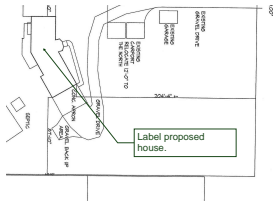

Markup Summary

dskendall (2)

Subject: Callout
Page Label: 1
Lock: Unlocked
Author: dskendall
Date: 12/18/2018 12:10:26 PM
Color: ■

Label proposed house.

Subject: Text Box
Page Label: 1
Lock: Unlocked
Author: dskendall
Date: 12/18/2018 12:11:47 PM
Color: ■

Show setbacks from closest structures to property lines.

Show utility lines connecting from meters.

Make the measurement lines dashed so they are different from the structure lines.