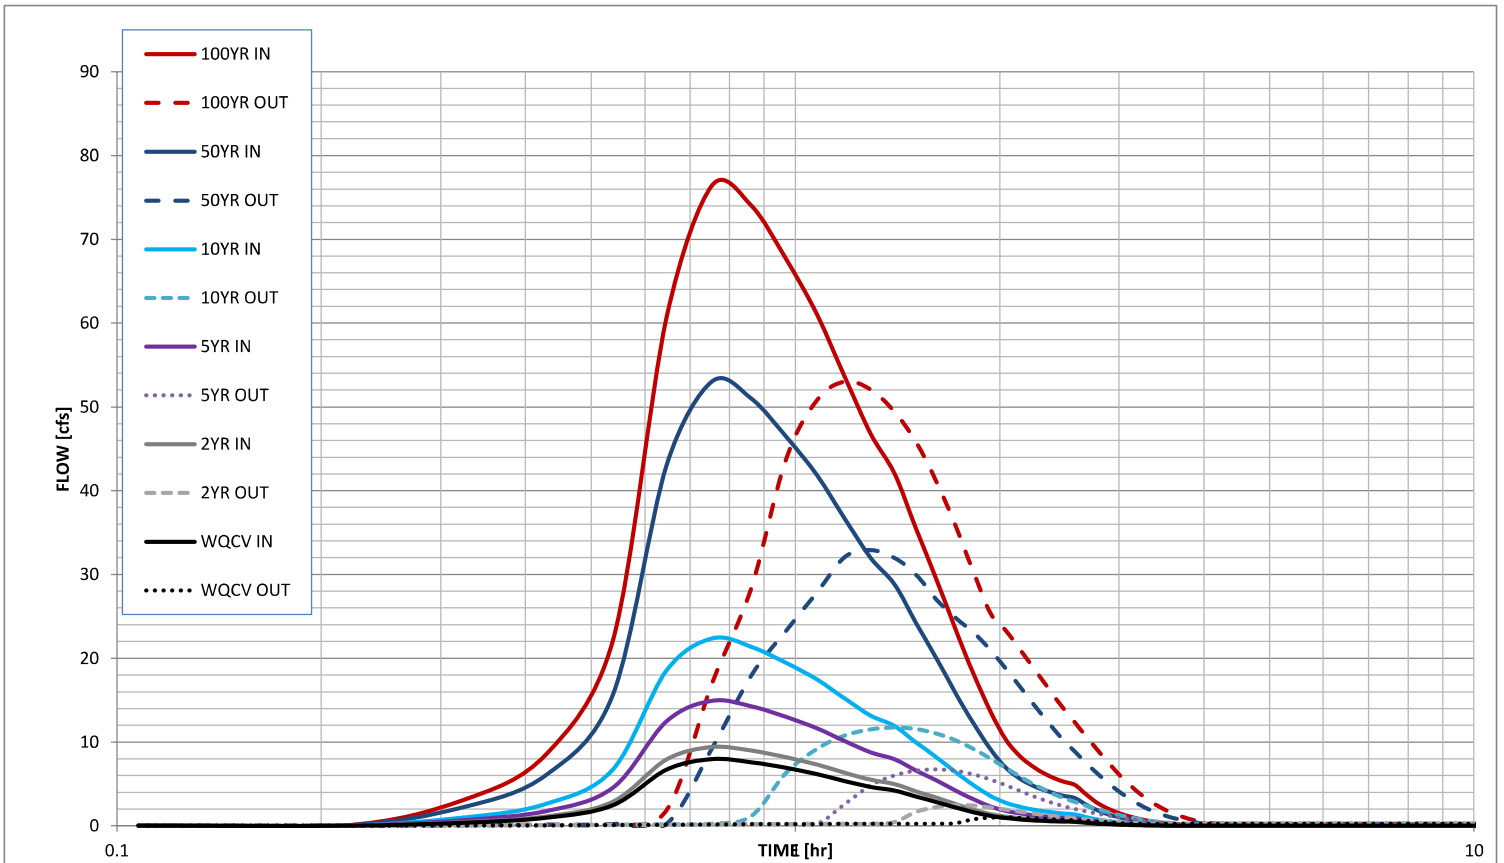

Stormwater Detention and Infiltration Design Data Sheet

Stormwater Detention and Infiltration Design Data Sheet

Stormwater Detention and Infiltration Design Data Sheet