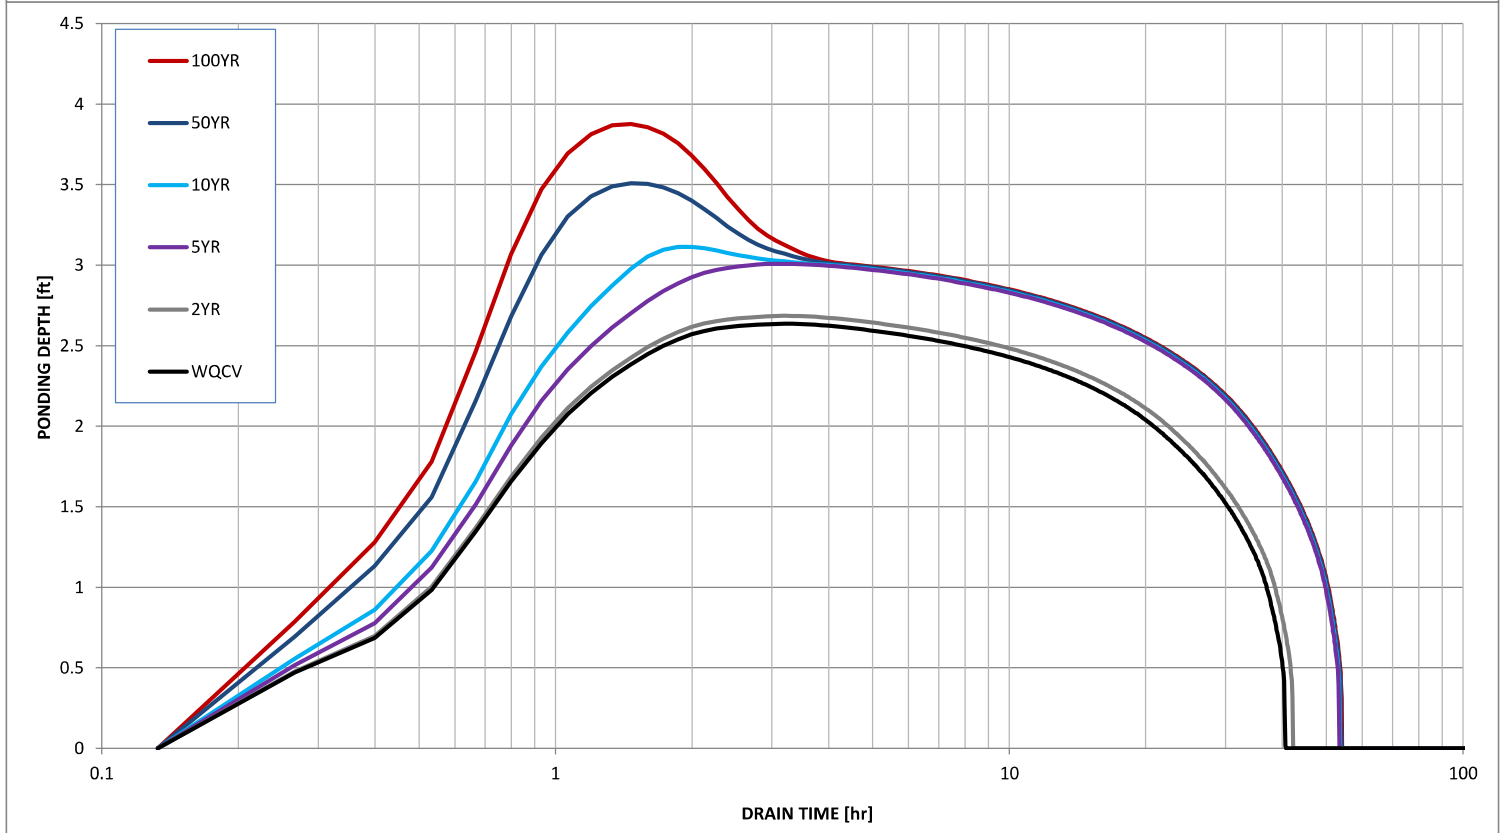

Stormwater Detention and Infiltration Design Data Sheet

Stormwater Detention and Infiltration Design Data Sheet

Stormwater Detention and Infiltration Design Data Sheet