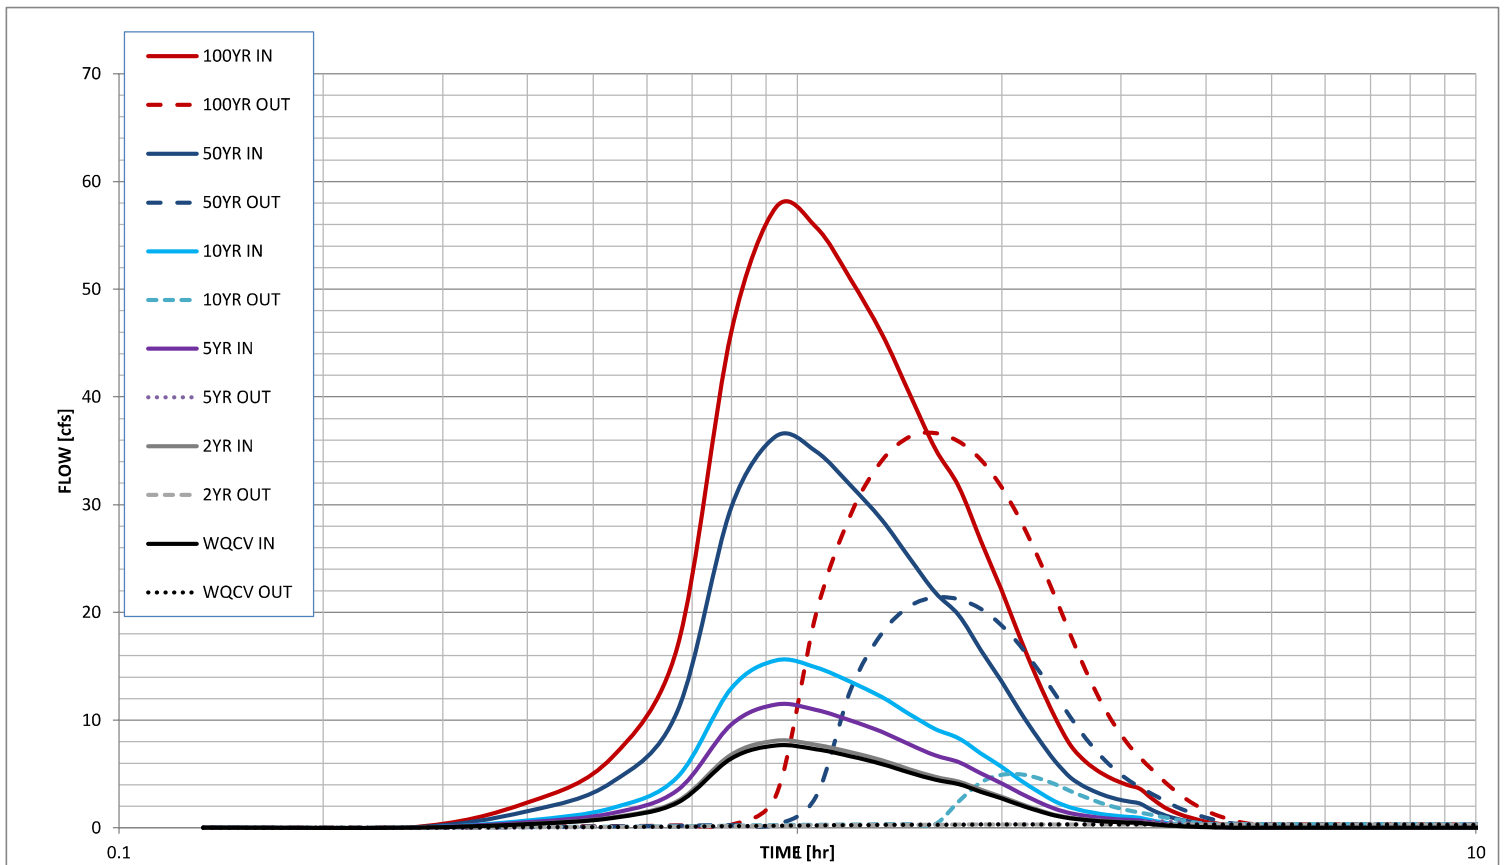

Stormwater Detention and Infiltration Design Data Sheet

Stormwater Detention and Infiltration Design Data Sheet

Stormwater Detention and Infiltration Design Data Sheet