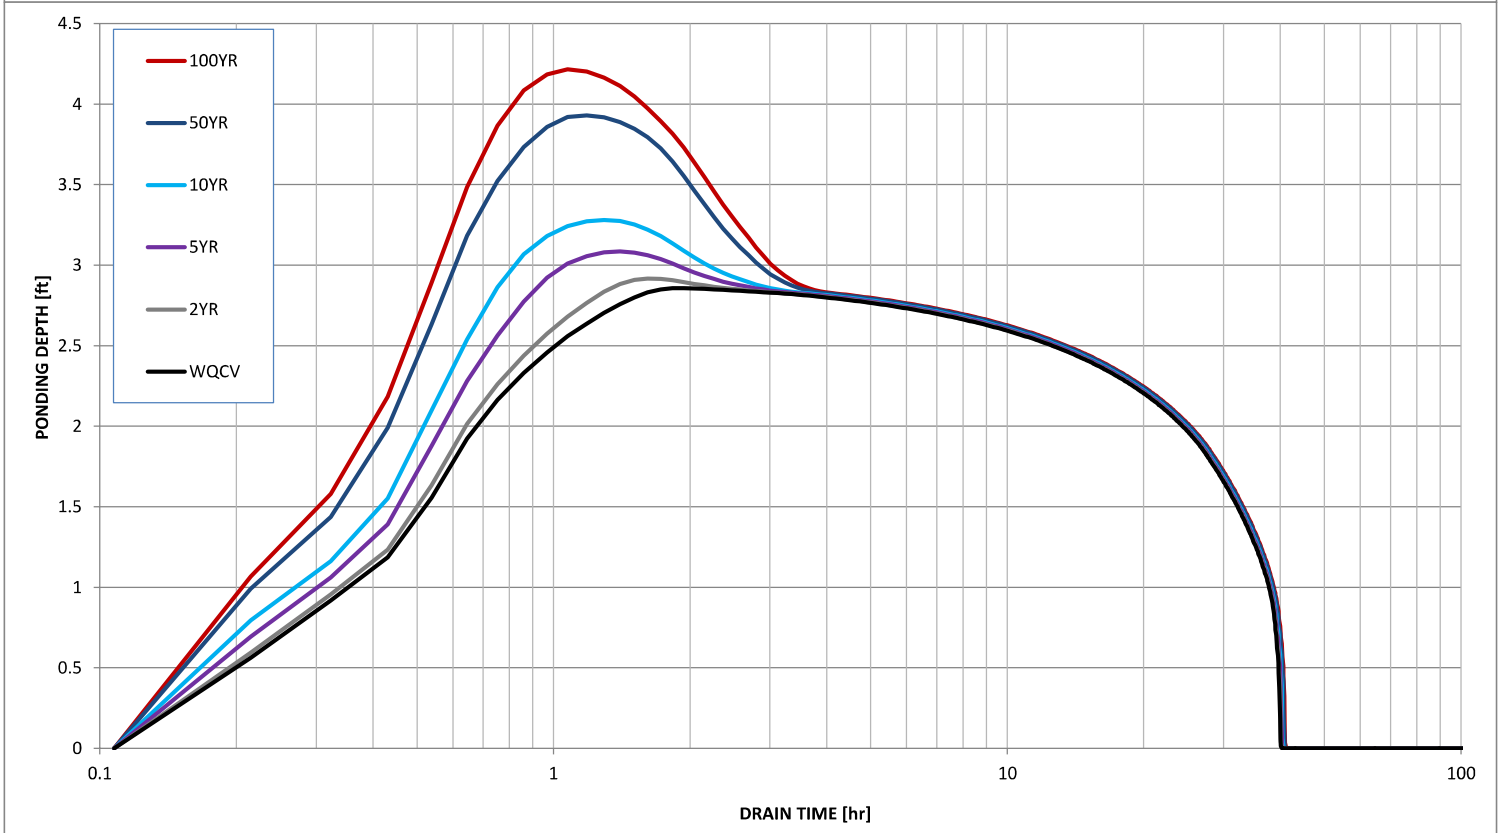

Stormwater Detention and Infiltration Design Data Sheet

Stormwater Detention and Infiltration Design Data Sheet

Stormwater Detention and Infiltration Design Data Sheet