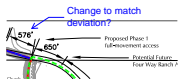

ENG-PUDSP21010-R4-TIS.pdf Markup Summary

21 (1)

Subject: Callout
Page Index: 21
Date: 5/25/2022 5:07:59 PM
Author: dsdrice
Color: ■
Layer:
Space:

Maximize turn bay length?

32 (3)

Subject: Callout
Page Index: 32
Date: 5/25/2022 5:46:30 PM
Author: dsdrice
Color: ■
Layer:
Space: