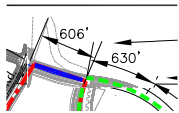

ENG-PUDSP21010-R4-TIS.pdf Markup Summary

21 (1)

Subject: Callout
Page Index: 21
Date: 5/25/2022 5:07:59 PM
Author: dsdrice
Color: ■
Layer:
Space:

Maximize turn bay length?

32 (3)

Subject: Callout
Page Index: 32
Date: 5/25/2022 5:46:30 PM
Author: dsdrice
Color: ■
Layer:
Space:

Change to match deviation?

Subject: Snapshot
Page Index: 32
Date: 5/25/2022 5:48:18 PM
Author: dsdrice
Color: ■
Layer:
Space:

521

Subject: Snapshot
Page Index: 32
Date: 5/25/2022 5:49:20 PM
Author: dsdrice
Color: ■
Layer:
Space: