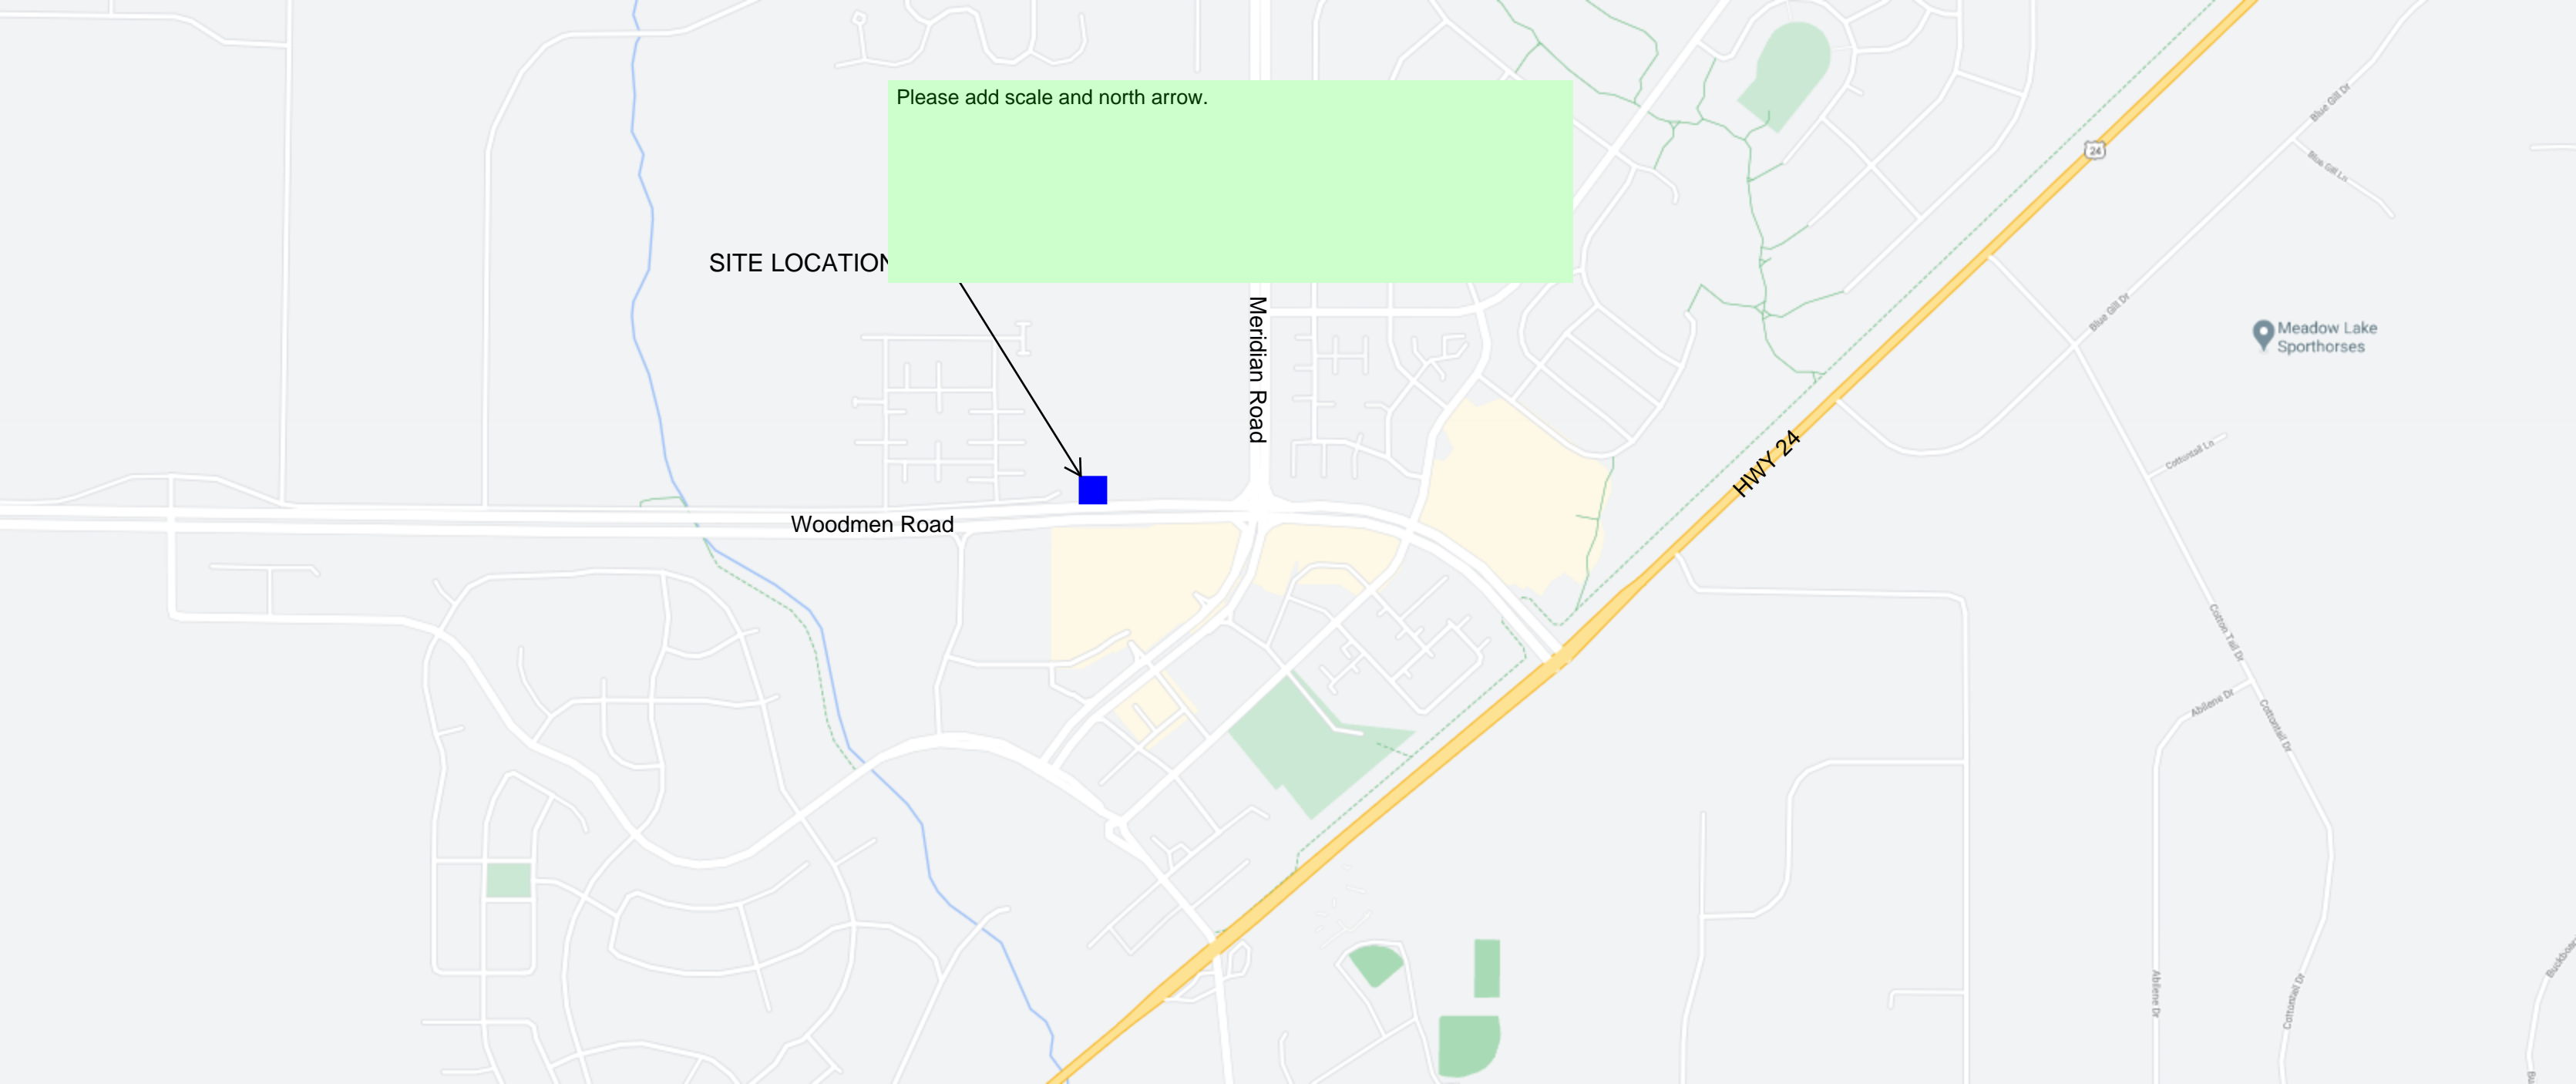

Please add scale and north arrow.

SITE LOCATION

Woodmen Road

Meridian Road

HWY 24

Meadow Lake Sporthorses

Vicinity Map_V1.pdf Markup Summary

Sophie Kiepe (1)

Subject: Stormwater Drainage

Page Label: 1

Author: Sophie Kiepe

Date: 4/2/2021 3:49:43 PM

Status:

Color: ■

Layer:

Space: