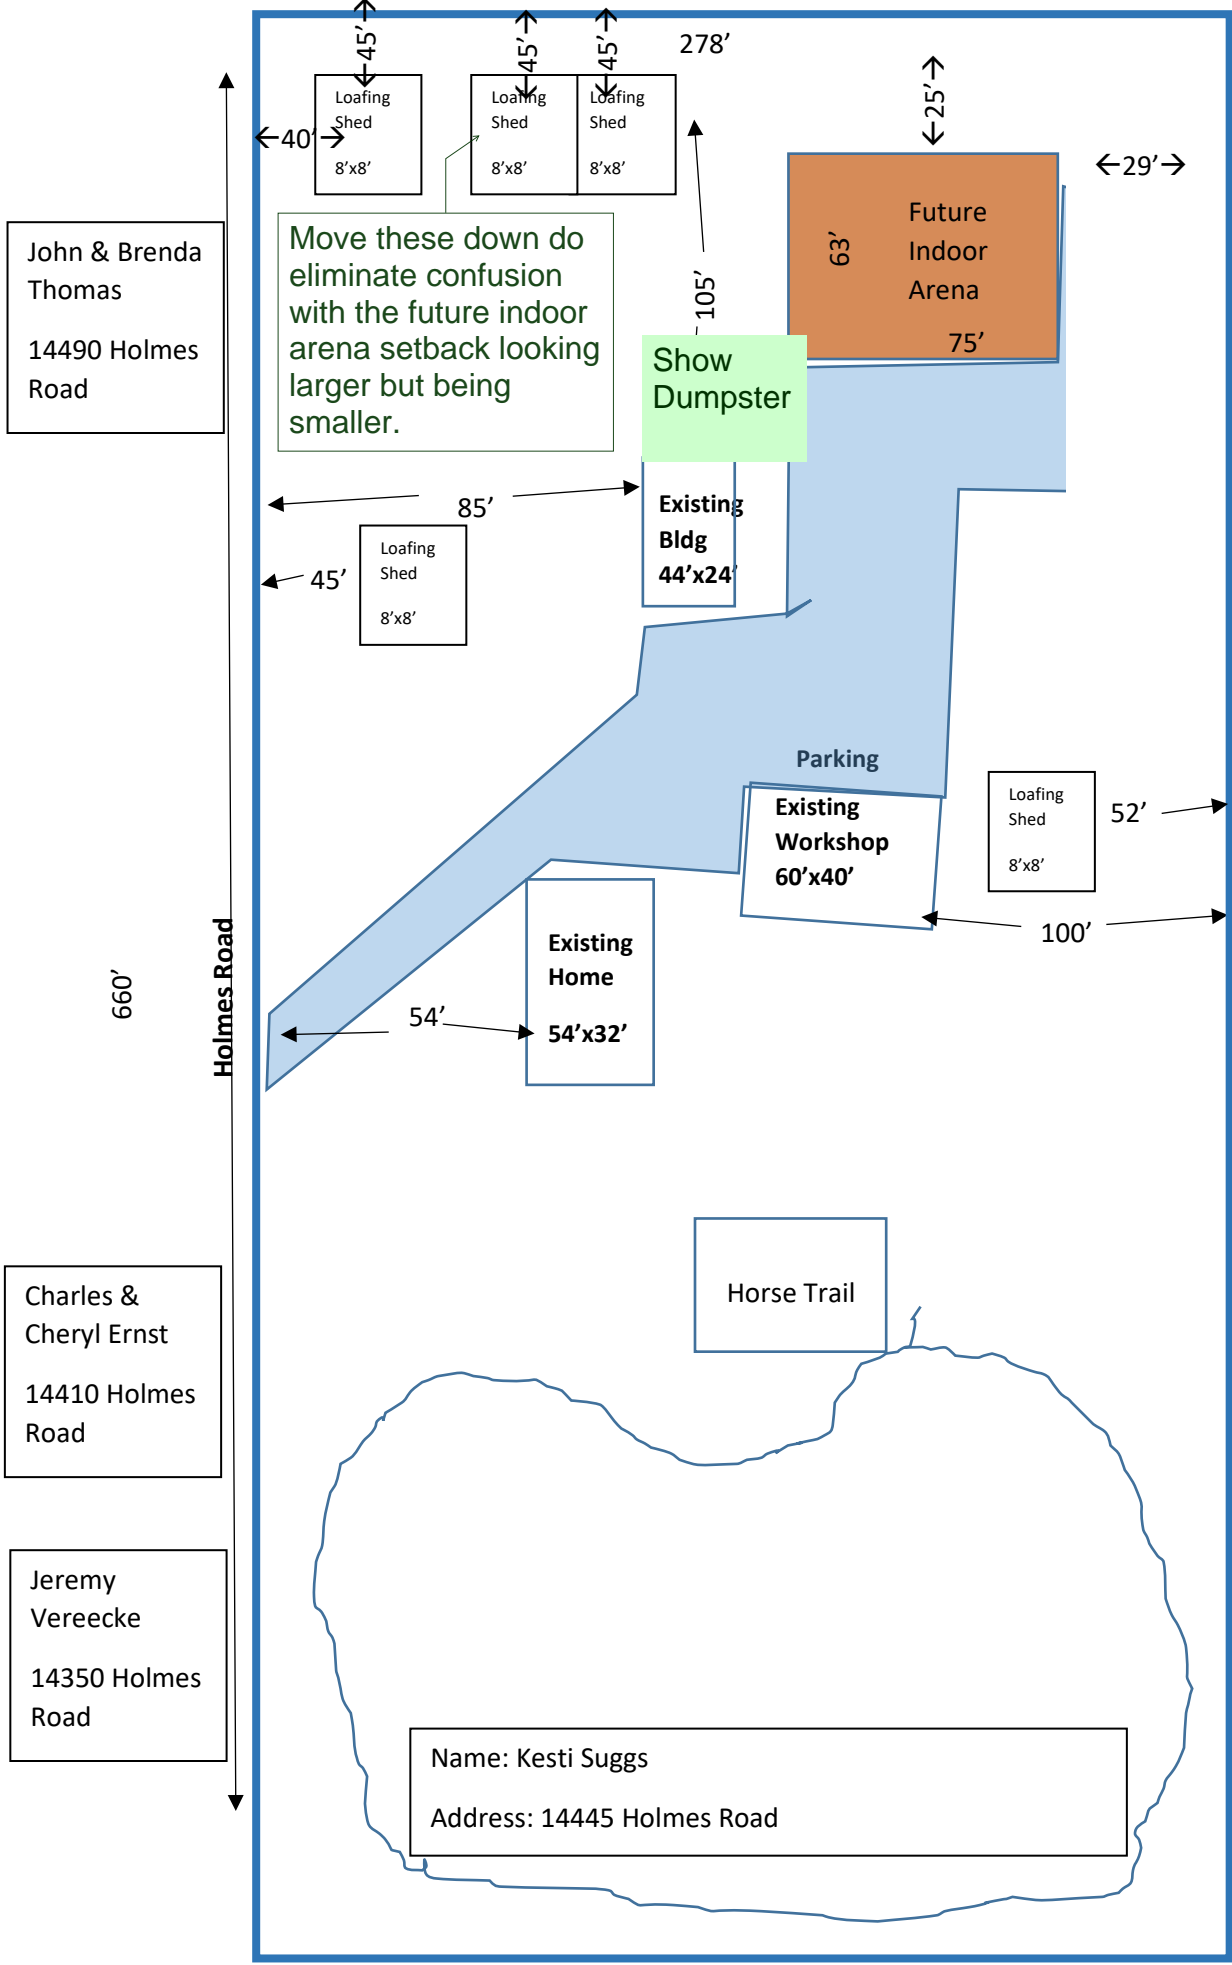

John & Brenda Thomas
14490 Holmes Road

Charles & Cheryl Ernst
14410 Holmes Road

Jeremy Vereecke
14350 Holmes Road

Patrick & Kelly McGowan 14355 Holmes Road

Taylor Irvin Trust
5880 Vessey Road

Name: Kesti Suggs
Address: 14445 Holmes Road

Markup Summary

dskendall (2)

Subject: Callout
Page Label: 1
Author: dskendall
Date: 9/25/2018 4:42:05 PM
Color: ■

Move these down do eliminate confusion with the future indoor arena setback looking larger but being smaller.

Subject: Text Box
Page Label: 1
Author: dskendall
Date: 9/25/2018 4:42:23 PM
Color: ■

Show Dumpster