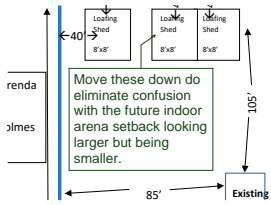

Markup Summary

dskendall (2)

Subject: Callout
Page Label: 1
Author: dskendall
Date: 9/25/2018 4:42:05 PM
Color: ■

Move these down do eliminate confusion with the future indoor arena setback looking larger but being smaller.