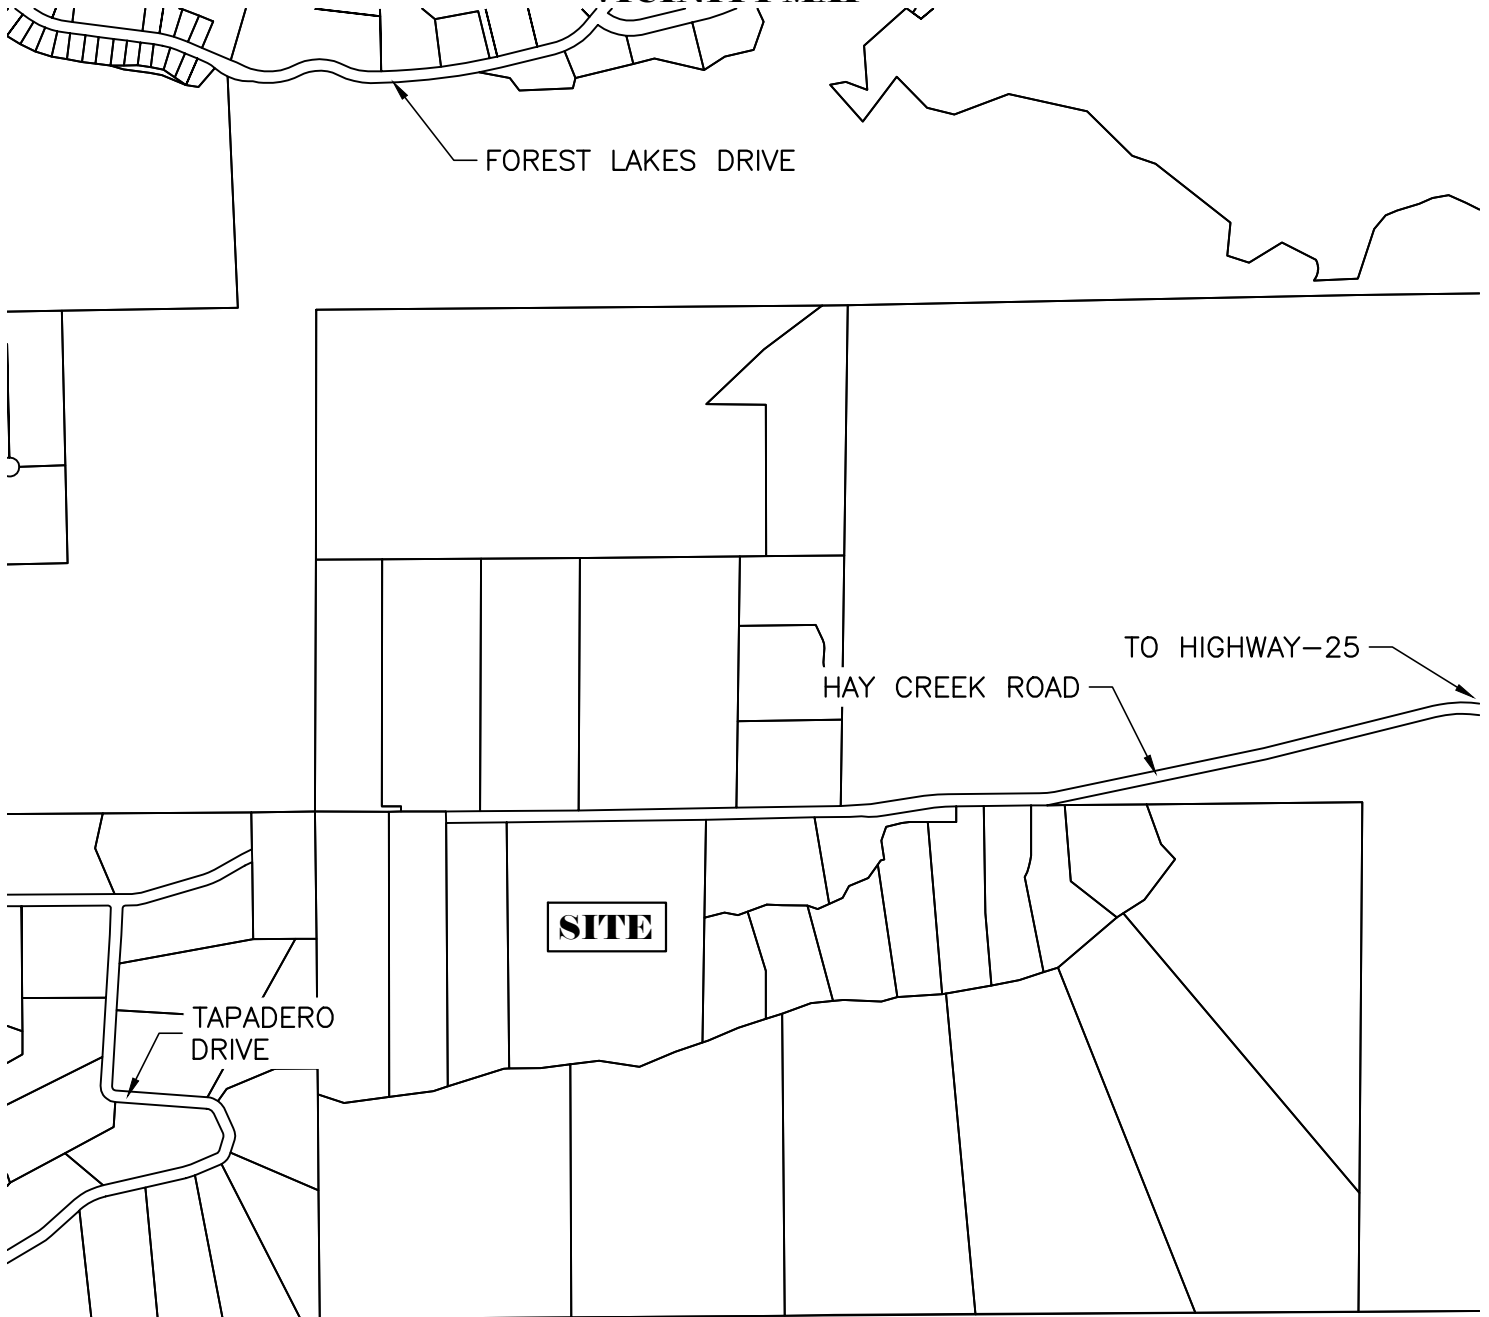

HAY CREEK HULL SUBDIVISION

VICINITY MAP

AIR FORCE ACADEMY

1000 500 0 1000 2000

ORIGINAL SCALE: 1" = 1000'

VICINITY MAP

HAY CREEK HULL SUB.

JOB NO. 24008

LOCATION: EPC

09/13/2024

SHEET

1

1004 WEST VAN BUREN STREET
COLORADO SPRINGS, CO 80907