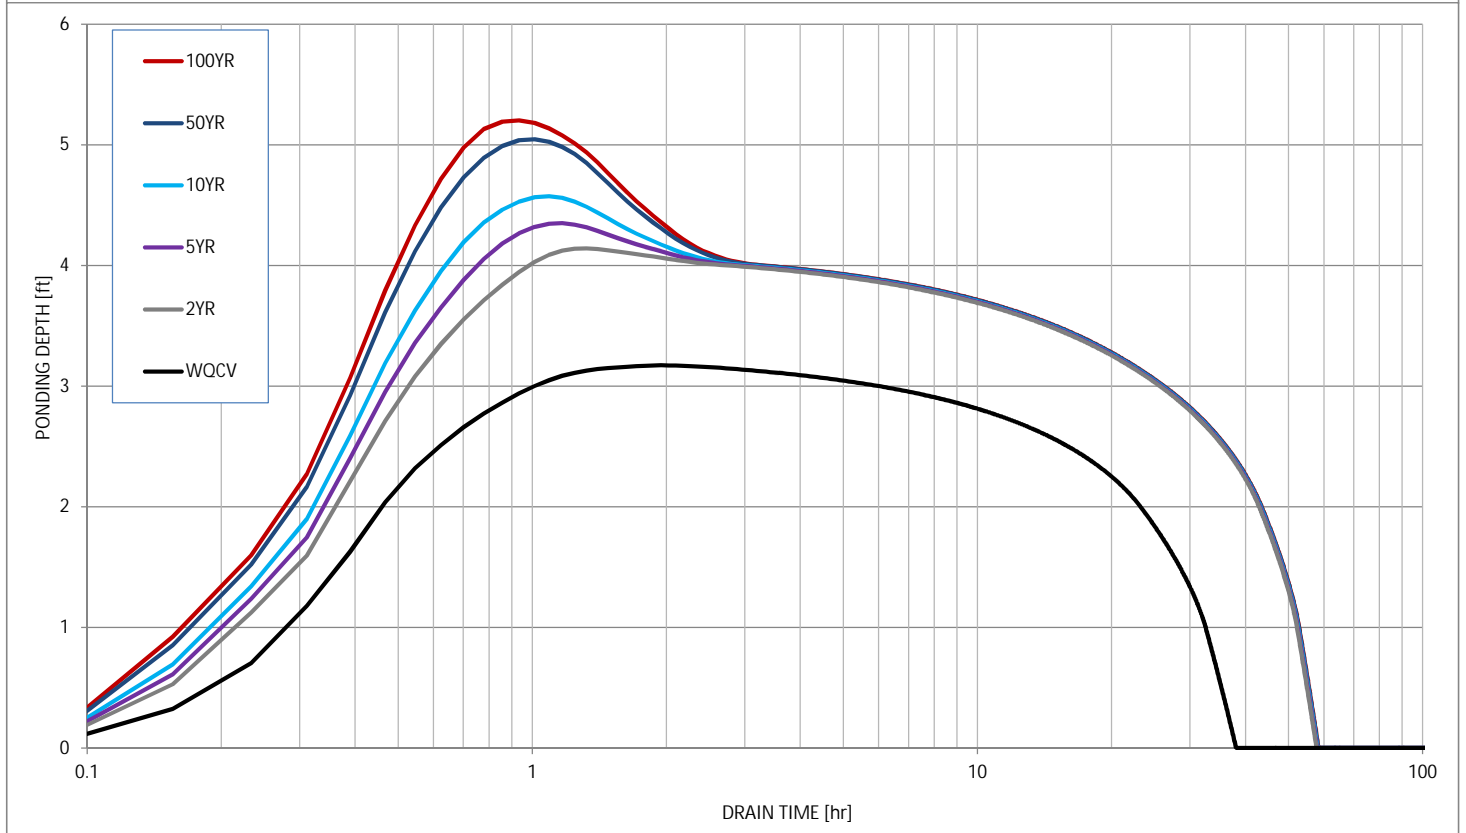

Stormwater Detention and Infiltration Design Data Sheet

Stormwater Detention and Infiltration Design Data Sheet

Stormwater Detention and Infiltration Design Data Sheet

Stormwater Detention and Infiltration Design Data Sheet