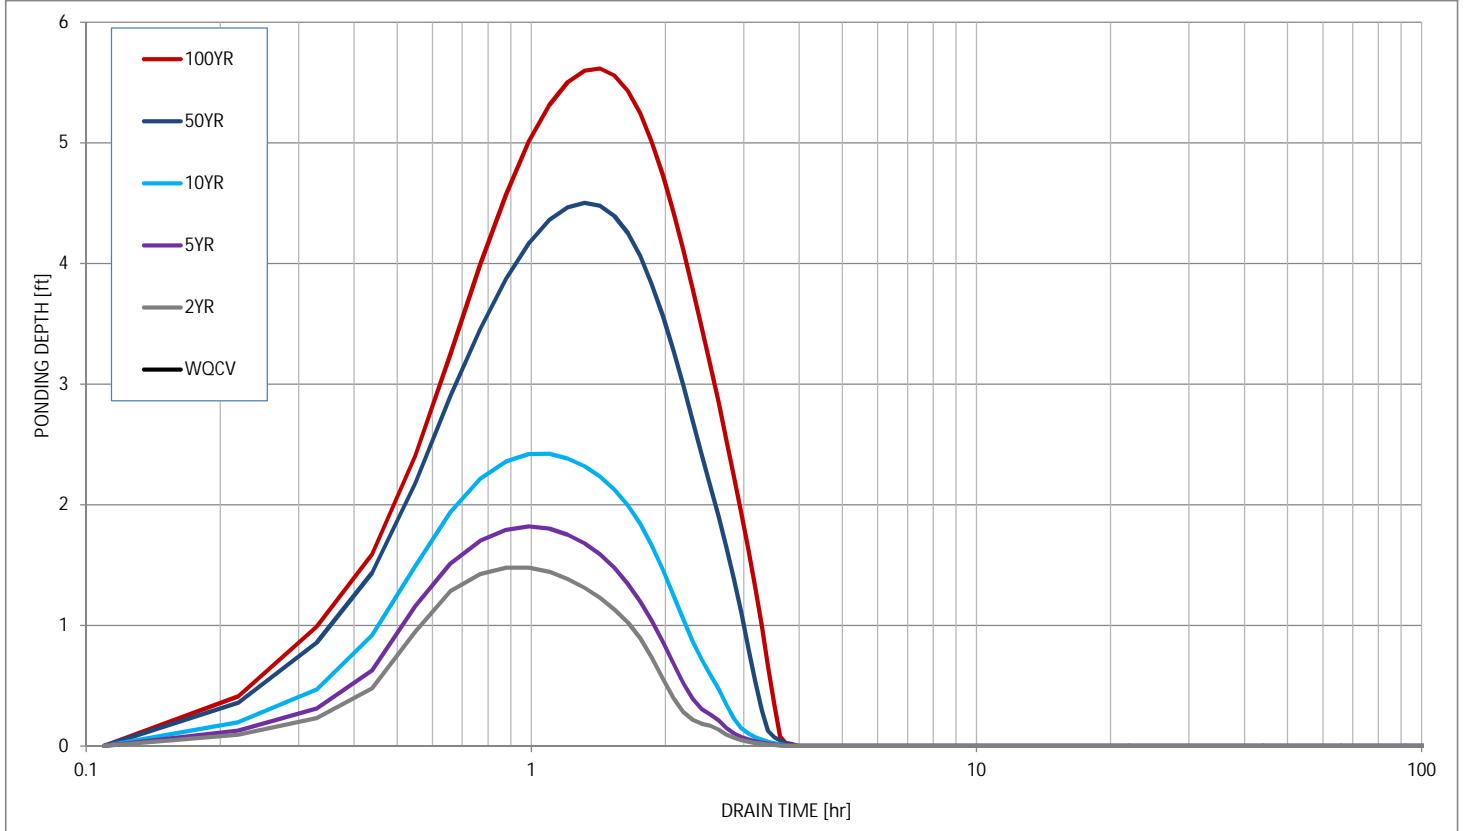

Stormwater Detention and Infiltration Design Data Sheet

Stormwater Detention and Infiltration Design Data Sheet

Stormwater Detention and Infiltration Design Data Sheet

Stormwater Detention and Infiltration Design Data Sheet