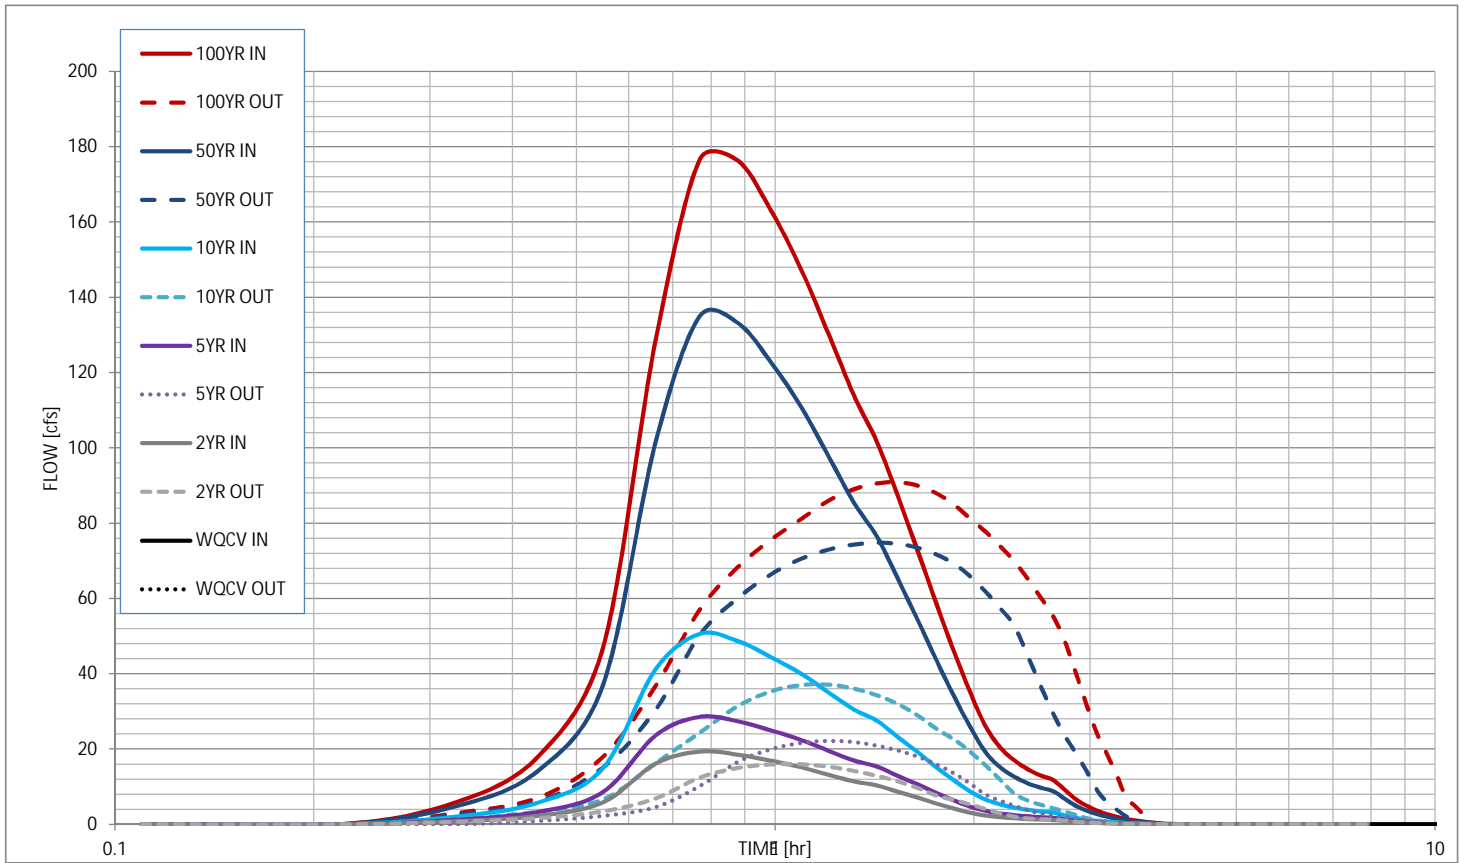

Stormwater Detention and Infiltration Design Data Sheet

Stormwater Detention and Infiltration Design Data Sheet

Stormwater Detention and Infiltration Design Data Sheet

Stormwater Detention and Infiltration Design Data Sheet