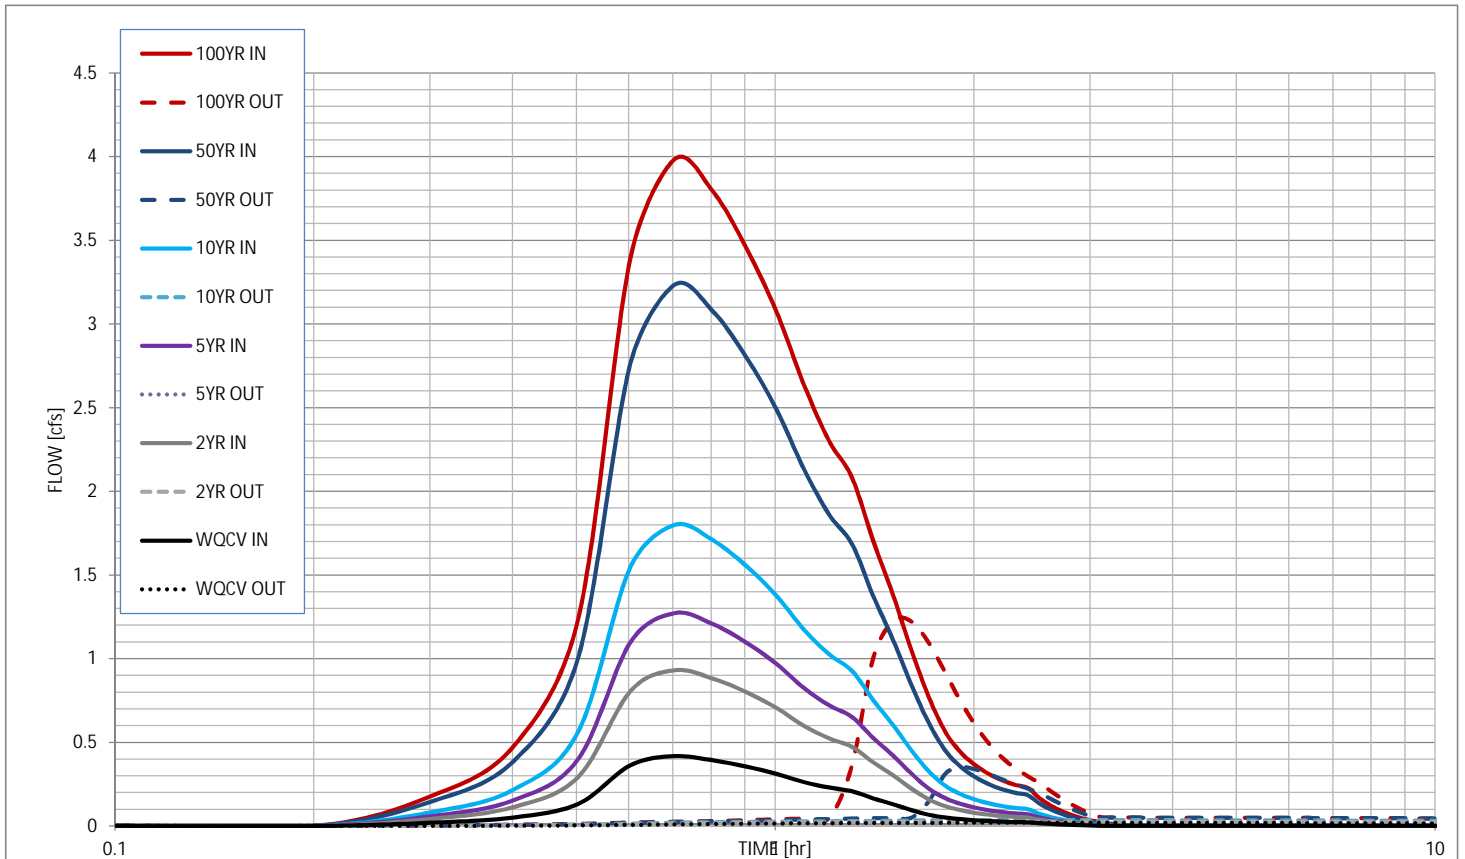

Stormwater Detention and Infiltration Design Data Sheet

Stormwater Detention and Infiltration Design Data Sheet

Stormwater Detention and Infiltration Design Data Sheet

Stormwater Detention and Infiltration Design Data Sheet