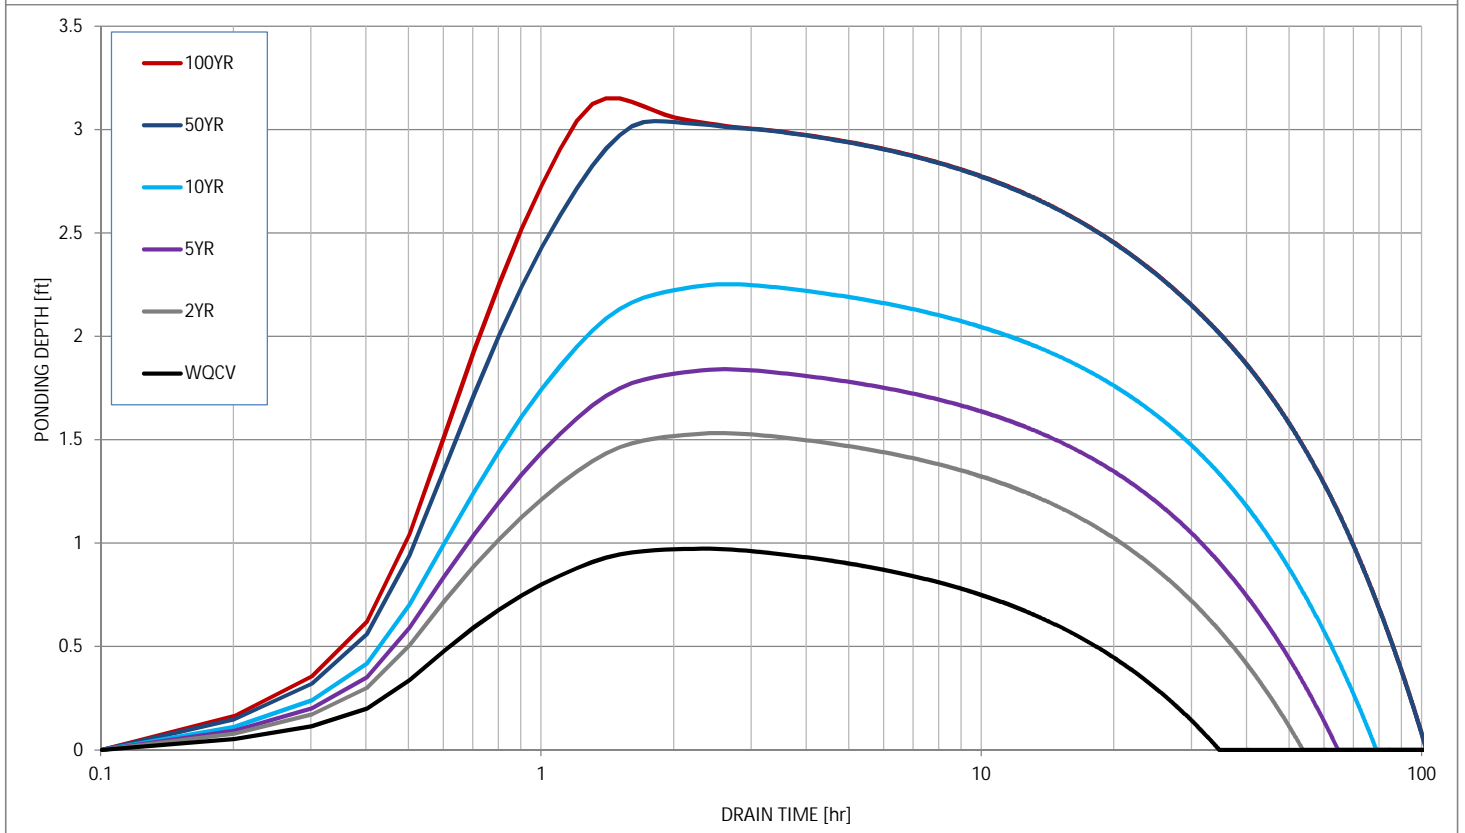

Stormwater Detention and Infiltration Design Data Sheet

Stormwater Detention and Infiltration Design Data Sheet

Stormwater Detention and Infiltration Design Data Sheet

Stormwater Detention and Infiltration Design Data Sheet