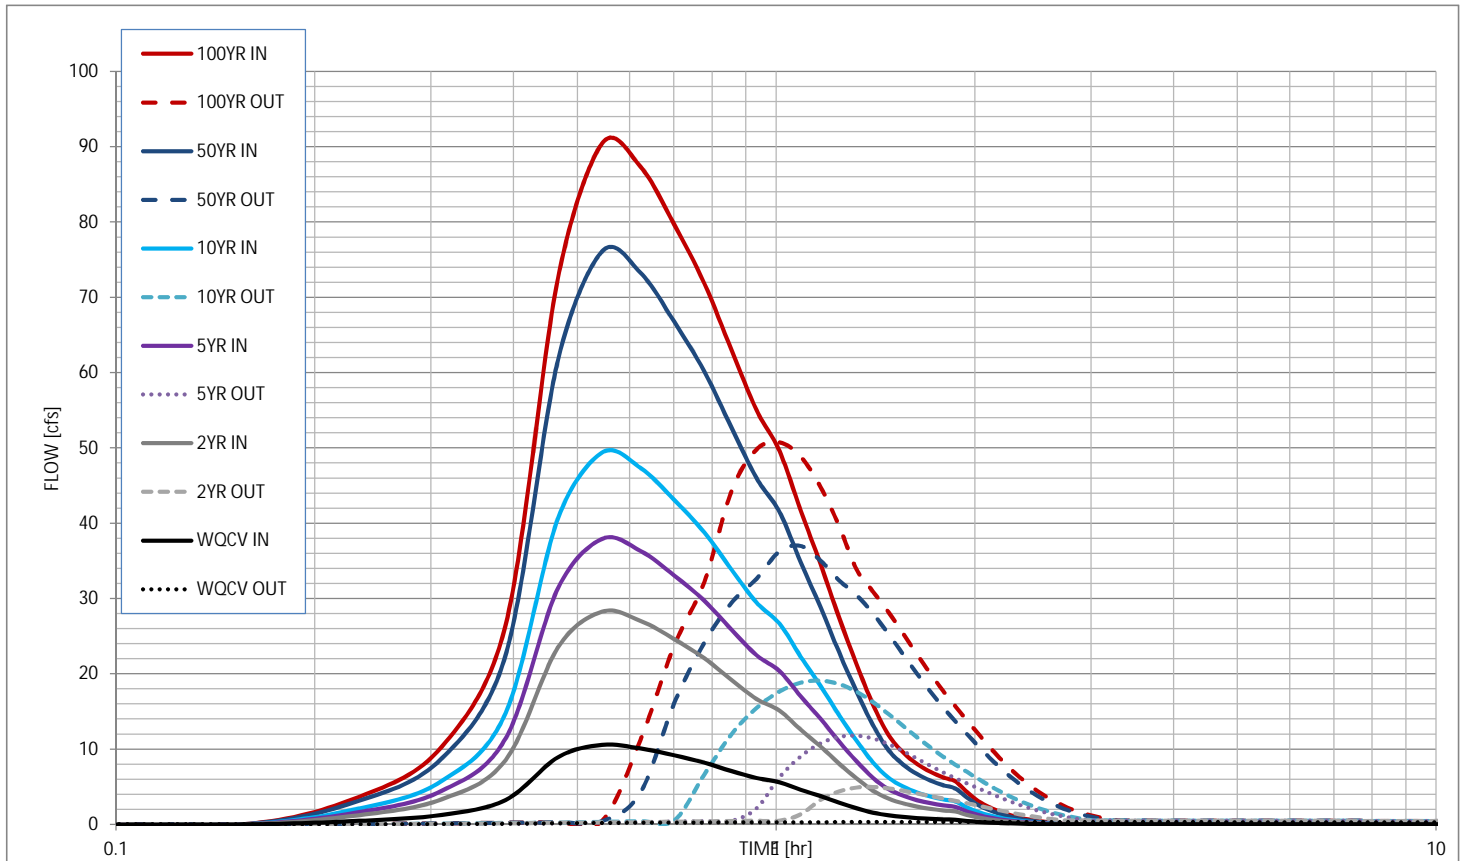

Stormwater Detention and Infiltration Design Data Sheet

Stormwater Detention and Infiltration Design Data Sheet

Stormwater Detention and Infiltration Design Data Sheet

Stormwater Detention and Infiltration Design Data Sheet