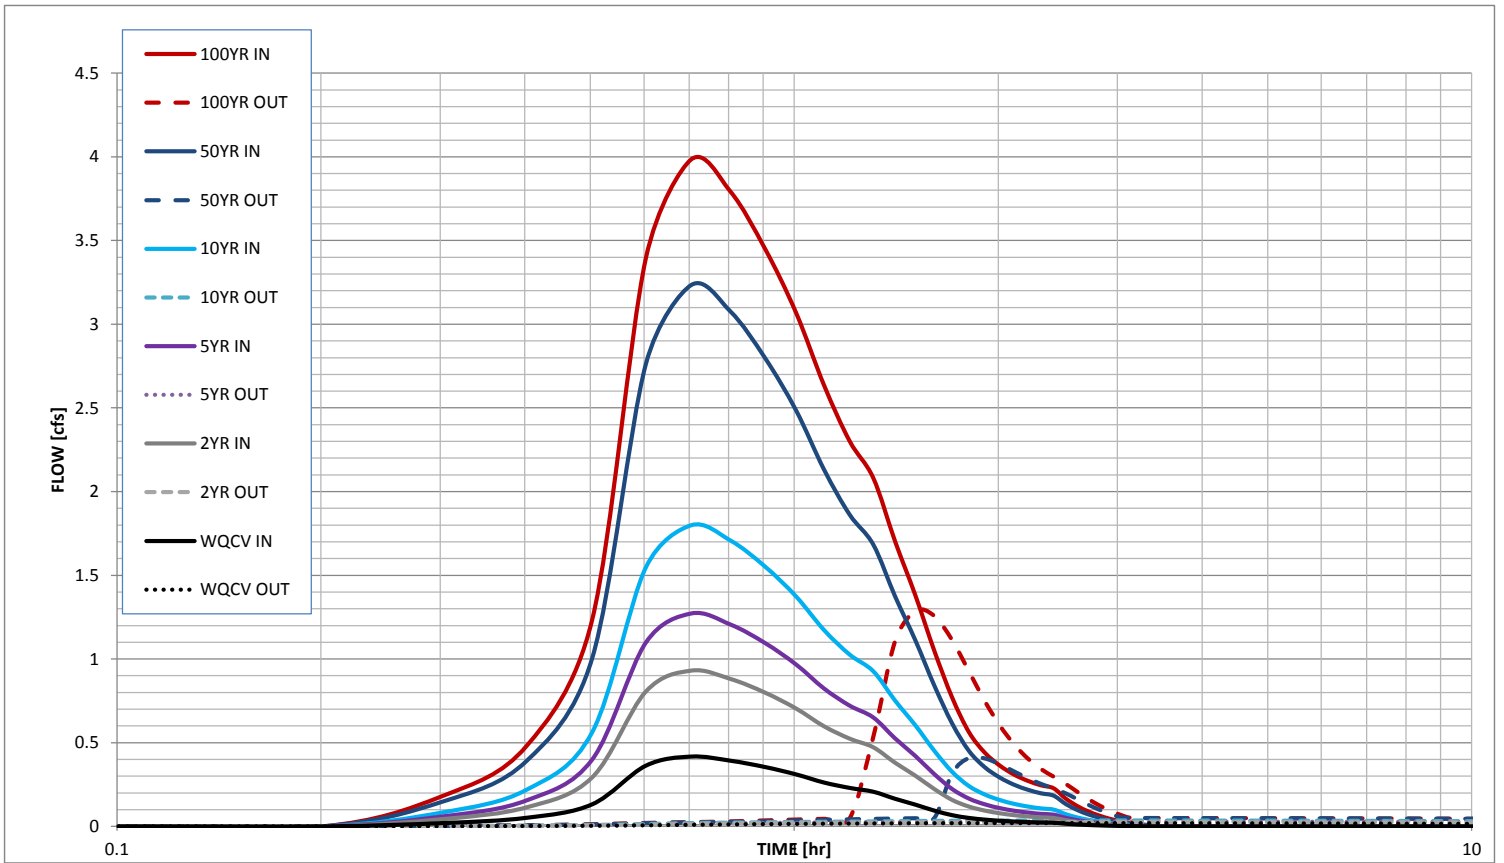

Stormwater Detention and Infiltration Design Data Sheet

Stormwater Detention and Infiltration Design Data Sheet

Stormwater Detention and Infiltration Design Data Sheet