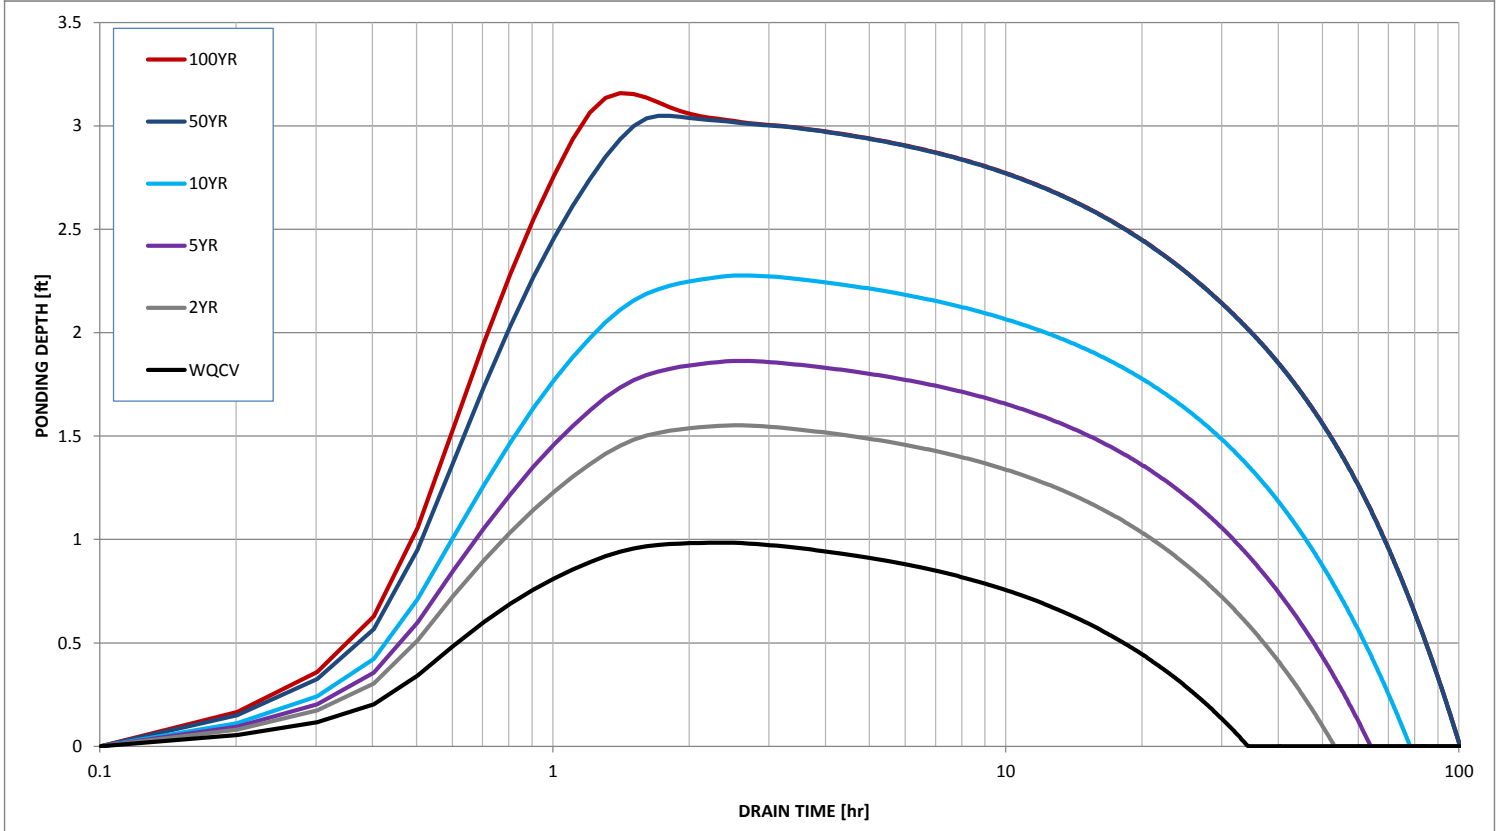

Stormwater Detention and Infiltration Design Data Sheet

Stormwater Detention and Infiltration Design Data Sheet

Stormwater Detention and Infiltration Design Data Sheet