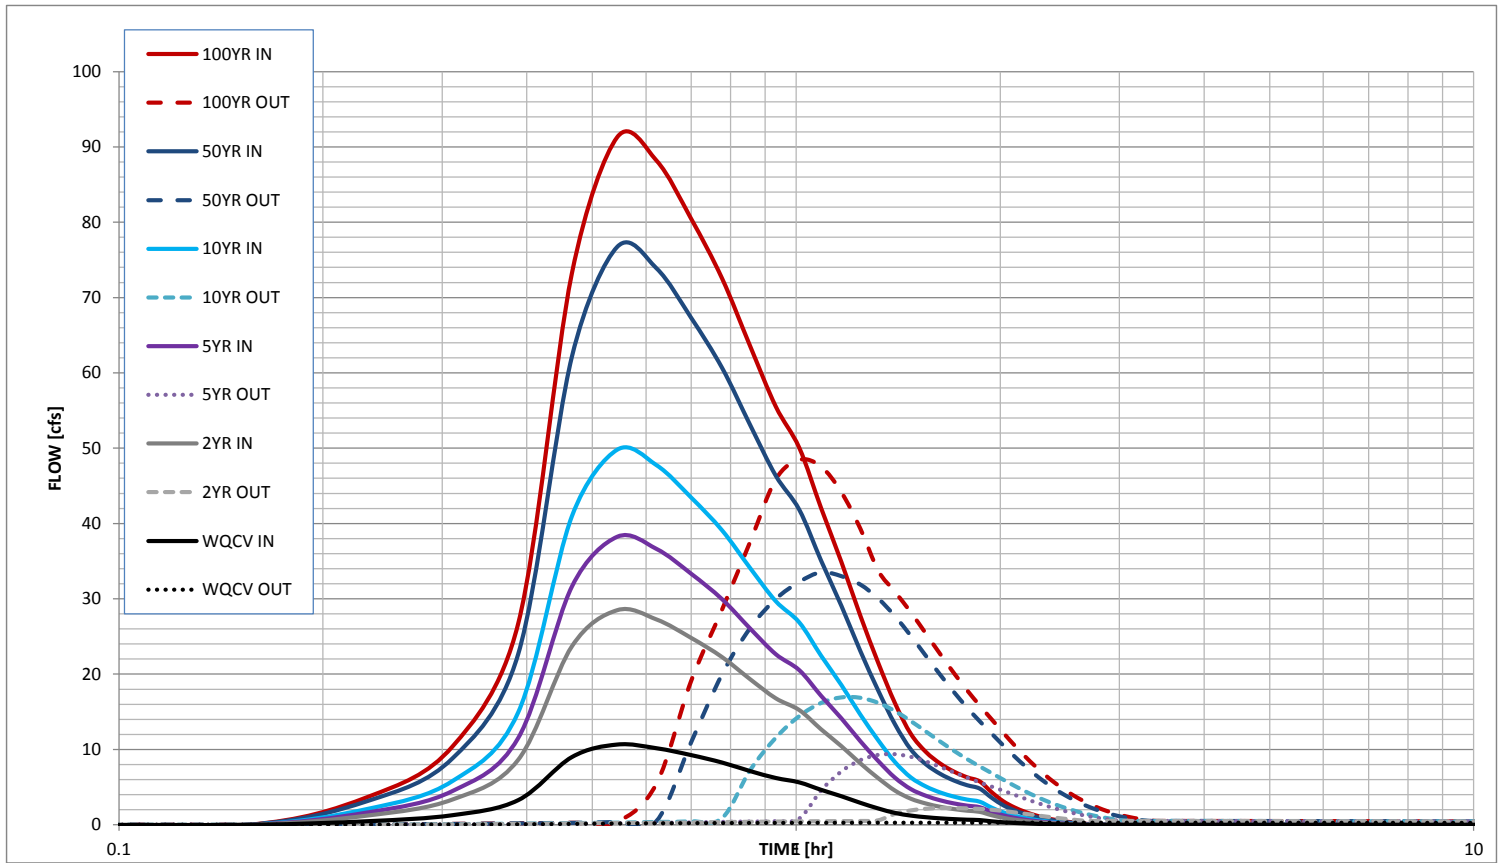

Stormwater Detention and Infiltration Design Data Sheet

Stormwater Detention and Infiltration Design Data Sheet

Stormwater Detention and Infiltration Design Data Sheet