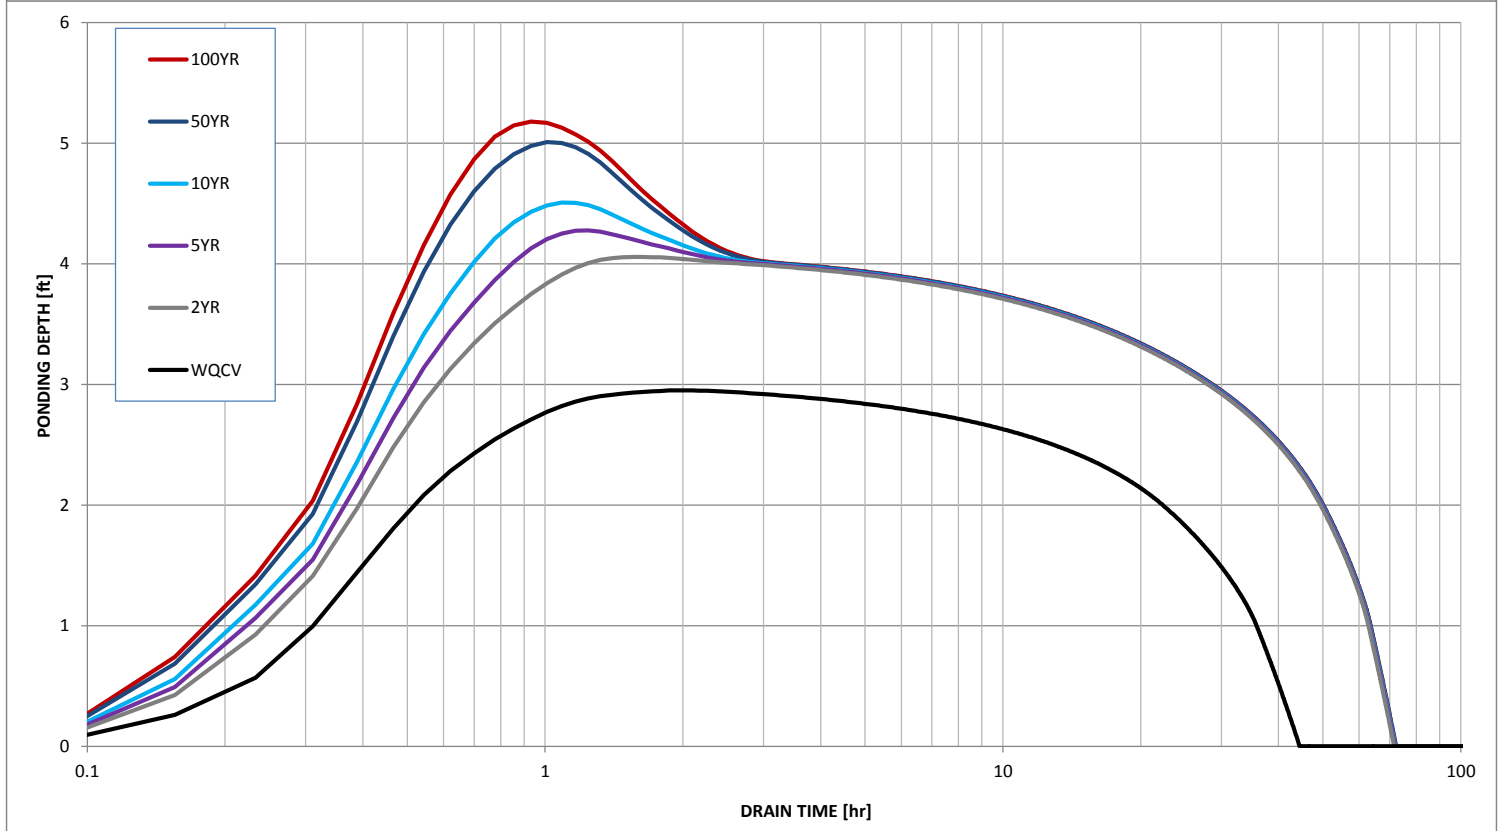

Stormwater Detention and Infiltration Design Data Sheet

Stormwater Detention and Infiltration Design Data Sheet

Stormwater Detention and Infiltration Design Data Sheet