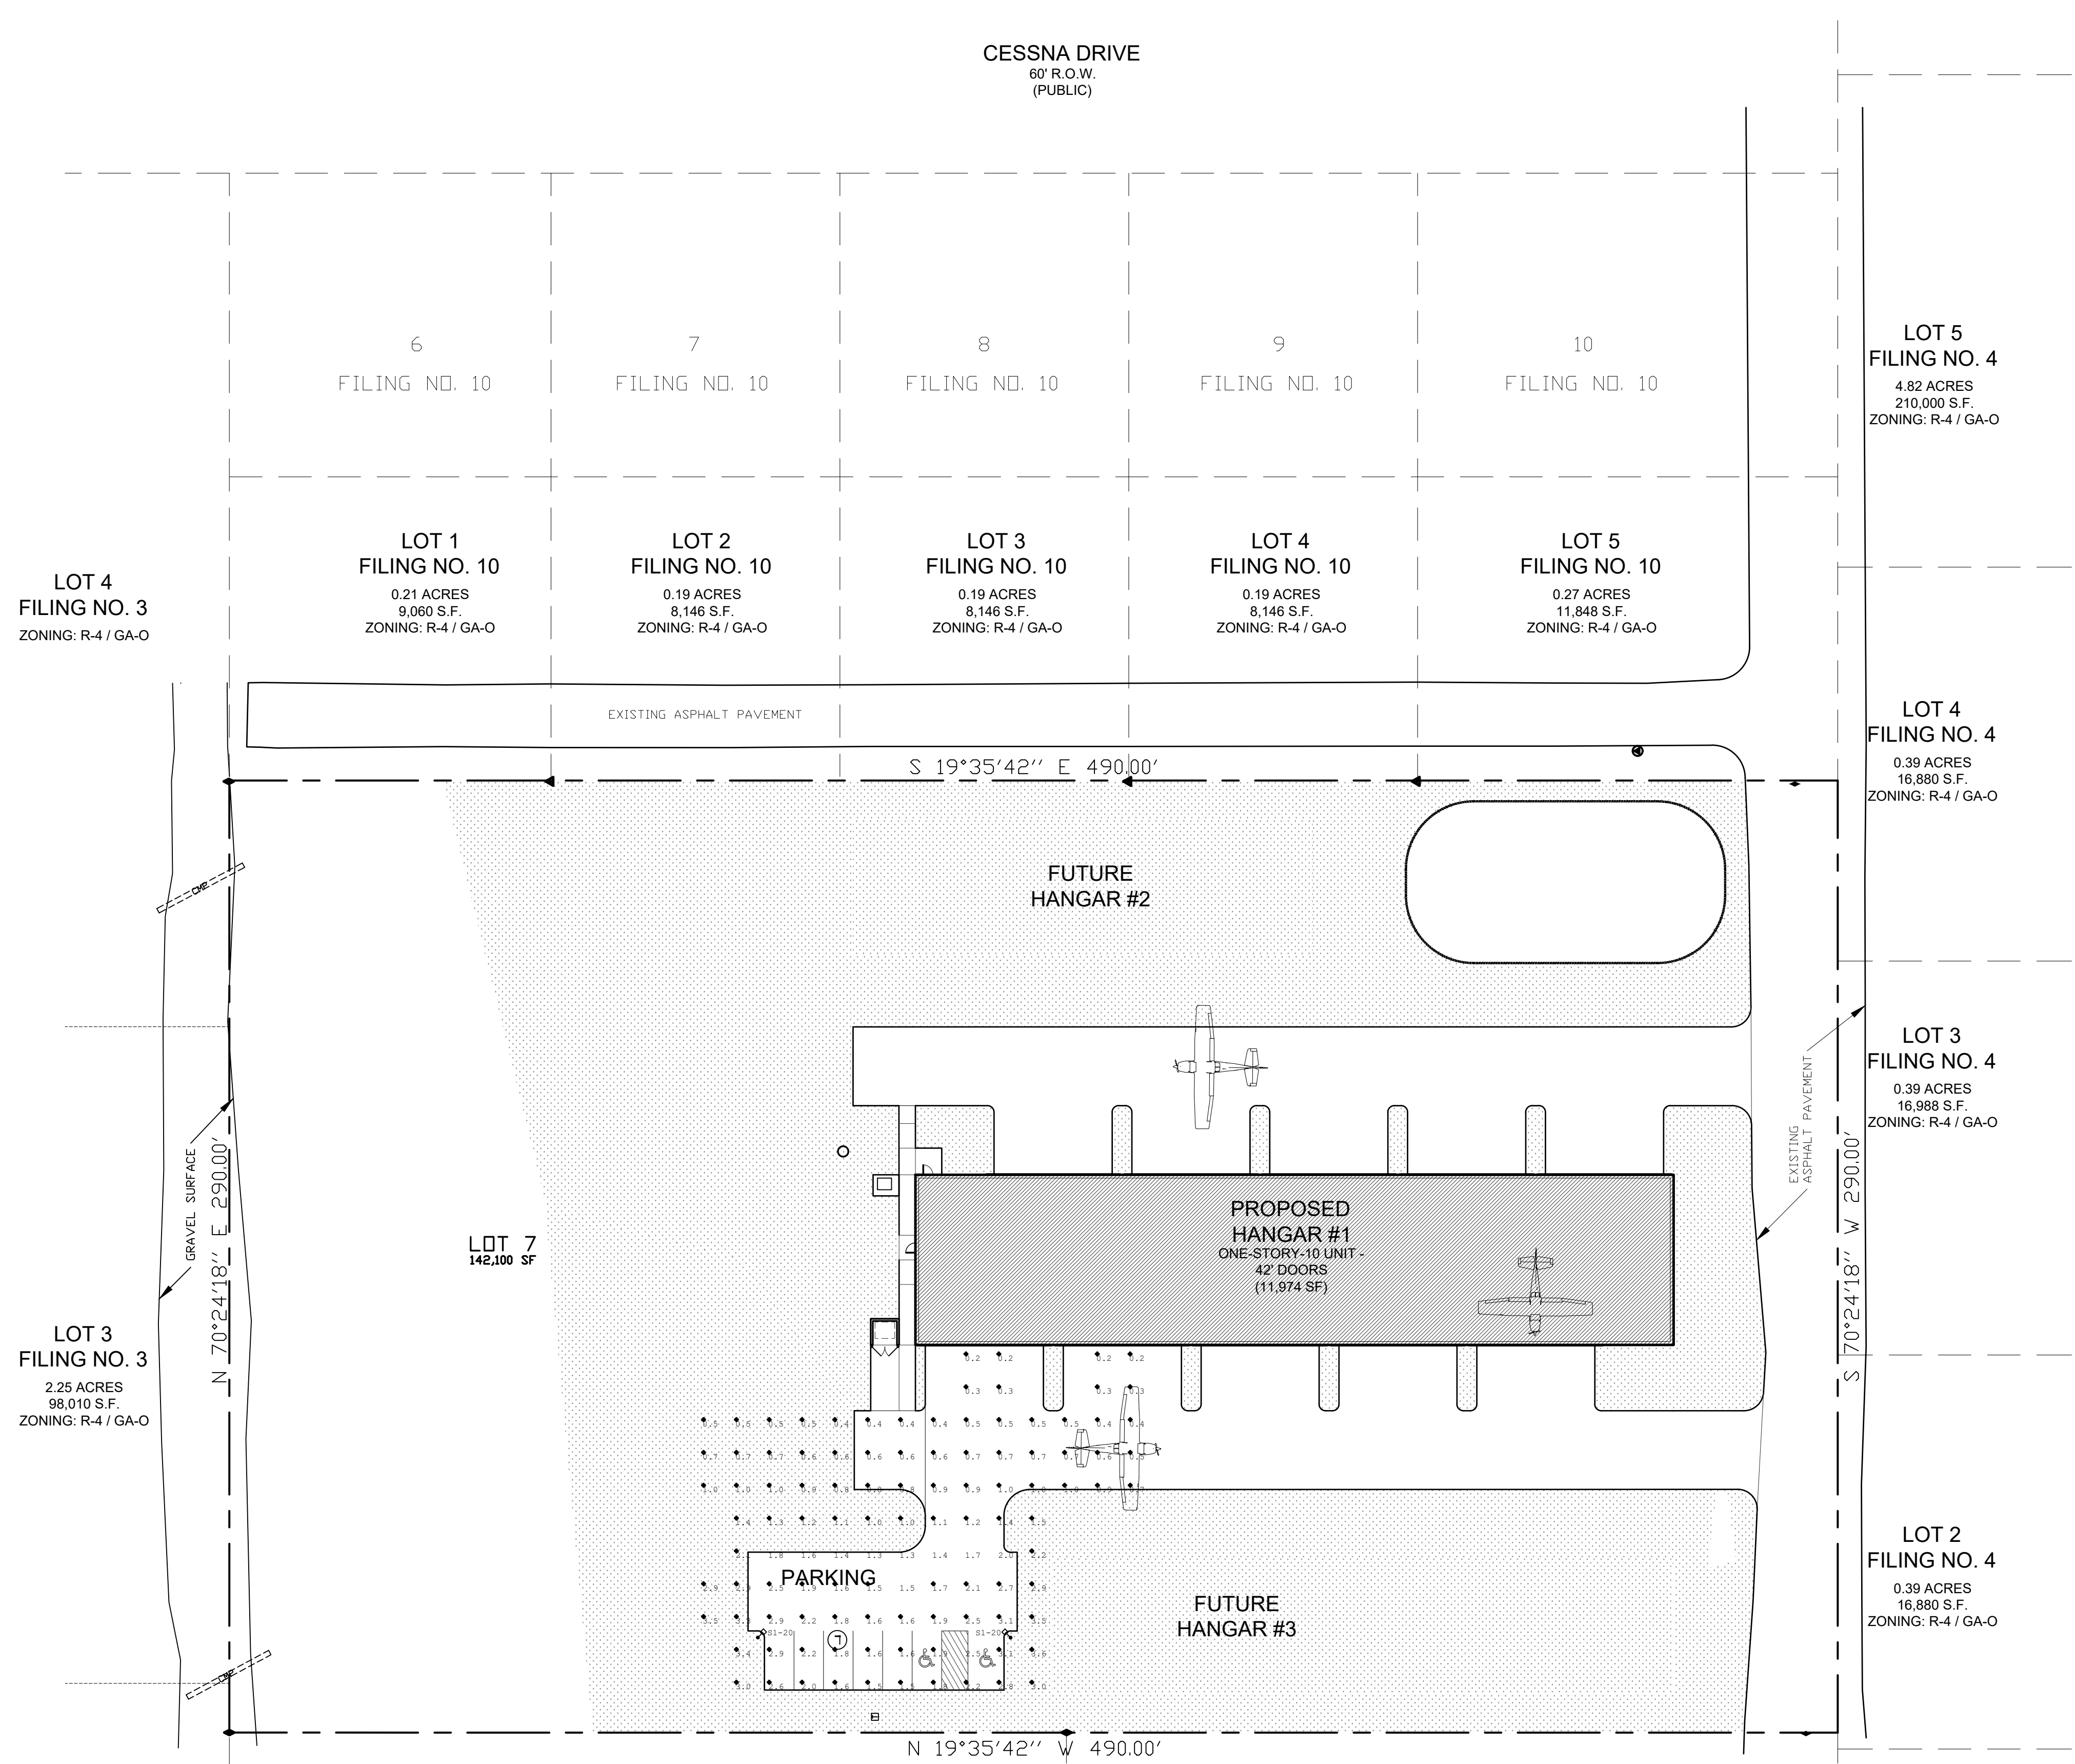

VIPER L LUMINAIRE

2 POLE LIGHT FIXTURE
DP-7 N.T.S.

Luminaire Schedule

Qty	Label	Arrangement	LLF	Description	Tag
2	S1-20	SINGLE	0.855	VP-L-96L-220-4K7-5W	BEACON

Calculation Summary

Label	CalcType	Units	Avg	Max	Min	Avg/Min	Max/Min
0 INCHES AFF	Illuminance	Fc	1.41	3.6	0.2	7.05	18.00