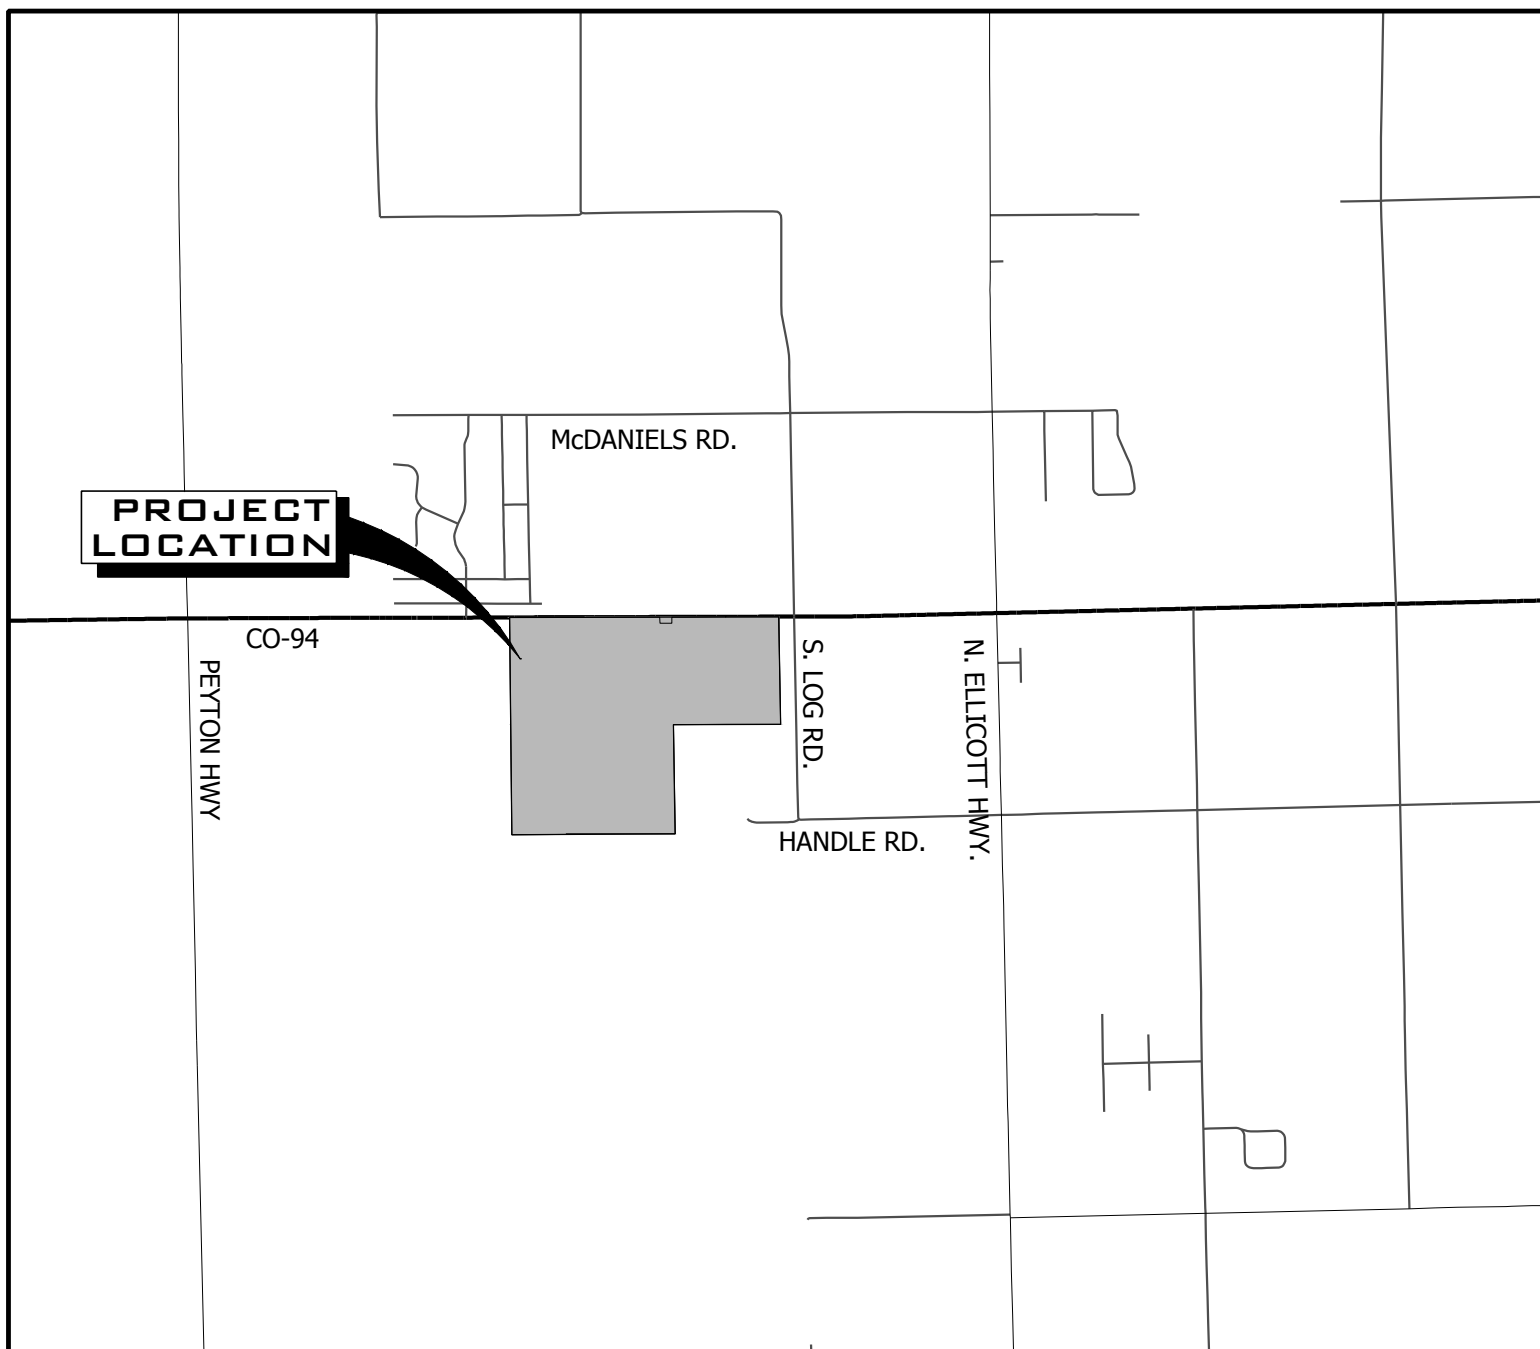

VICINITY MAP
SCALE 1" = 20,000'

SITE MAP
SCALE 1" = 5000'

REVISIONS			

SITE MAP

MAYBERRY MASTER PLAN

3296 DEVINE HEIGHTS #208
COLORADO SPRINGS, CO 80922

JOB NO.	MC22110
DATE	05-03-2023
DRN	LAO CHK CD
EXHIBIT NAME	SITE MAP
SHEET NO.	1 OF 1