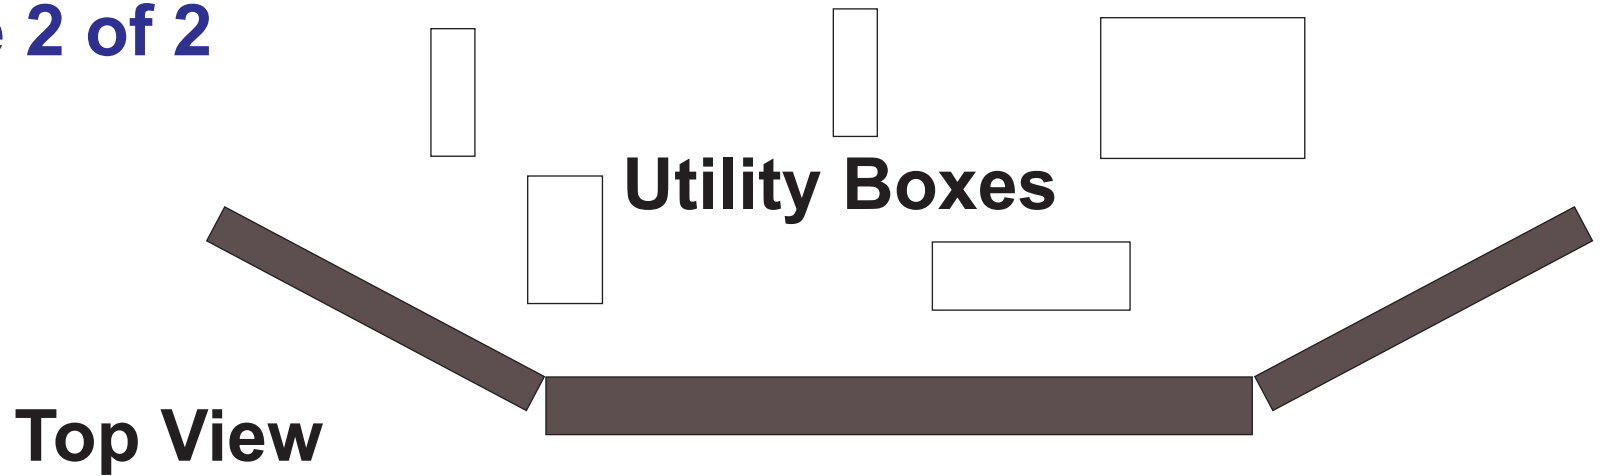

**Single sided monument sign. Stucco finish.
1/4" aluminum cutout letters and logo.
Painted Black with Matthews paint system.**

Any changes made after final approval will be charged for. This design is property of the Denver Sign Factory and any reproduction of or likeness to will be considered copyright infringement punishable by law.

1487 S. Zeno Way
Aurora, CO 80017
720-276-6942

Customer: Antelope Trails
Designer: Lonzo Bustos
Art Path: Customers/AT/70x240Monument

- Approved as is
- Approved with changes

Date: _____

Signature: _____

Any changes made after final approval will be charged for. This design is property of the Denver Sign Factory and any reproduction of or likeness to will be considered copyright infringement punishable by law.